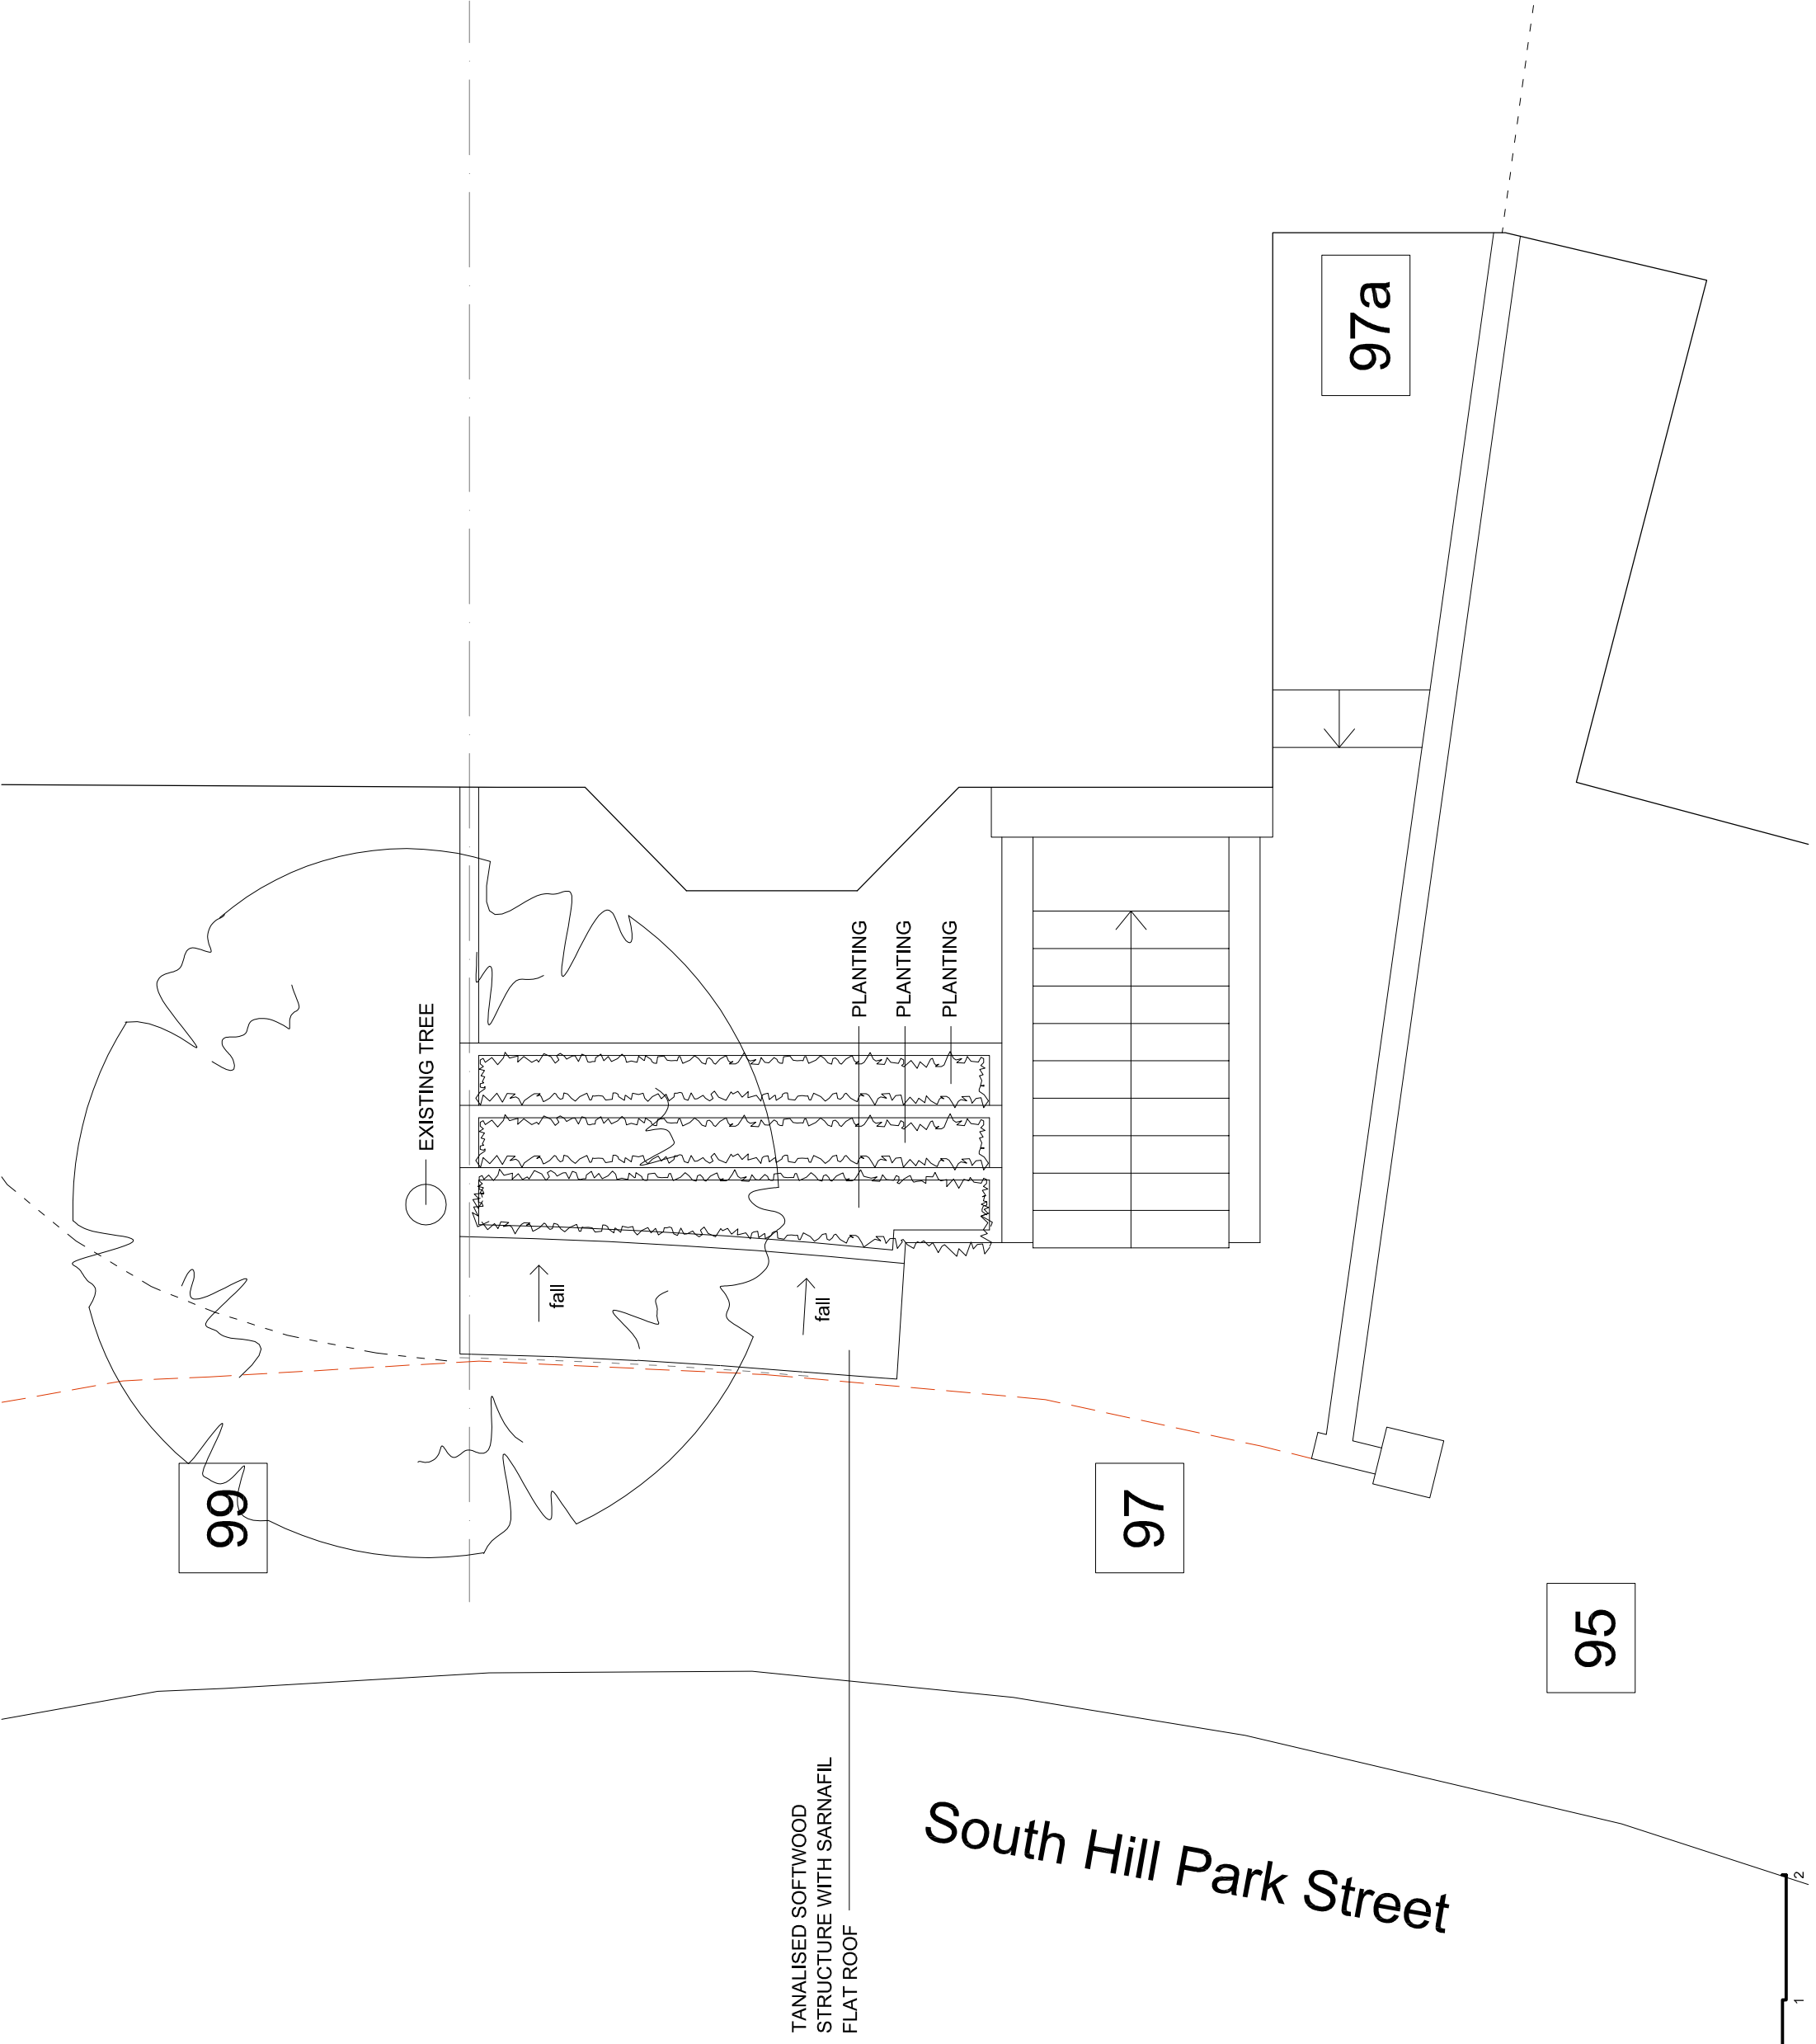

NOTES

DO NOT SCALE FROM THIS DRAWING

PLANNING

Martin Evans
Architects

18 Charlotte Road
London EC2A 3PB
tel 020 7729 2474

JOB
97A South Hill Park
NW3 2SP, LONDON

TITLE
ROOF PLAN
(proposed)

DATE 17.07.15

SCALE 1:50 @ A3

DRAWBY SR

DRAWING NO. SH97A-PL-PR-02

METRES