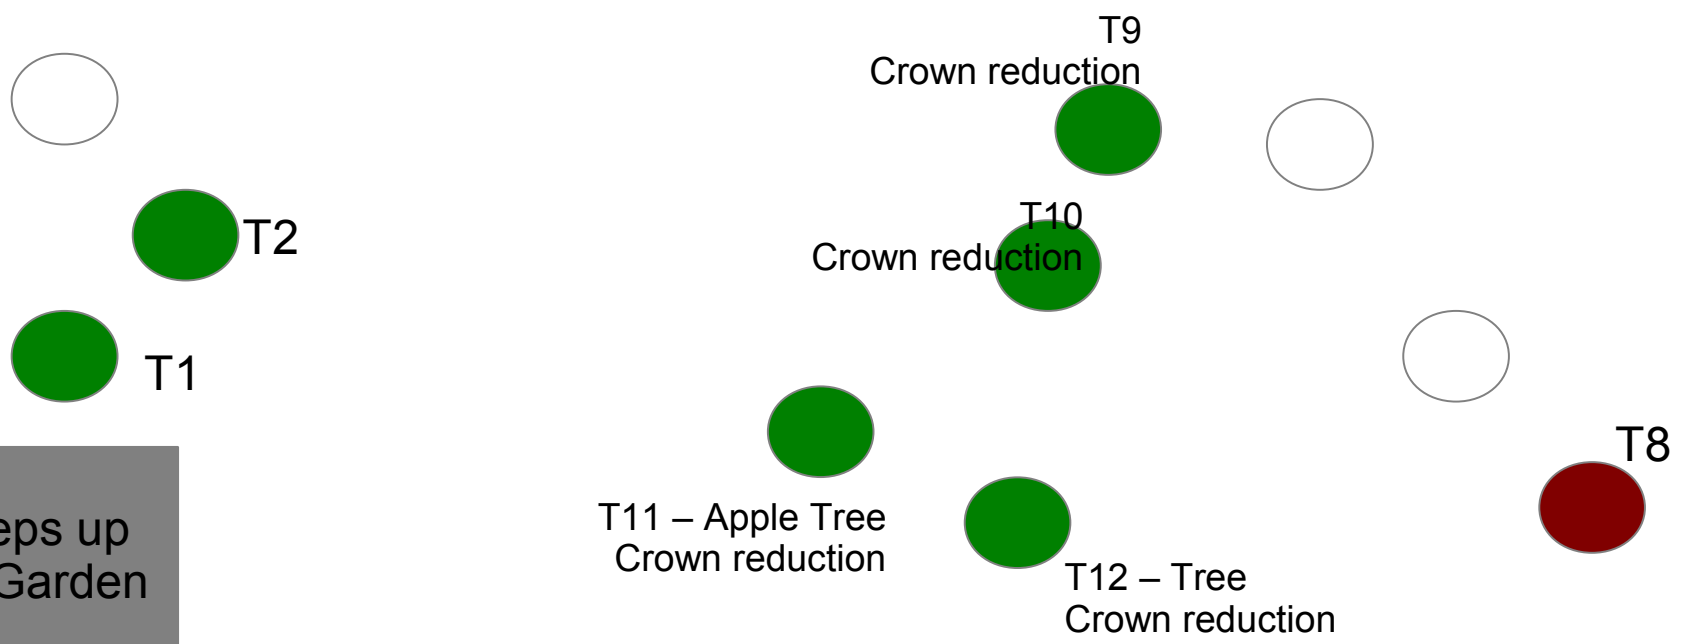

Garden Location

Eton Rd

Havestock Hill

House House

Legend

- Crown Reduction
- Dead Tree – remove
- No Action

Steps up to Garden

Justification

- Increase sunlight into the garden
- T1 and T2 pose a potential danger to the property should they fall due to storm etc.