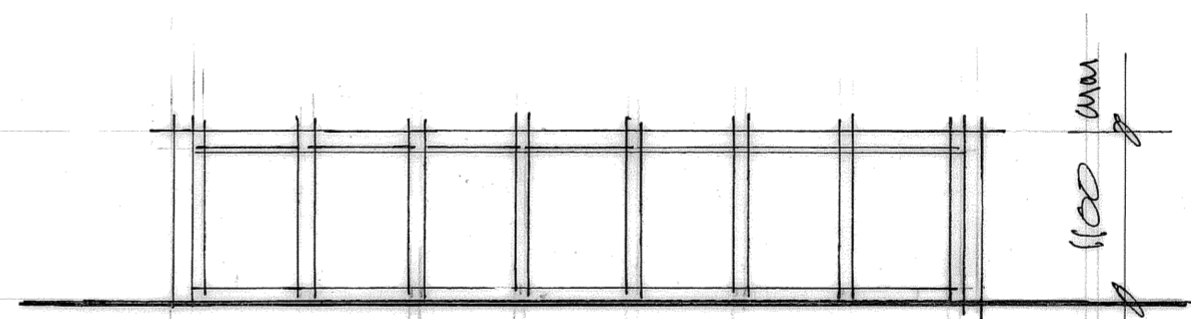

SITE PLAN

scale 1:100

elevation

plan

CYCLE STORE FOR TWO BIKES

elevation

plan

ENCLOSURE FOR 7 WHEELIE BINS

DETAILS

scale 1:50

DESCRIPTION	DATE	REV

DAVID F. EWINS RIBA  
ARCHITECT

31 BOSTON GARDENS  
BRENTFORD  
MIDDLESEX TW8 9LS  
OFFICE: 020 8560 7934  
MOBILE: 0784 727674

CLIENT
--------

JOB 9 KINGS CROFT ROAD LONDON NW2
---

DRAWING TITLE CYCLE and BIN STORES
---------------------------------------

DATE July 2015	DRAWN DE
SCALE 1:50 / 1:100 @ A2 SIZE	

JOB No 1142	DRAWING No 05	REVISION
----------------	------------------	----------