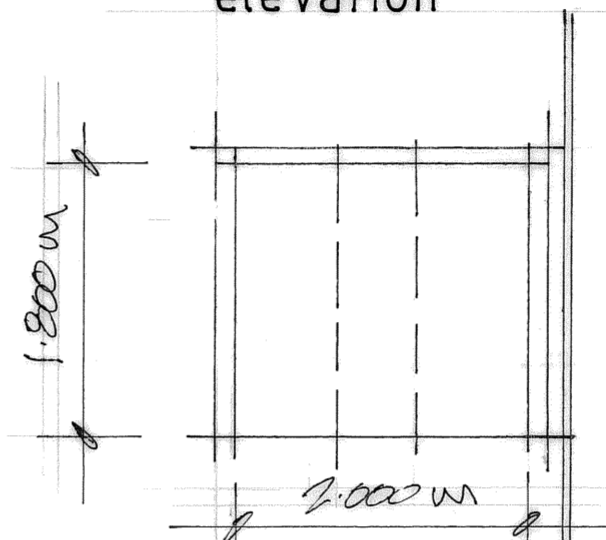

SITE PLAN

scale 1:100

elevation

plan

CYCLE STORE FOR TWO BIKES

elevation

plan

ENCLOSURE FOR 7 WHEELIE BINS

DRAWING TITLE CYCLE and BIN STORES
---------------------------------------

DATE July 2015	DRAWN DE
SCALE 1:50 / 1:100 @ A2 SIZE	

JOB No 1142	DRAWING No 05	REVISION
----------------	------------------	----------