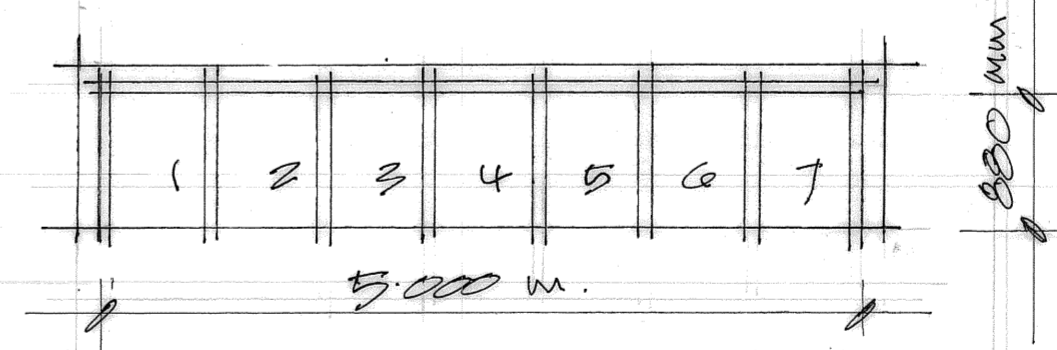

SITE PLAN

scale 1:100

elevation

plan

CYCLE STORE FOR TWO BIKES

elevation

plan

ENCLOSURE FOR 7 WHEELIE BINS

DETAILS

scale 1:50

DESCRIPTION	DATE	REV

DAVID F. EWINS RIBA  
ARCHITECT

31 BOSTON GARDENS  
BRENTFORD  
MIDDLESEX TW8 9LS  
OFFICE: 020 8560 7934  
MOBILE: 0784 727674

CLIENT
--------

JOB 9 KINGS CROFT ROAD LONDON NW2
---

DRAWING TITLE CYCLE and BIN STORES
---------------------------------------

DATE July 2015	DRAWN DE
SCALE 1:50 / 1:100 @ A2 SIZE	

JOB No 1142	DRAWING No 05	REVISION
----------------	------------------	----------