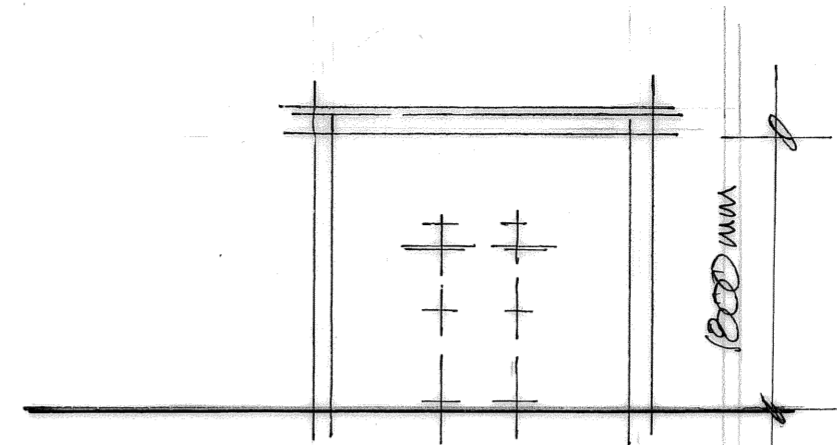

SITE PLAN

scale 1:100

elevation

plan

CYCLE STORE FOR TWO BIKES

elevation

plan

ENCLOSURE FOR 7 WHEELIE BINS

DRAWING TITLE CYCLE and BIN STORES
---------------------------------------

DATE July 2015	DRAWN DE
SCALE 1:50 / 1:100 @ A2 SIZE	

JOB No 1142	DRAWING No 05	REVISION
----------------	------------------	----------