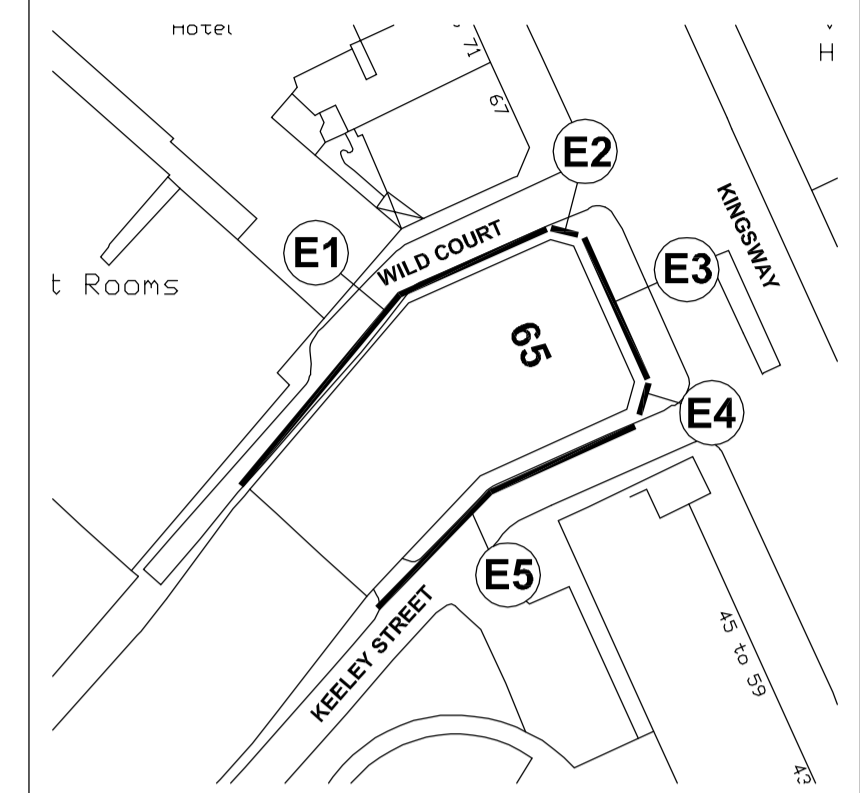

All discrepancies to be reported to ttsp.
Do not scale this drawing. All dimensions to be checked on site.

NOTES.

1. THIS DRAWING IS BASED UPON MURPHY SURVEYS LTD. DRG. No MSL11338-E1 & MSL11338-E2

ELEVATION 1 (Remain)
(Wild Court)

Rev	Date	Revisions	By	Ch'd

Drawing Status
FOR PLANNING

Project Title
65 Kingsway
London

Drawing title
Planning - Retail - Change of use
Proposed
Elevation 1

Sheet	Scale	Date	Drawn	Ch'd
A1	1:100	16.07.15	GG	IM