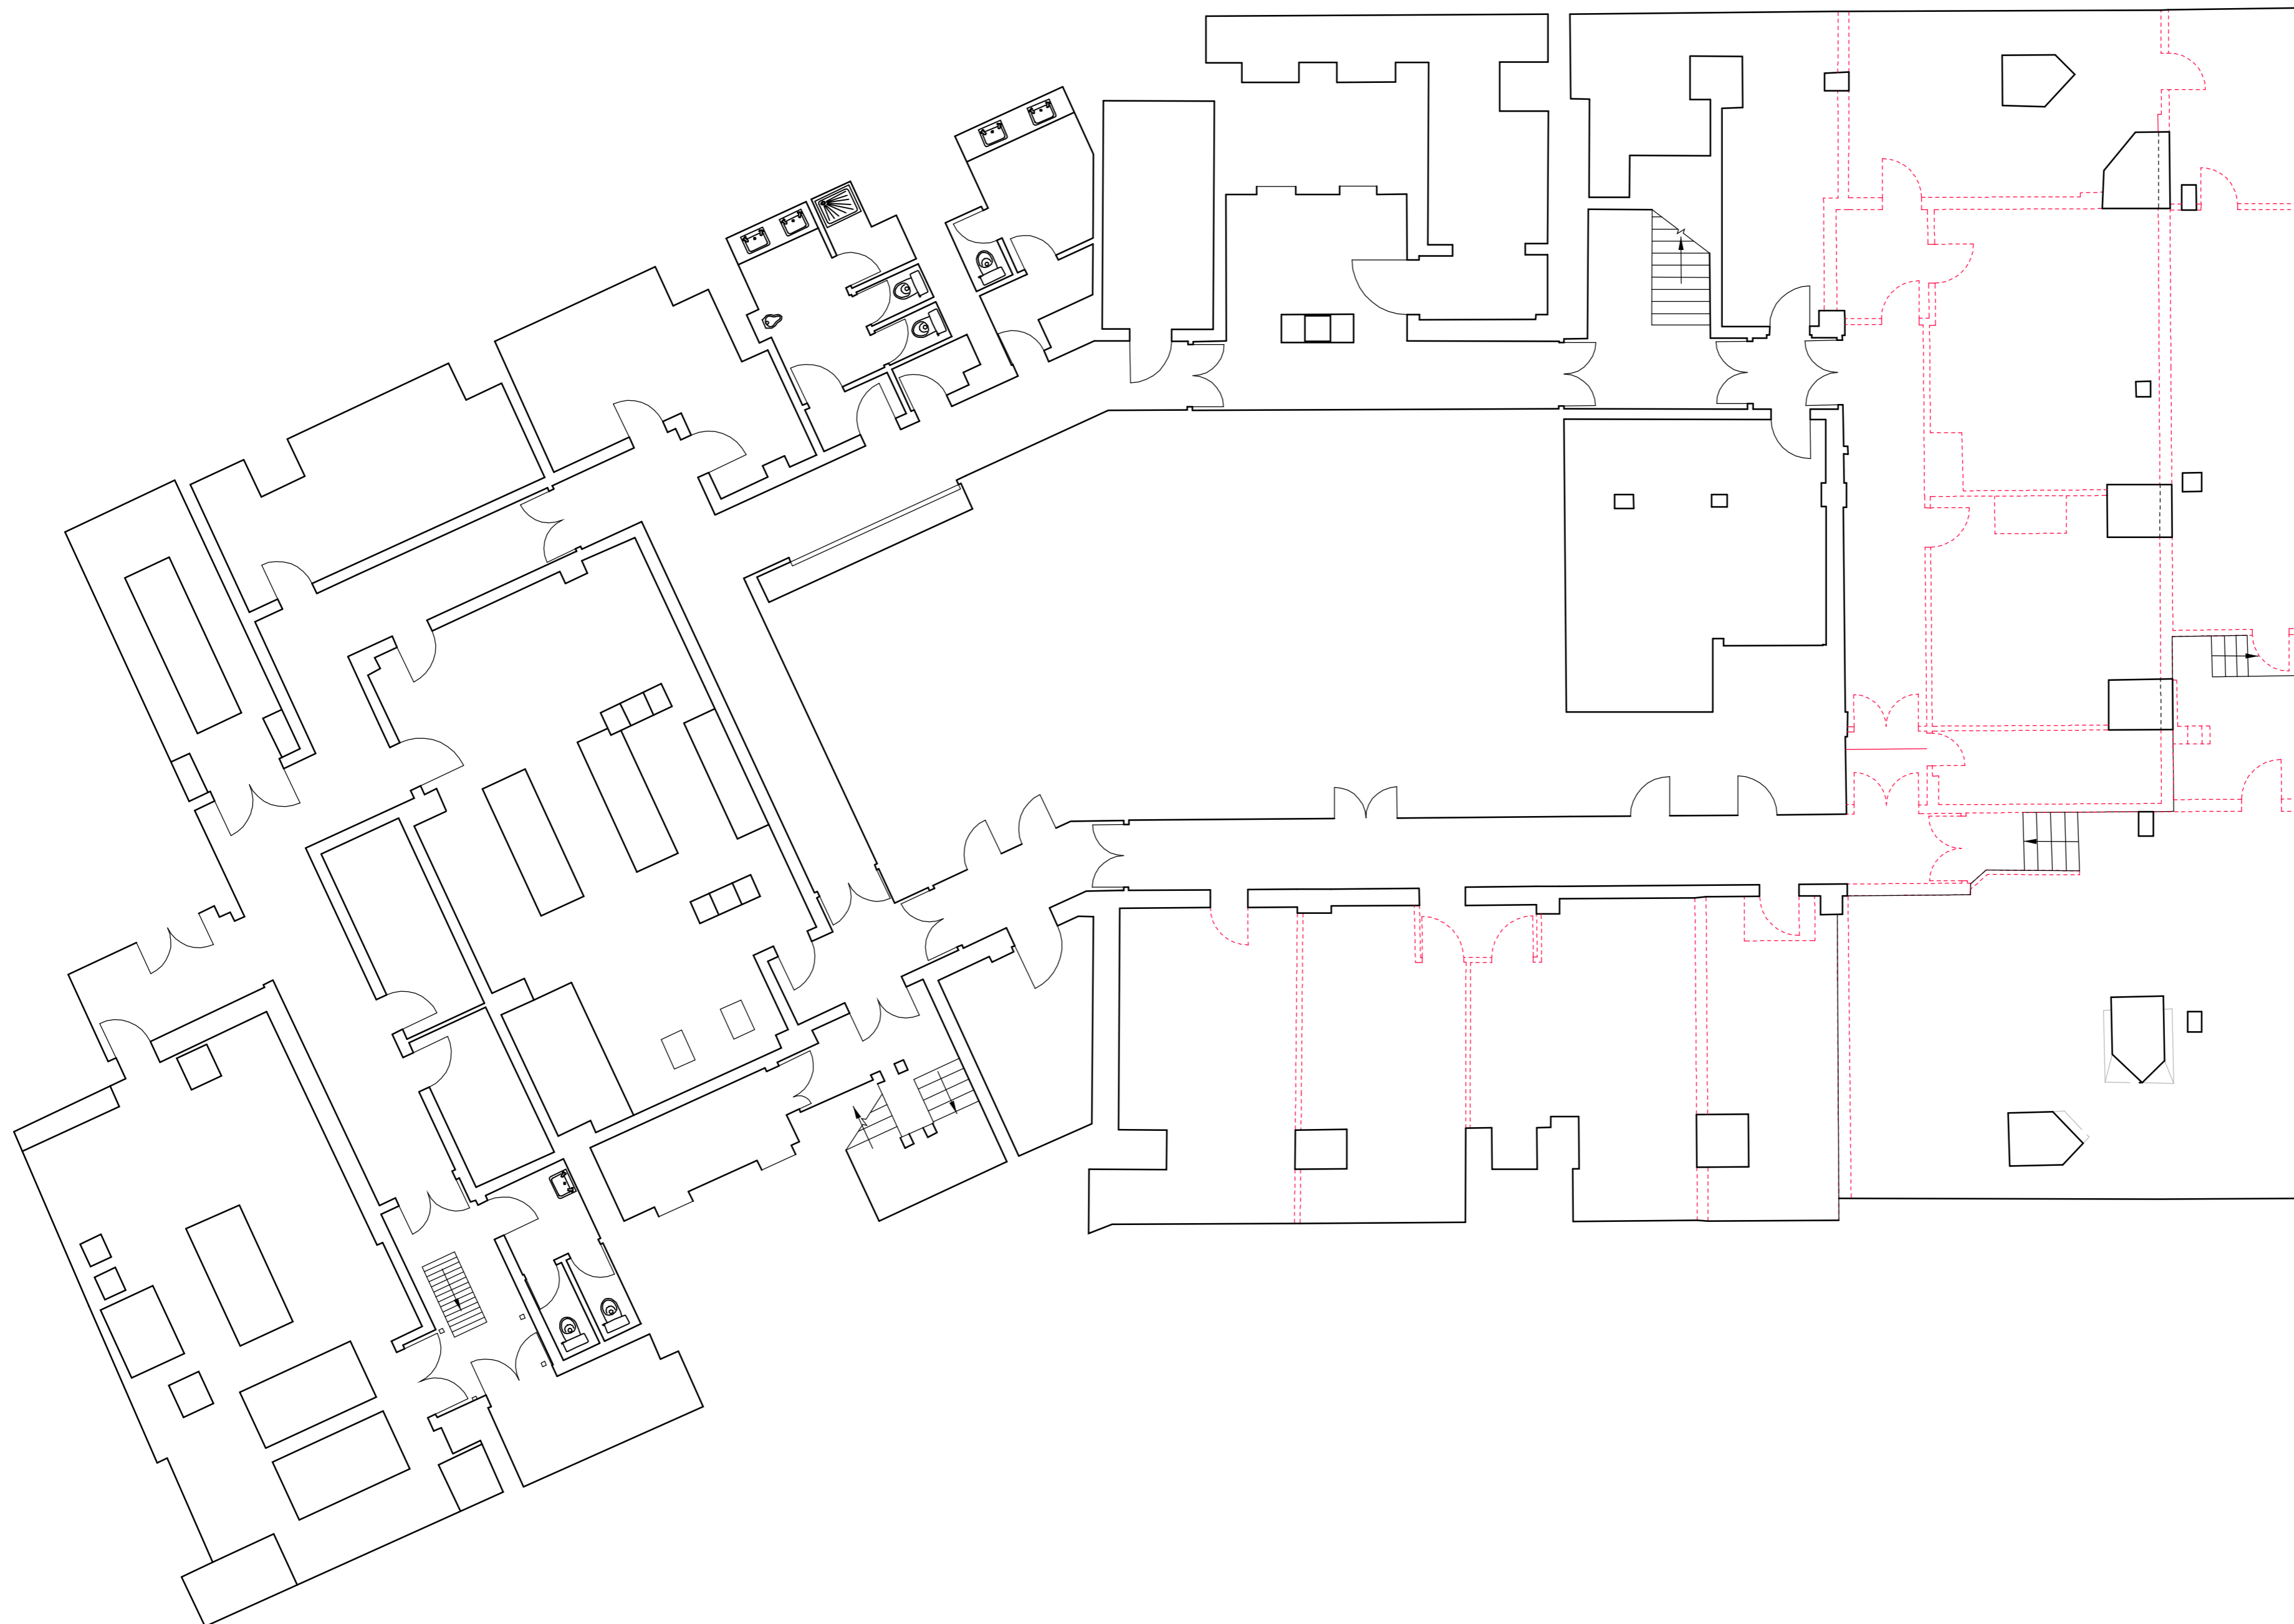

----- Wall to be demolished

Rev	Date	Revisions	By	Ch'd
-----	------	-----------	----	------

Drawing Status				
<b>FOR PLANNING</b>				

Project title				
65 Kingsway				
London				

Drawing title				
Planning - Retail - Change of use				
Demolition				
Basement				

Sheet	Scale	Date	Drawn	Ch'd
A2	1:100	16.07.15	GG	IM

Project no	
3017	
Drawing no	Rev
05605	-