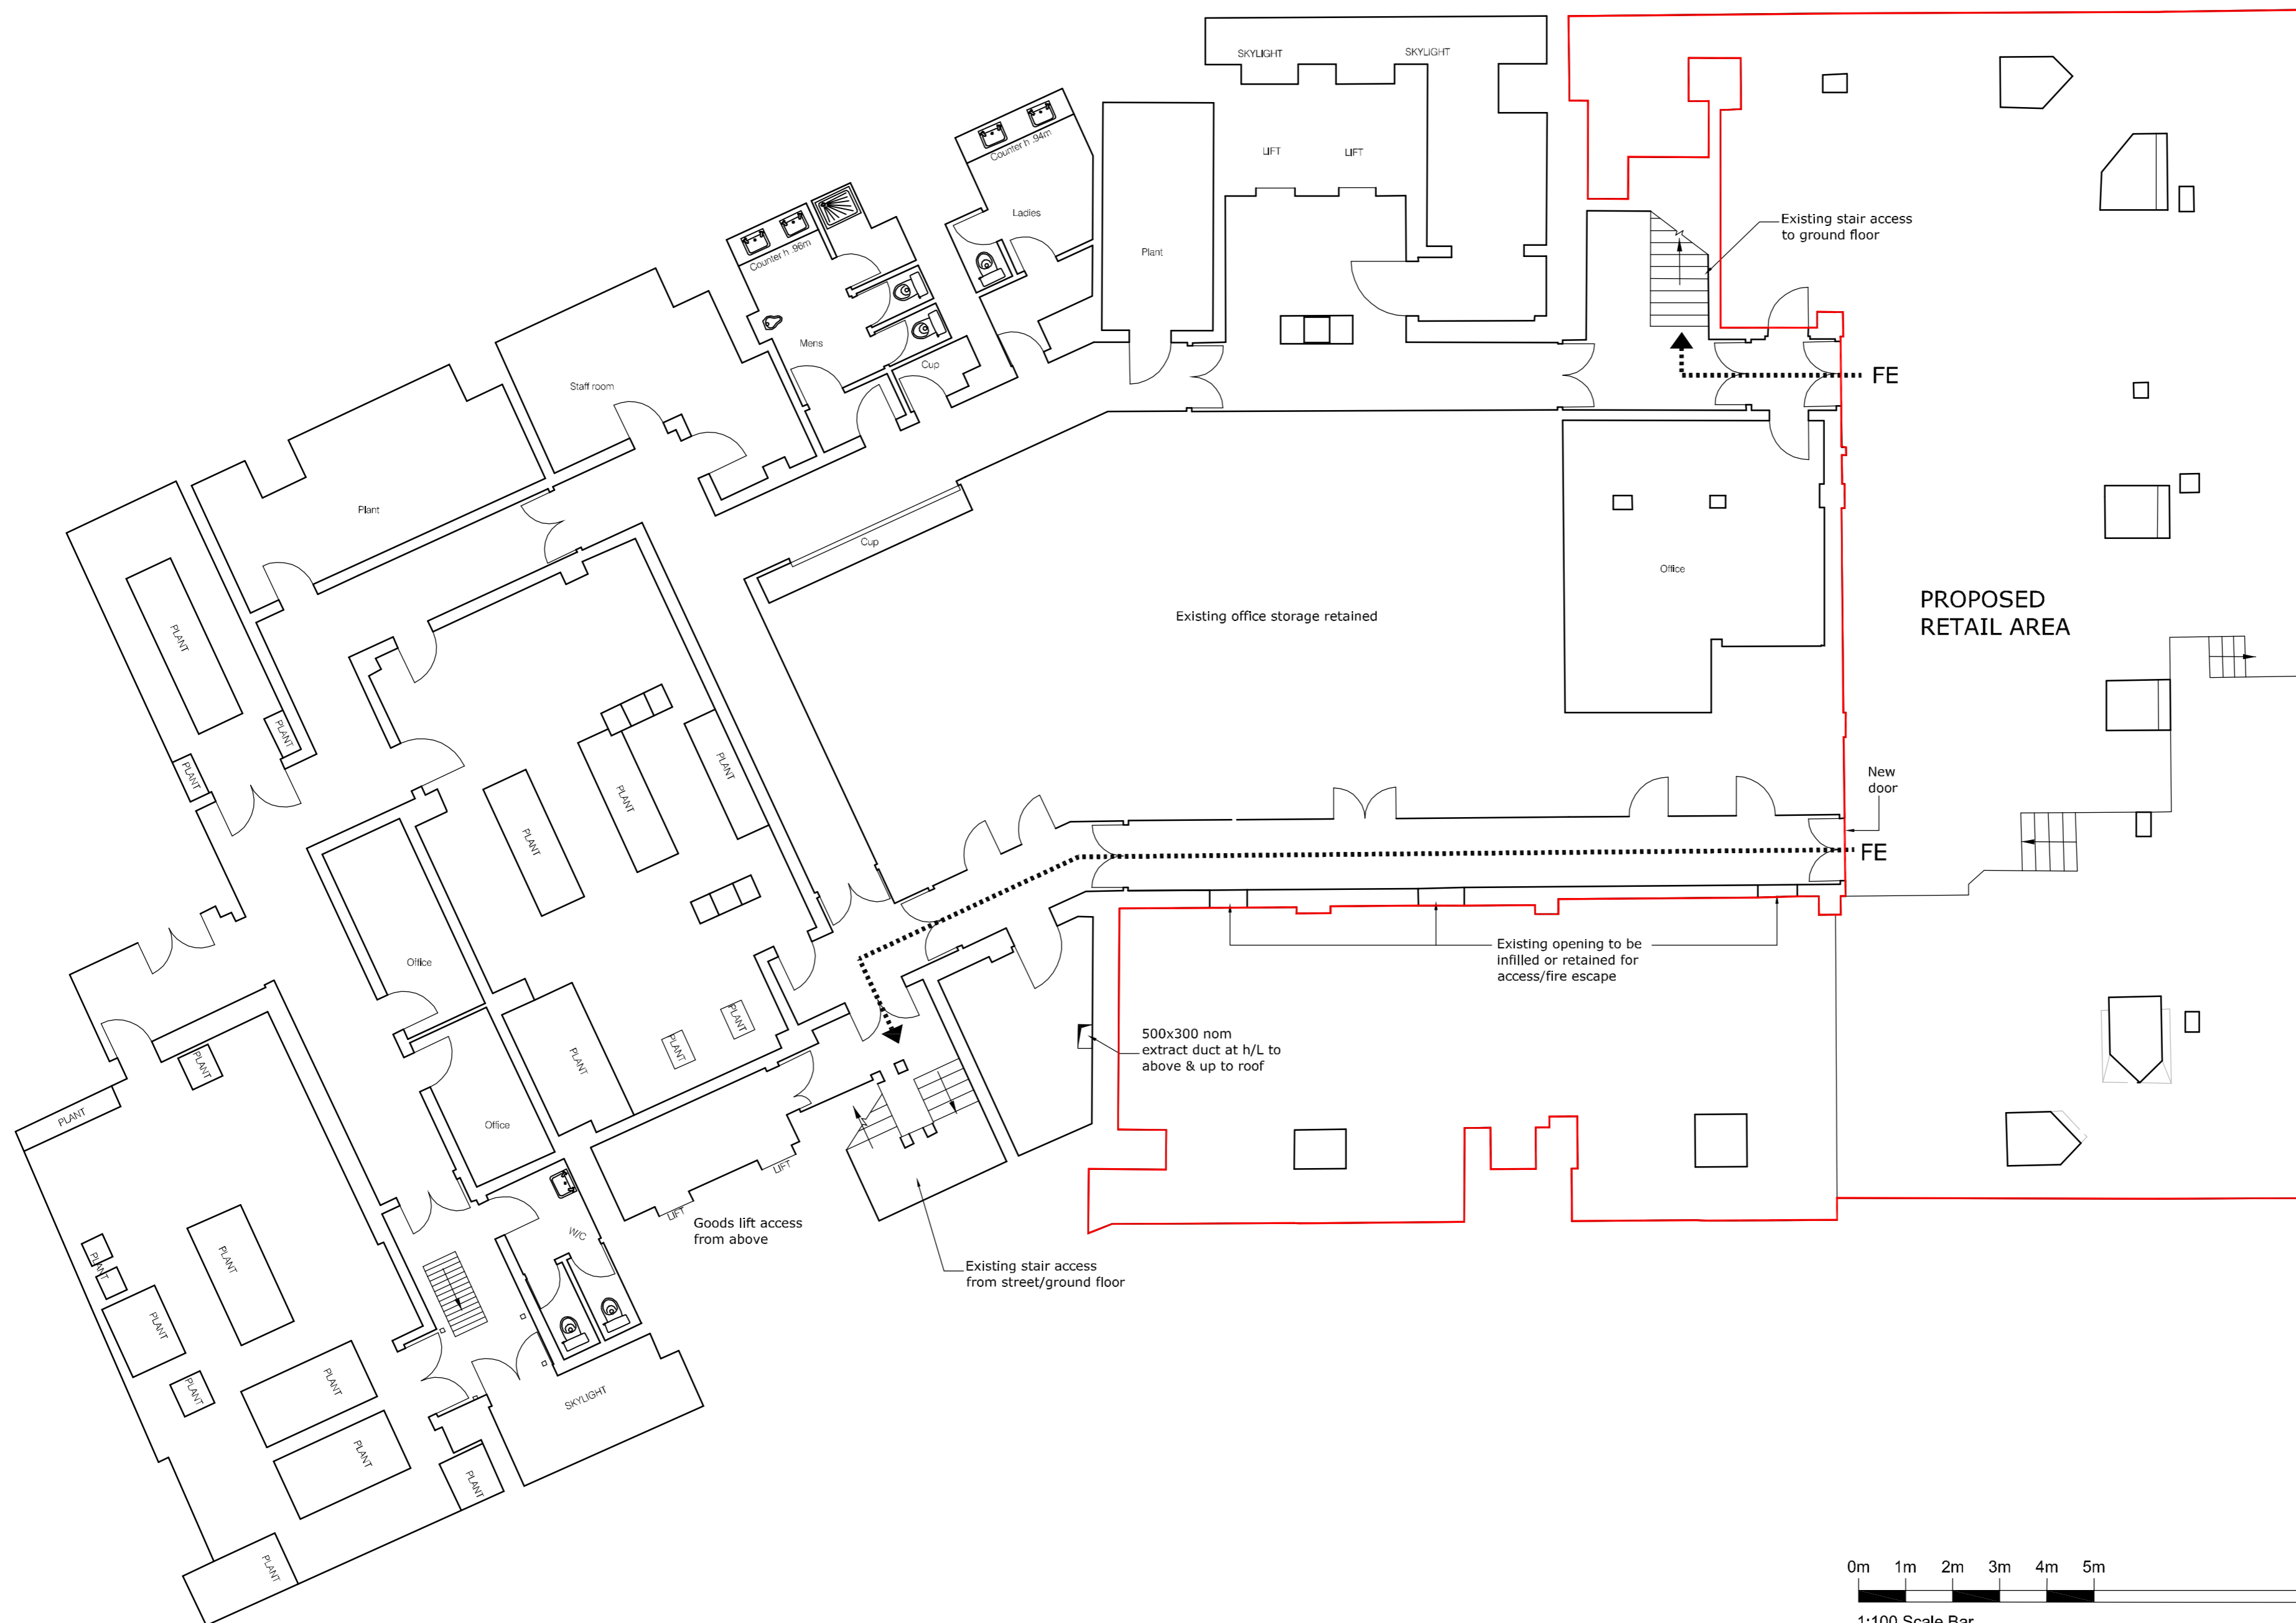

Proposed retail area

Rev	Date	Revisions	By	Ch'd

Drawing Status
FOR PLANNING

Project title
65 Kingsway
London

Drawing title
Planning - Retail - Change of use
Proposed
Basement

Sheet	Scale	Date	Drawn	Ch'd
A2	1:100	16.07.15	GG	IM

Project no
3017
Drawing no
05604
Rev
-