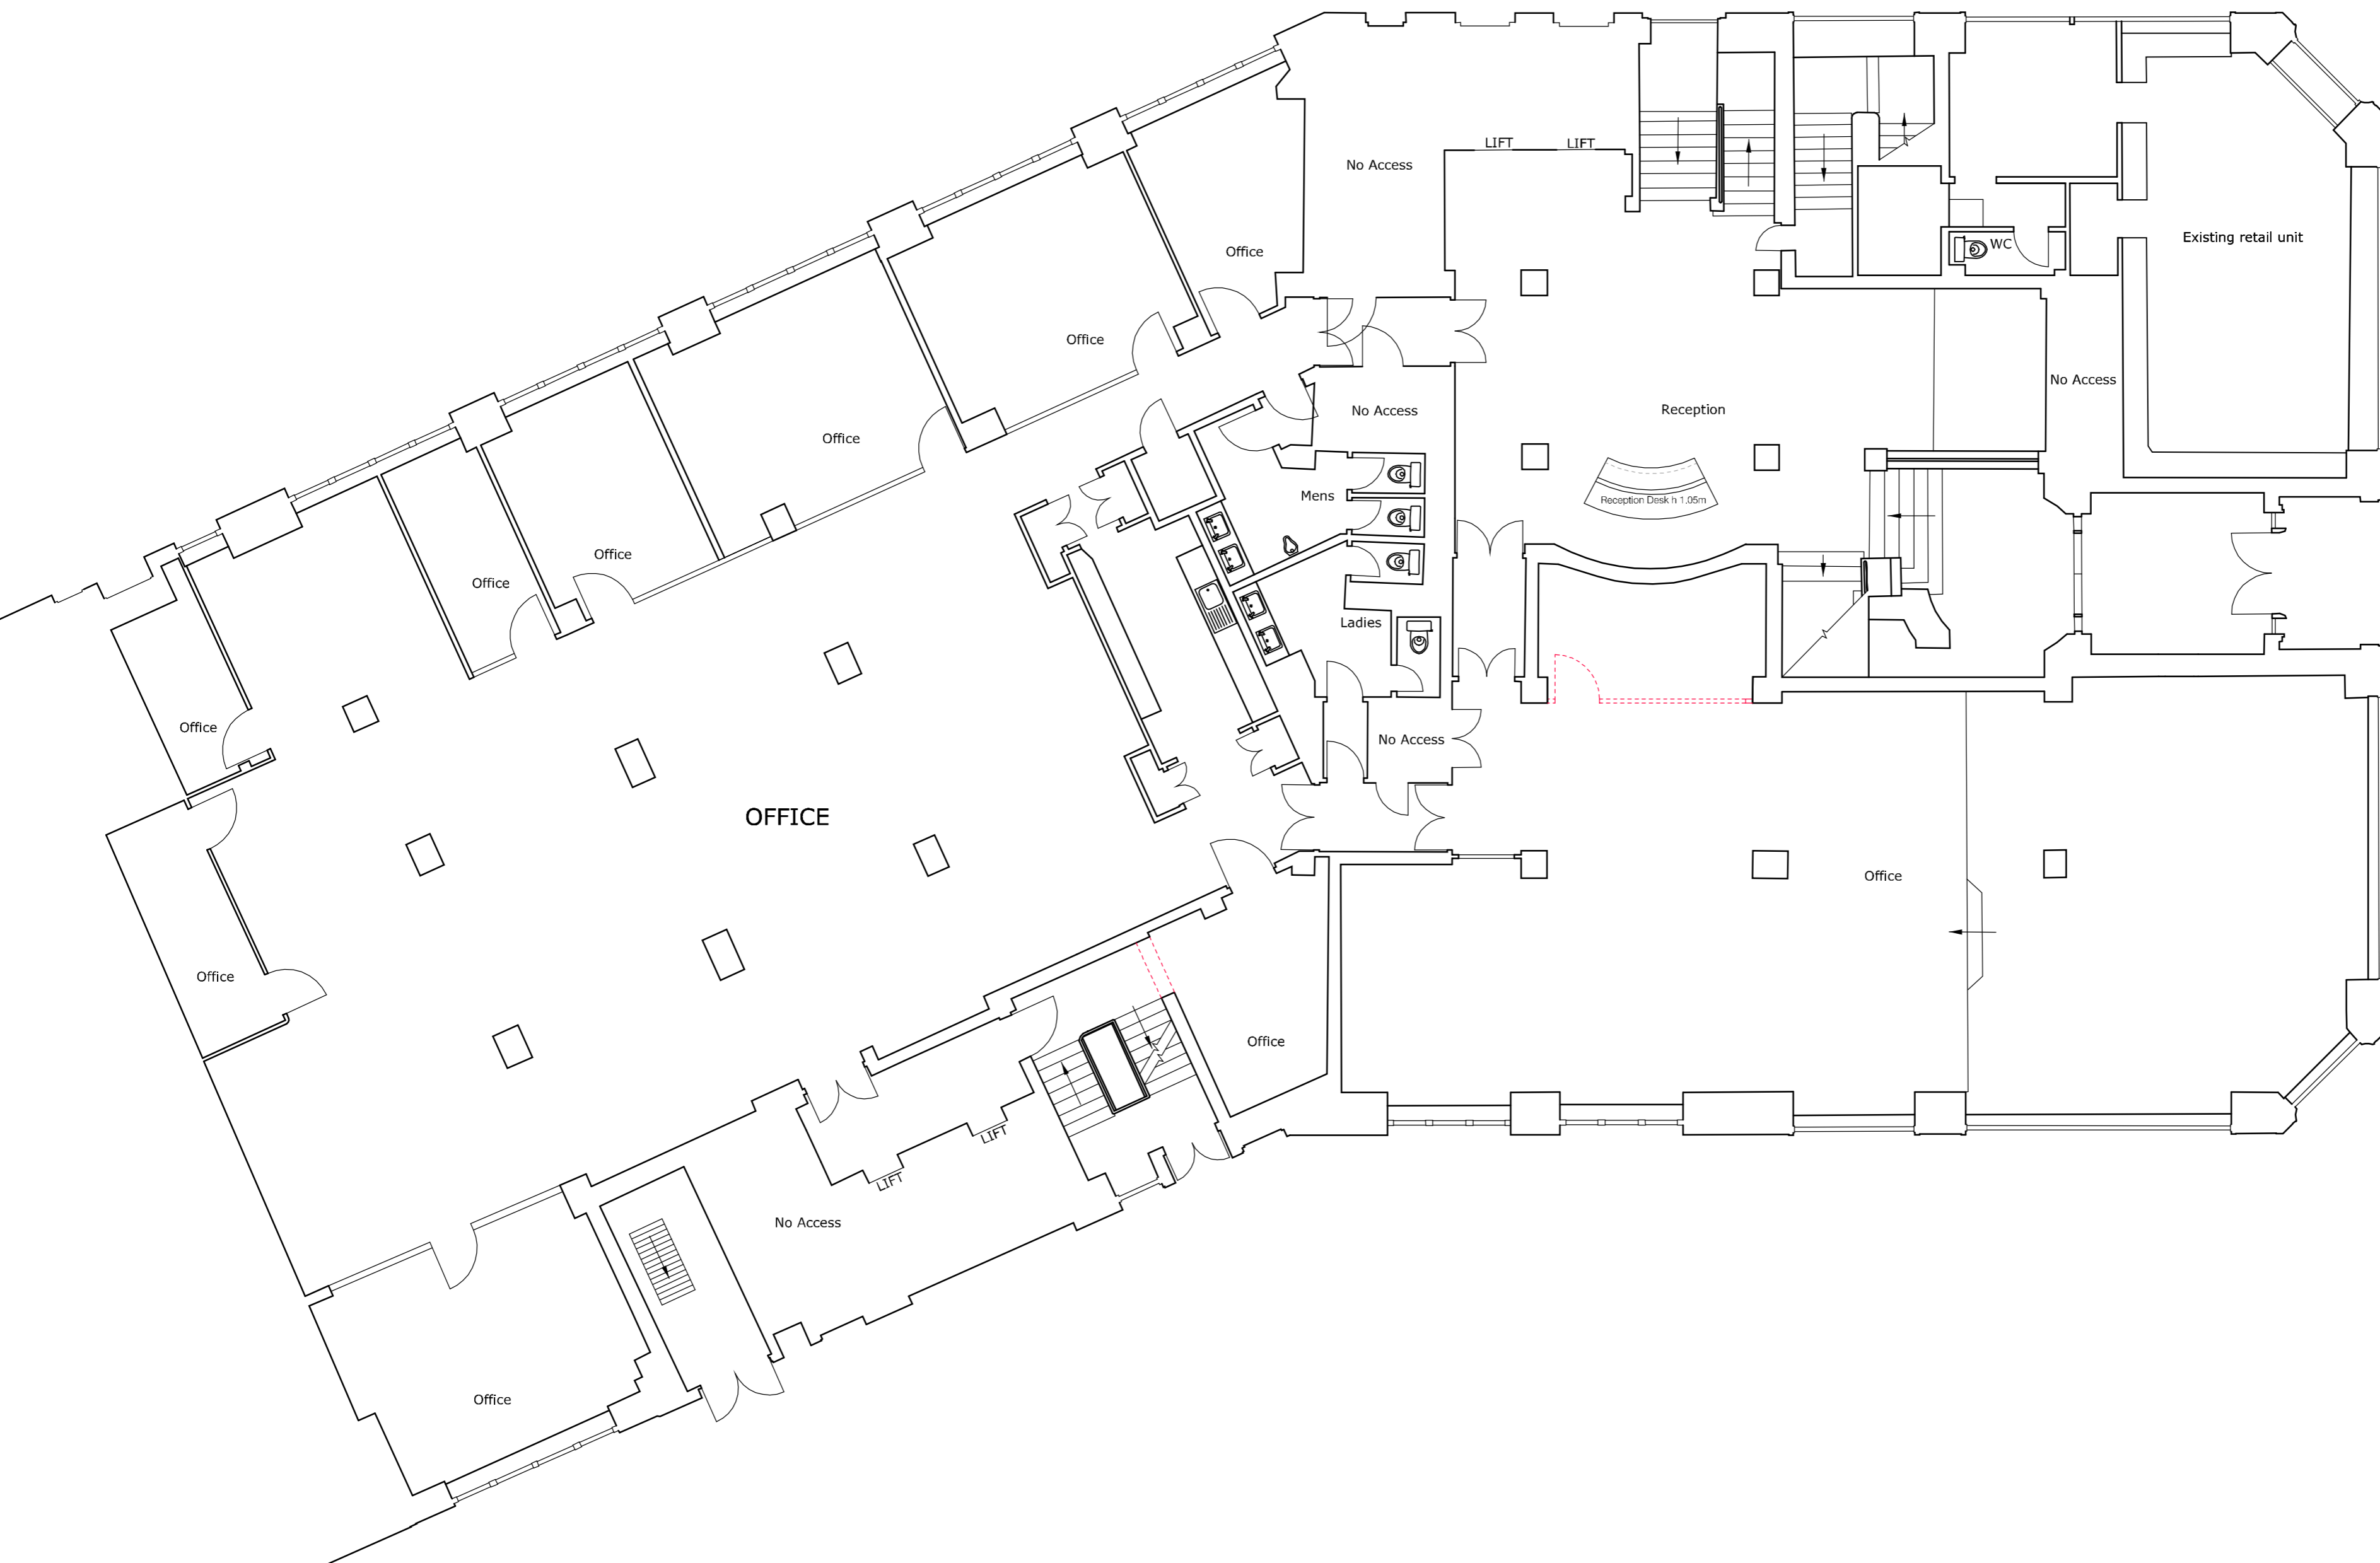

----- Wall to be demolished

Rev Date Revisions By Ch'd

Drawing Status
FOR PLANNING

Project title
65 Kingsway
London

Drawing title
Planning - Retail - Change of use
Demolition
Ground Floor

Sheet Scale Date Drawn Ch'd
A2 1:100 16.07.15 GG IM

Project no
3017
Drawing no 05005 Rev -