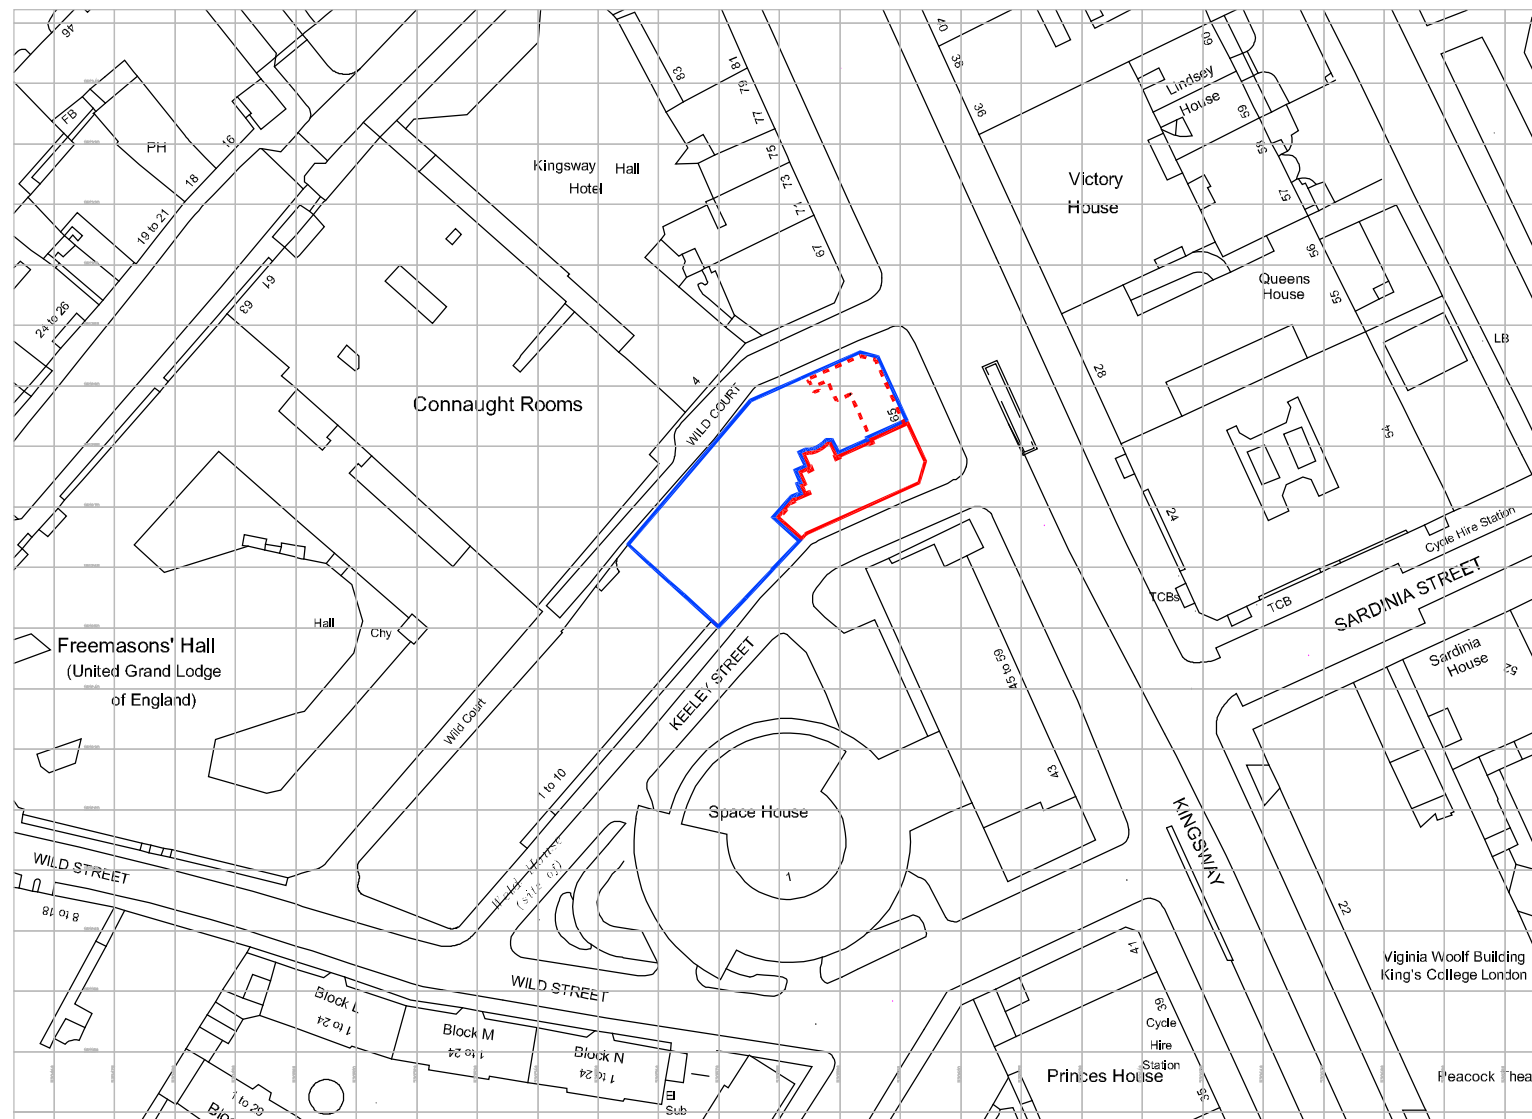

All discrepancies to be reported to ttsp. Do not scale this drawing. All dimensions to be checked on site.

- Application site
- Adjacent property under same interest

Ordnance Survey, (c) Crown Copyright 2015. All rights reserved. Licence number 100022432

Rev	Date	Revisions	By	Ch'd

Drawing Status  
**FOR PLANNING**

Project Title  
 65 Kingsway  
 London

Drawing title  
 Site Location Plan  
 Retail - Change of use

Sheet	Scale	Date	Drawn	Ch'd
A3	1:1250	16.07.15	GG	IM

Project no	3017
Drawing no	00001
Rev	-