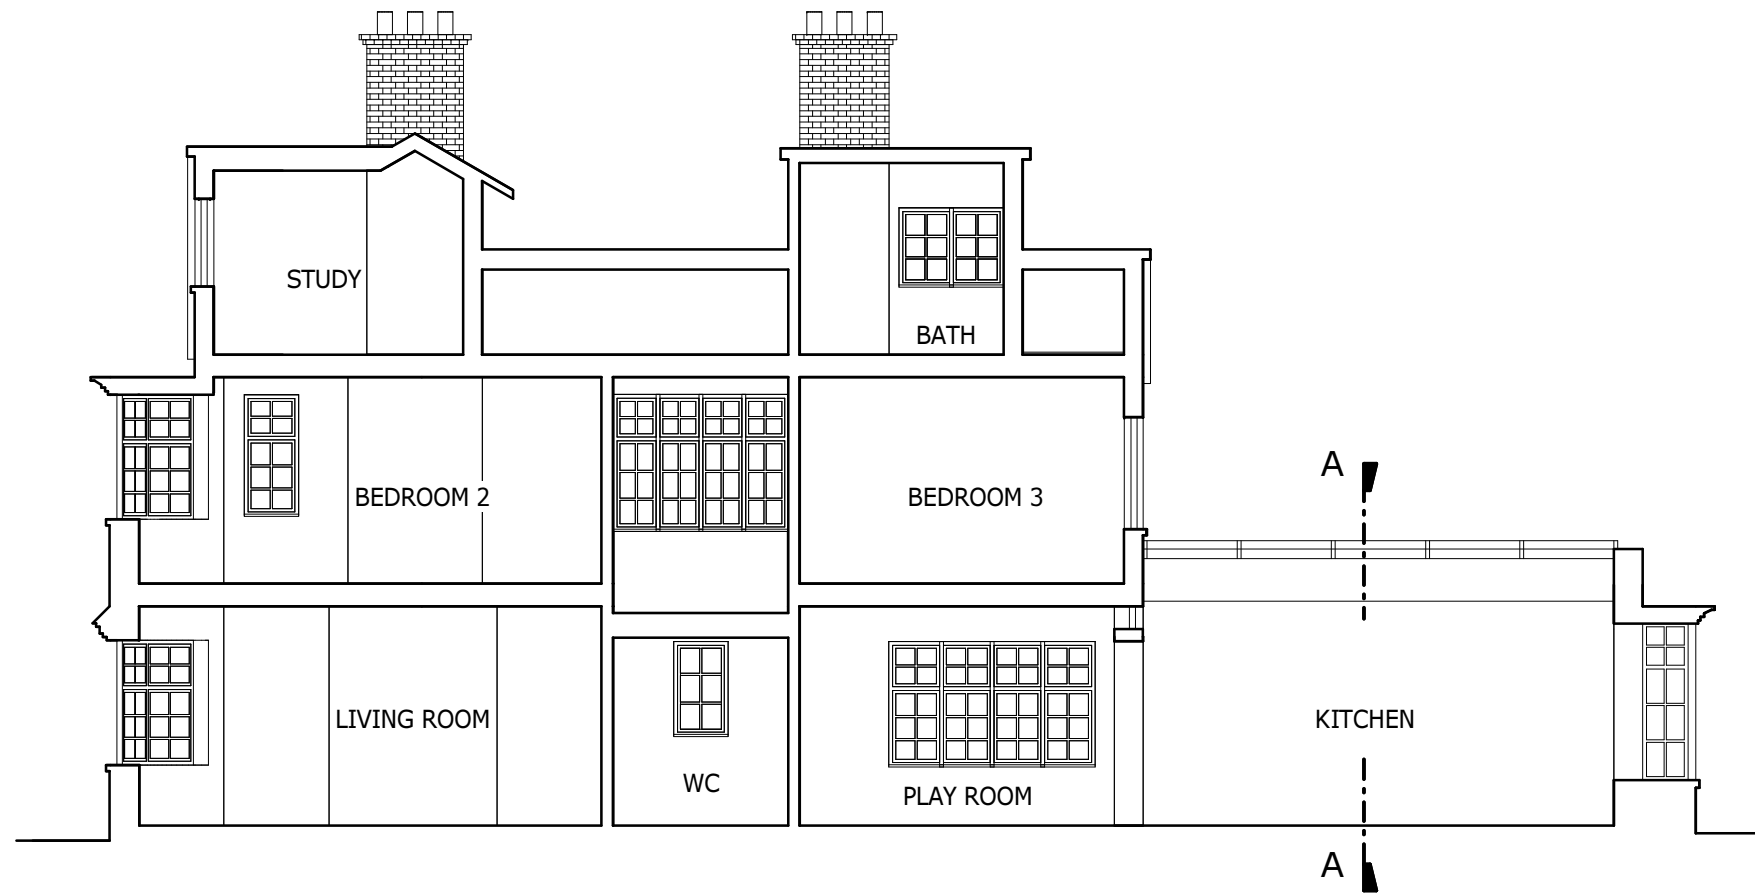

NOTES:
Any discrepancies on this drawing with other contract document to be reported immediately to the Contract Administrator for clarification

FOR PLANNING

ATHÉ

DESIGN & INTERIORS

15A Harecourt Road, London N12LW
T. 07760 498 009 E. studio@athedesign.com

Job

44 Platts Lane, London NW3 7NT.

Drawing title

Proposed B-B Section

Scale 1 : 100 @ A3

Date	Drawn	Issued	Checked
02.07.2015	VS	VS	VS

Drg. No.	Rev.
013