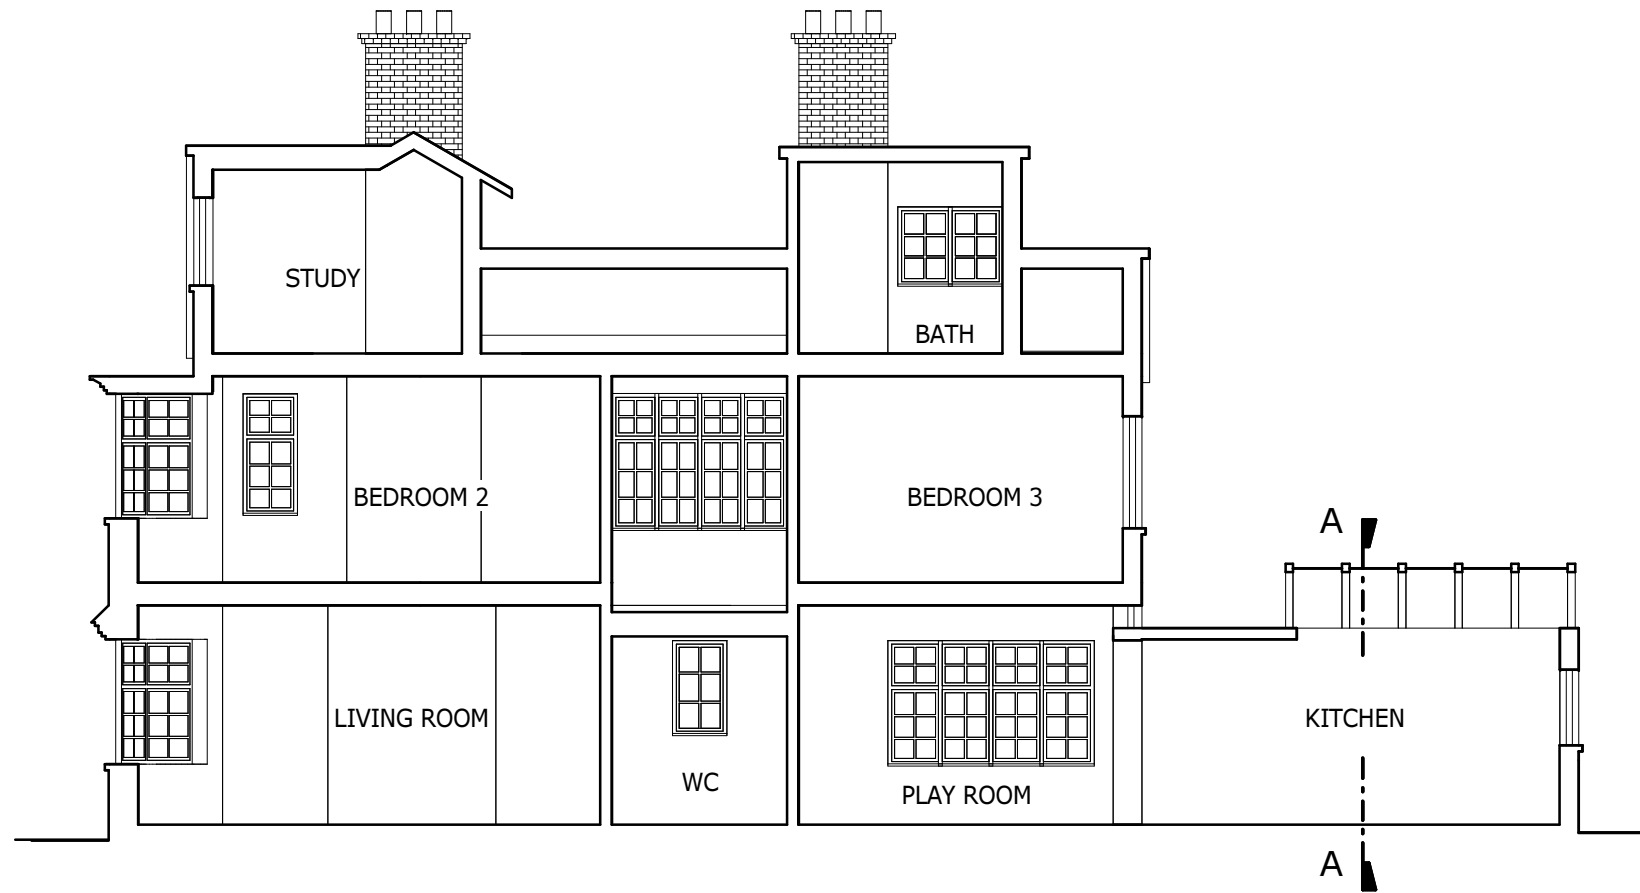

NOTES:
Any discrepancies on this drawing with other contract document to be reported immediately to the Contract Administrator for clarification

FOR PLANNING

ATHÉ

DESIGN & INTERIORS

15A Harecourt Road, London N12LW
T. 07760 498 009 E. studio@athedesign.com

Job

44 Platts Lane, London NW3 7NT.

Drawing title

Existing B-B Section

Scale 1 : 100 @ A3

Date	Drawn	Issued	Checked
02.07.2015	VS	VS	VS

Drg. No.	Rev.
006