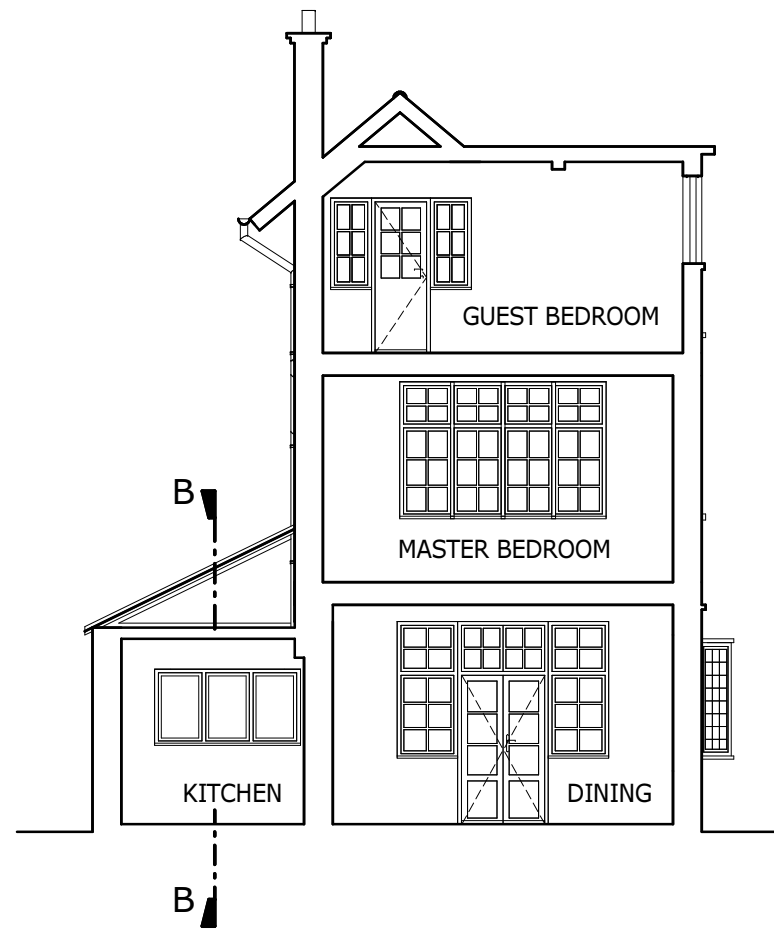

NOTES:
Any discrepancies on this drawing with other contract document to be reported immediately to the Contract Administrator for clarification

EXISTING