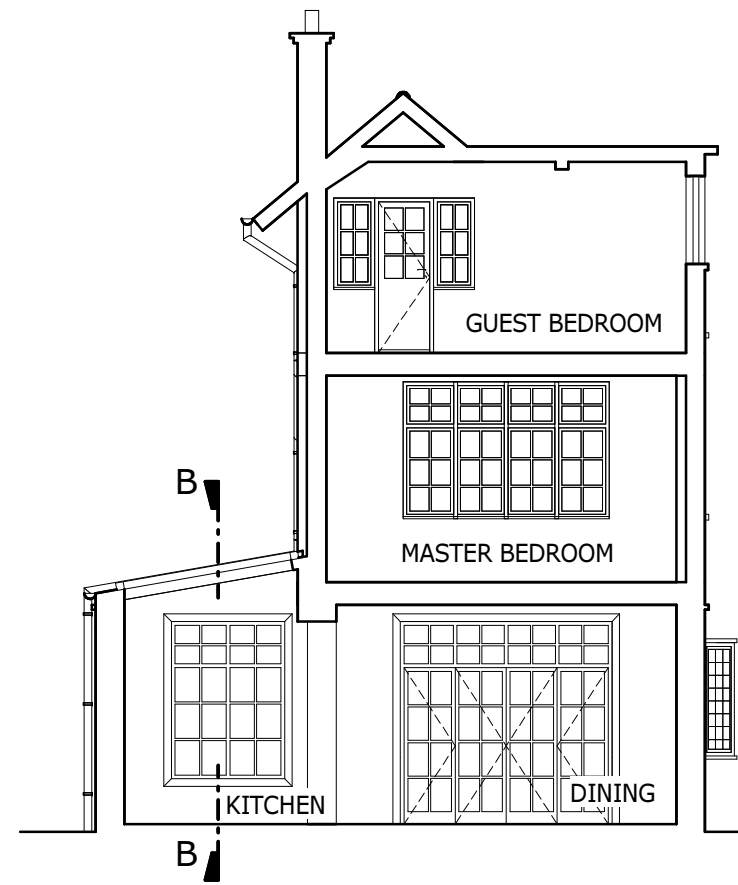

PROPOSED

FOR PLANNING

ATHÉ
DESIGN & INTERIORS

15A Harecourt Road, London N12LW
T. 07760 498 009 E. studio@athedesign.com

Job

44 Platts Lane, London NW3 7NT.

Drawing title

Existing and proposed
A-A Section

Scale 1 : 100 @ A3

Date	Drawn	Issued	Checked
02.07.2015	VS	VS	VS

Drg. No.	005	Rev.