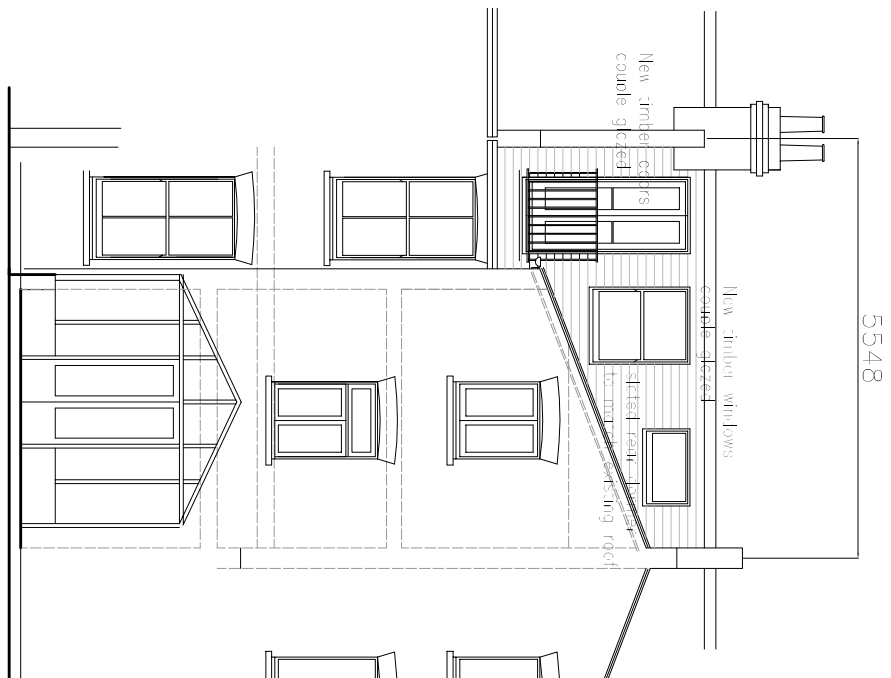

FRONT ELEVATION

REAR ELEVATION

A4

Yiannis Pareas Chartered Architects
 82 Mill Lane
 London NW6 1NL
 Tel 020 7431 5022 fax 020 7435 6571

45 AGAMEMNON ROAD
 LONDON NW6 1EG

SCALE 1:100

ELEVATIONS
 AS PROPOSED

DRAWING NO 504/12