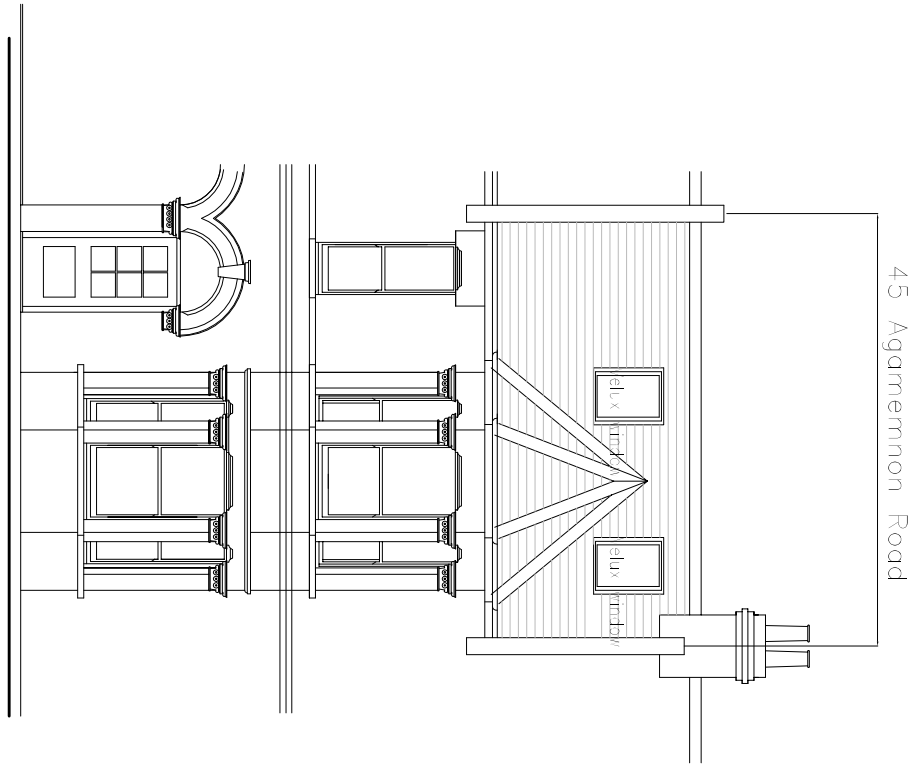

FRONT ELEVATION

REAR ELEVATION

A4

Yiannis Pareas Chartered Architects
 82 Mill Lane
 London NW6 1NL
 Tel 020 7431 5022 fax 020 7435 6571

45 AGAMEMNON ROAD
 LONDON NW6 1EG

SCALE 1:100

ELEVATIONS
 AS PROPOSED

DRAWING NO 504/12