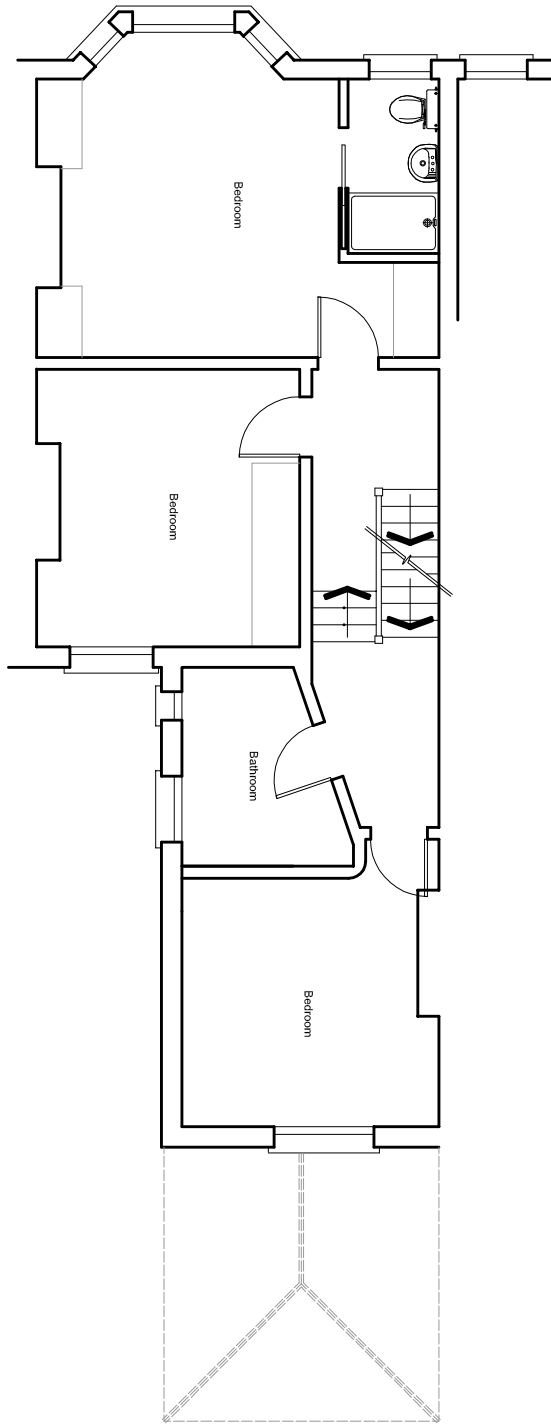

FIRST FLOOR PLAN

A4

Yiannis Pareas Chartered Architects
82 Mill Lane
London NW6 1NL
Tel 020 7431 5022 fax 020 7435 6571

45 AGAMEMNON ROAD
LONDON NW6 1EG

SCALE 1:100

FIRST FLOOR PLAN
AS PROPOSED

DRAWING NO 504/9