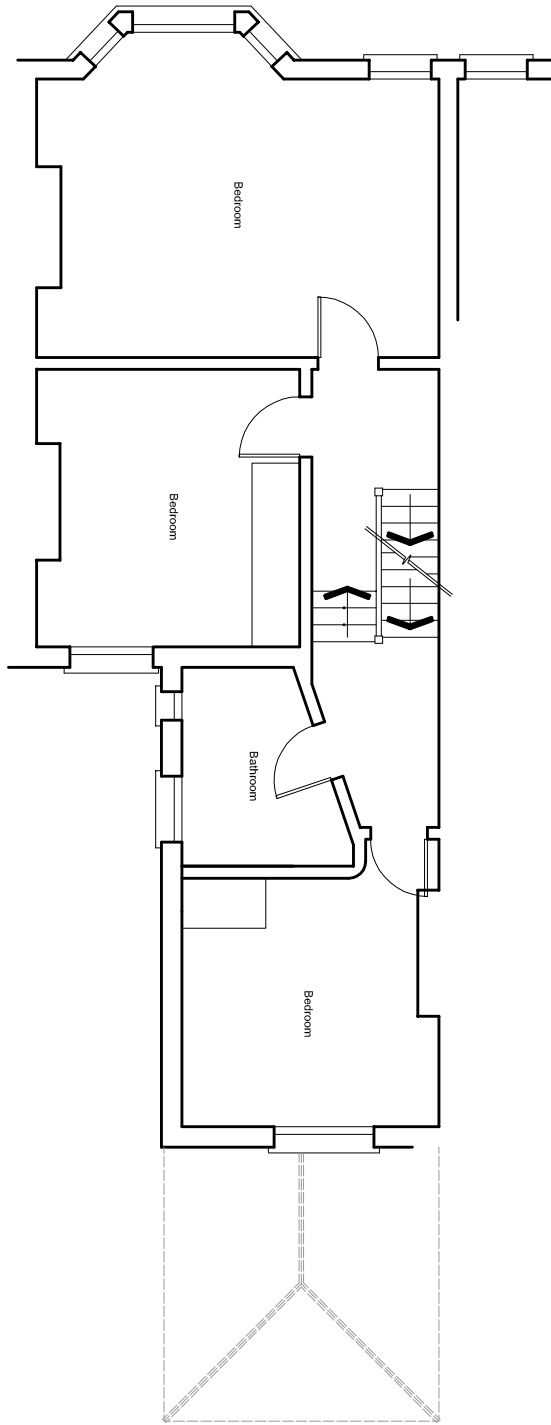

FIRST FLOOR PLAN

A4

Yiannis Pareas Chartered Architects
82 Mill Lane
London NW6 1NL
Tel 020 7431 5022 fax 020 7435 6571

45 AGAMEMNON ROAD
LONDON NW6 1EG

SCALE 1:100

FIRST FLOOR PLAN
AS EXISTING

DRAWING NO 504/2