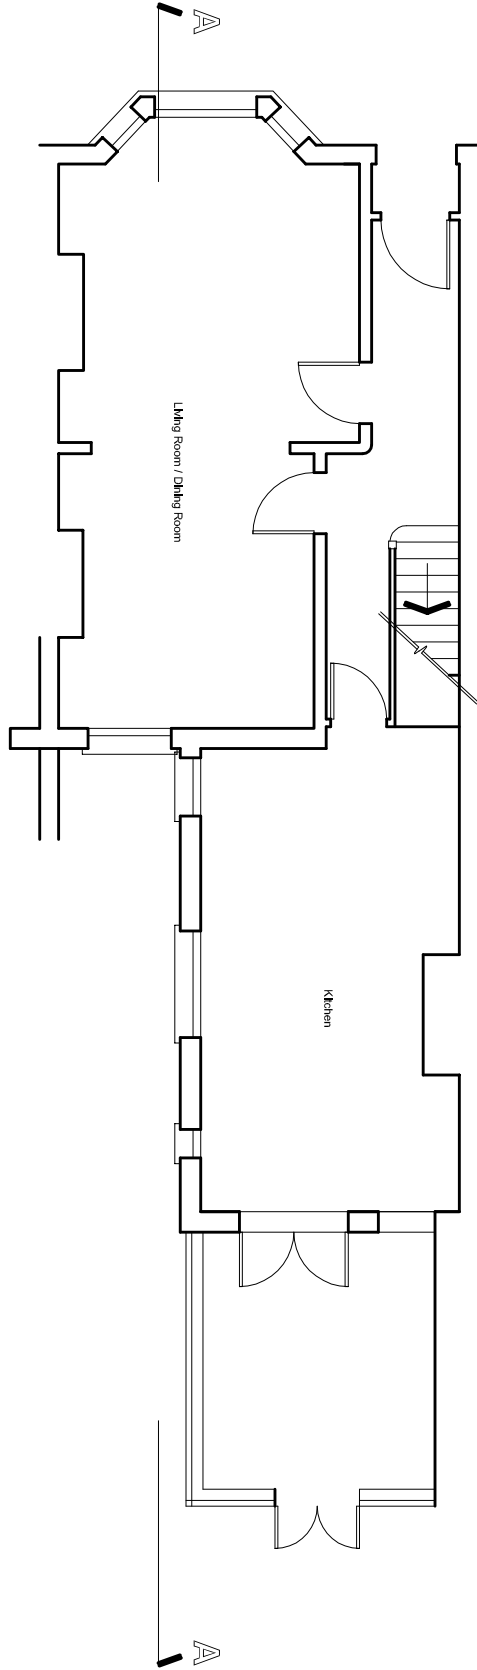

GROUND FLOOR PLAN

A4

Yiannis Pareas Chartered Architects
82 Mill Lane
London NW6 1NL
Tel 020 7431 5022 fax 020 7435 6571

45 AGAMEMNON ROAD
LONDON NW6 1EG

SCALE 1:100

GROUND FLOOR PLAN
AS EXISTING

DRAWING NO 504/1