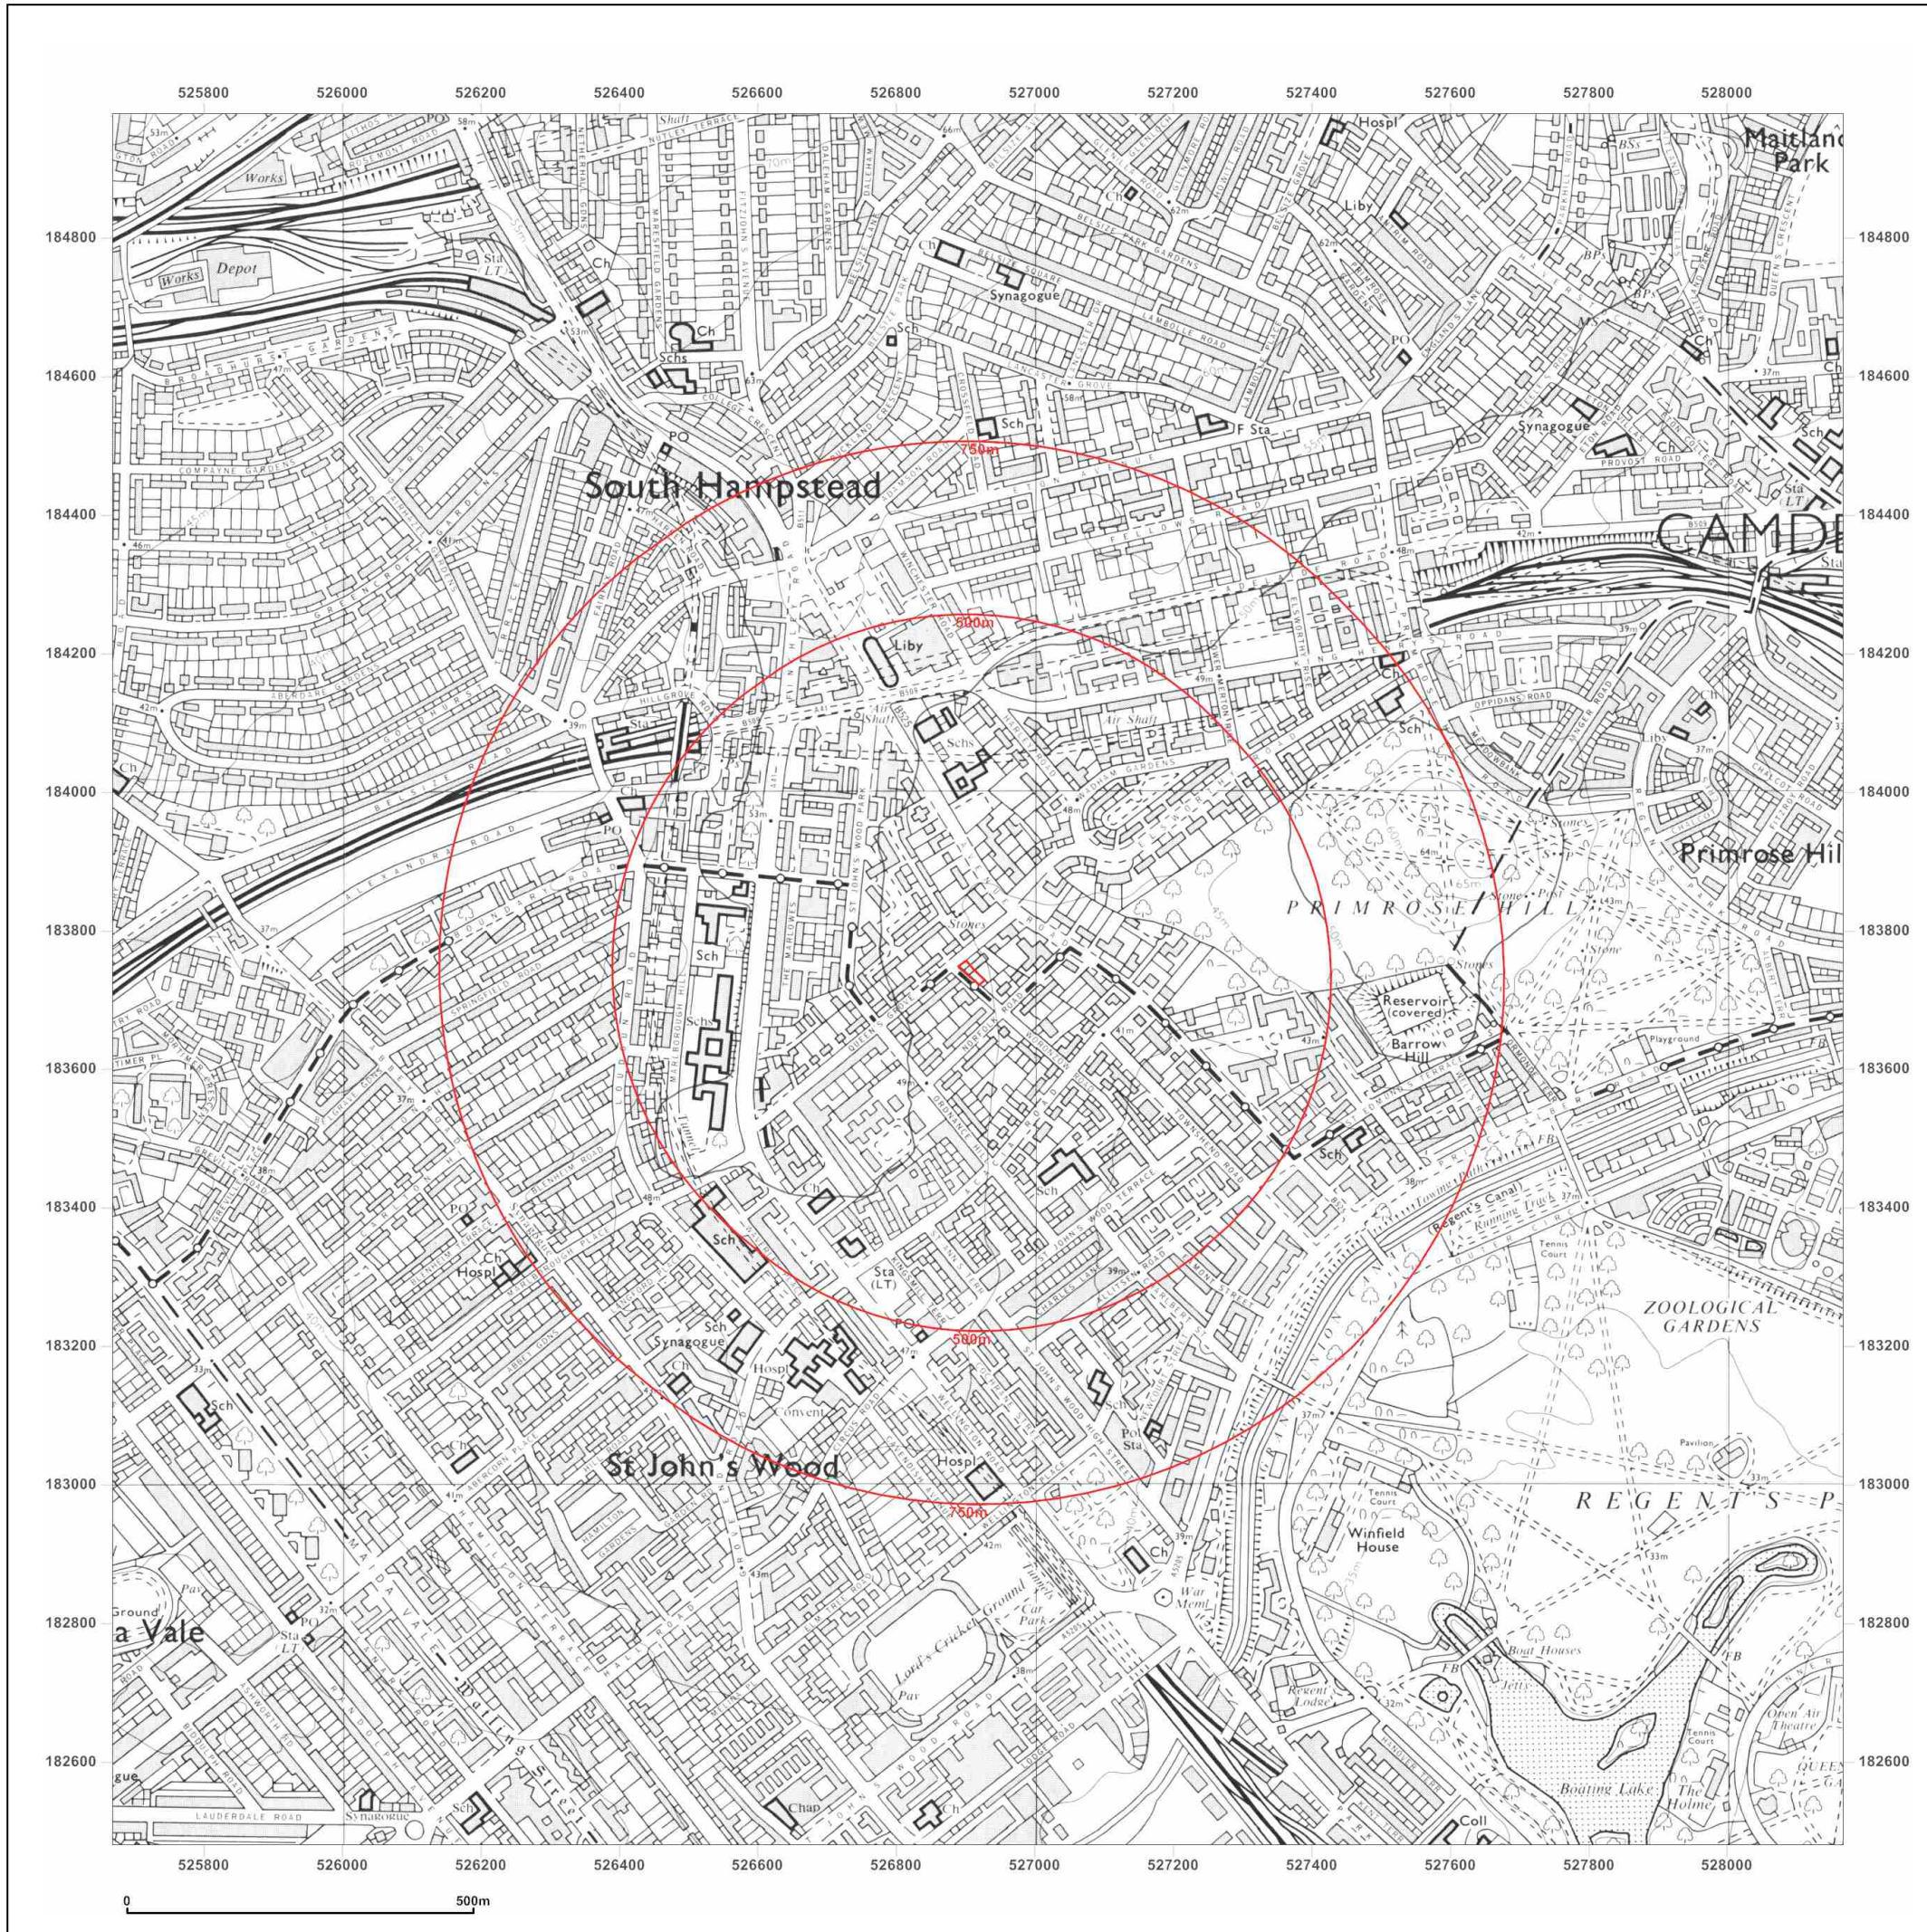

Site Details:

34, QUEENS GROVE, LONDON,
NW8 6HN

Client Ref: 16453
Report Ref: GS-2113404
Grid Ref: 526917, 183729

Map Name: National Grid

Map date: 1973

Scale: 1:10,000

Printed at: 1:10,000

Surveyed 1972
Revised 1973
Edition N/A
Copyright N/A
Levelled N/A

Site Details:

34, QUEENS GROVE, LONDON,
NW8 6HN

Client Ref: 16453
Report Ref: GS-2113404
Grid Ref: 526917, 183729

Map Name: National Grid

Map date: 1989

Scale: 1:10,000

Printed at: 1:10,000

Surveyed 1987
Revised 1989
Edition N/A
Copyright N/A
Levelled N/A

Site Details:

34, QUEENS GROVE, LONDON,
NW8 6HN

Client Ref: 16453
Report Ref: GS-2113404
Grid Ref: 526917, 183729

Map Name: 1:10,000 Raster

Map date: 2002

Scale: 1:10,000

Printed at: 1:10,000

Produced by
Groundsure Insights
T: 08444 159000
E: info@groundsure.com
W: www.groundsure.com

© Crown copyright and database rights 2015 Ordnance Survey 100035207

Production date: 21 May 2015

To view map legend click here [Legend](#)