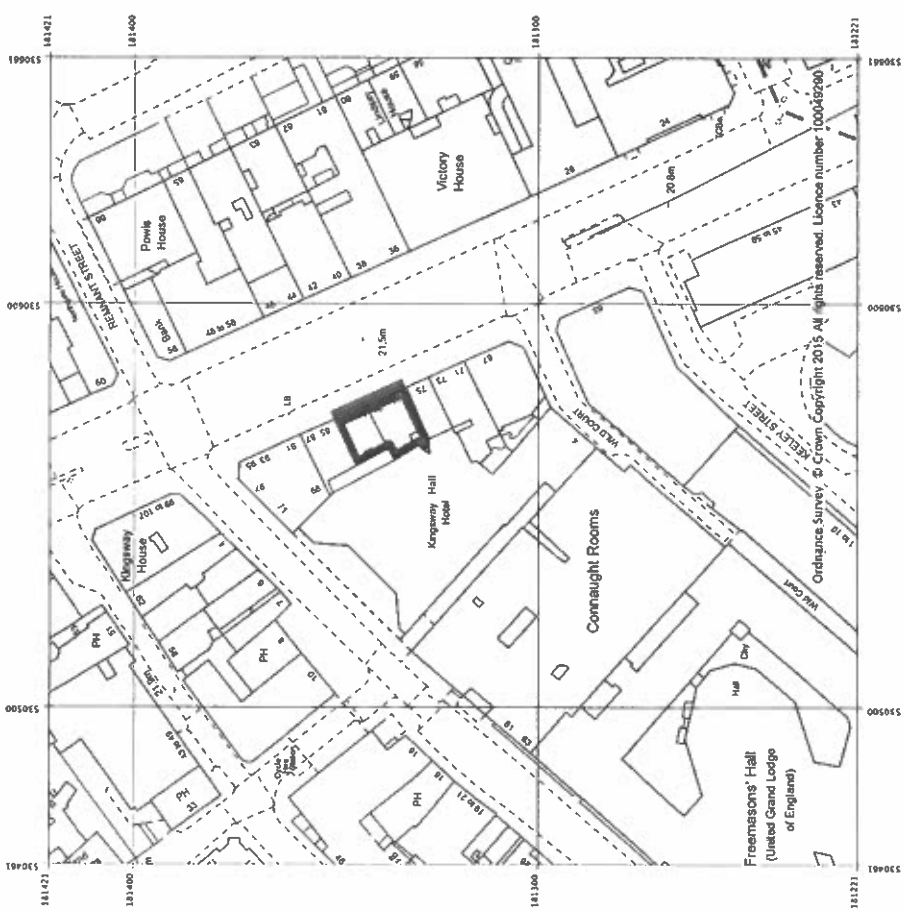

Client: CDG

Drawing Title: Proposed External Seating Area  
 Scale: 1:100EA3  
 Date: 13/05/2015  
 Drawing number: CR/Kingsway/2015

1/1

EXTERNAL SEATING AREA SCHEDULE

Tables 700mm Dia. = 9  
 Chairs = 36

PROPOSED EXTERNAL SEATING AREA  
 SCALE 1:100

SITE PLAN  
 SCALE 1:1250