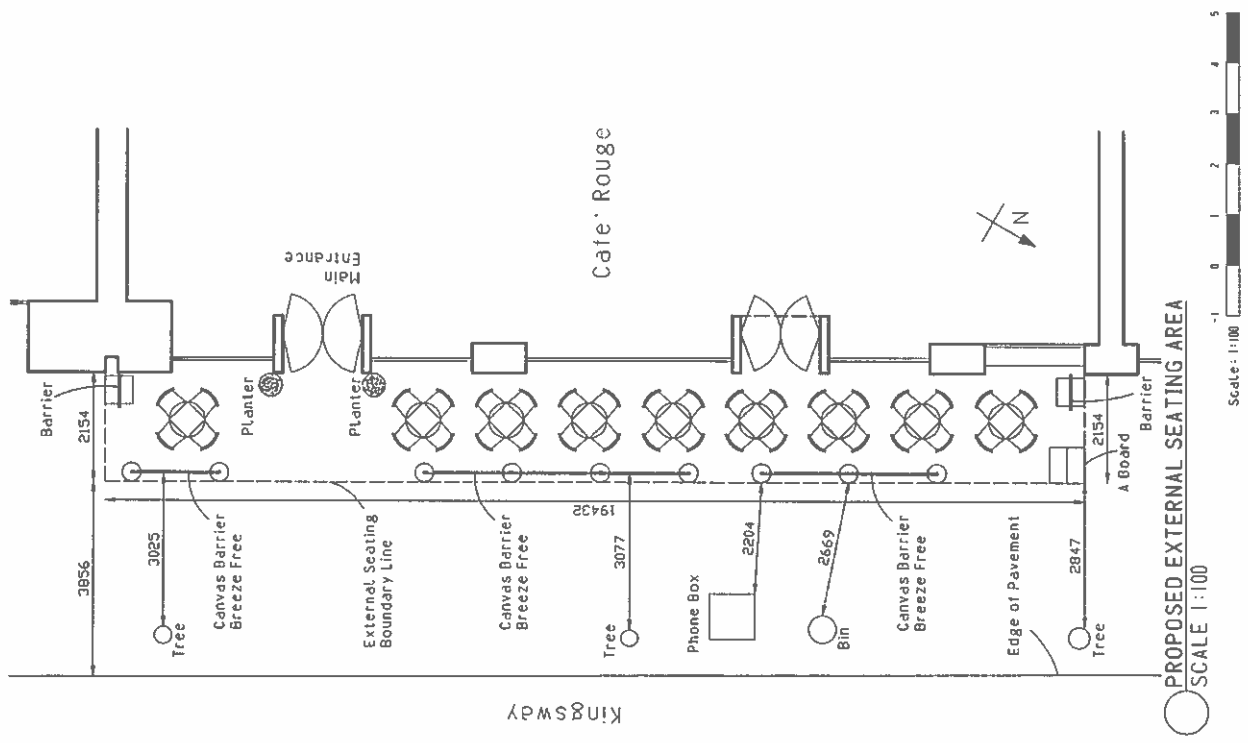

Client: CDG

Drawing Title: Proposed External Seating Area  
 Scale: 1:100EA3  
 Date: 13/05/2015  
 Drawing number: CR/Kingsway/2015

1/1

EXTERNAL SEATING AREA SCHEDULE

Tables 700mm Dia. = 9  
 Chairs = 36

PROPOSED EXTERNAL SEATING AREA  
 SCALE 1:100

SITE PLAN  
 SCALE 1:1250