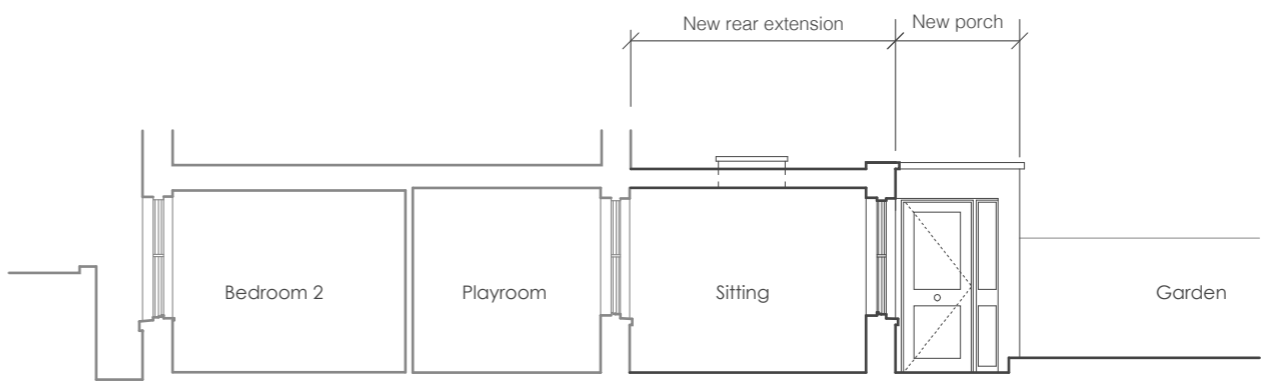

ELEVATION E1

entrance porch with window to match existing
white painted sliding folding doors

SECTION B B

SECTION A A

Rev A - section B B added - July 2015
Revisions

59A Bartholomew Road, London NW5

REVISED PROPOSED REAR ELEVATION AND SECTION

SCALE 1:100 @ A3 - May 2015 - Drawing No. BR SK7A

WHARMBY KOZDON ARCHITECTS - 136 SOUTHWARK STREET LONDON SE1 OSW - 0207 928 1931 - WKA.ORG.UK