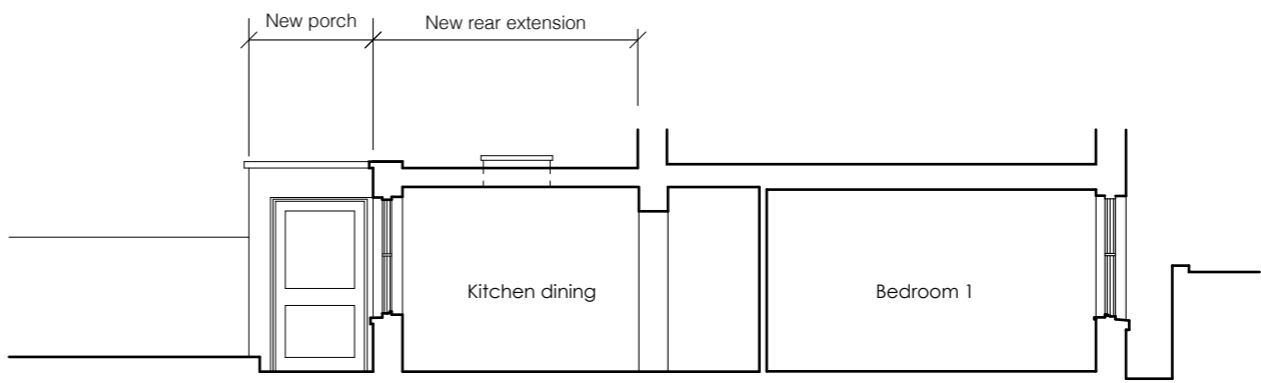

ELEVATION E1

entrance porch with window to match existing
white painted sliding folding doors

SECTION B B

SECTION A A

Rev A - section B B added - July 2015
Revisions

59A Bartholomew Road, London NW5

REVISED PROPOSED REAR ELEVATION AND SECTION

SCALE 1:100 @ A3 - May 2015 - Drawing No. BR SK7A

WHARMBY KOZDON ARCHITECTS - 136 SOUTHWARK STREET LONDON SE1 OSW - 0207 928 1931 - WKA.ORG.UK