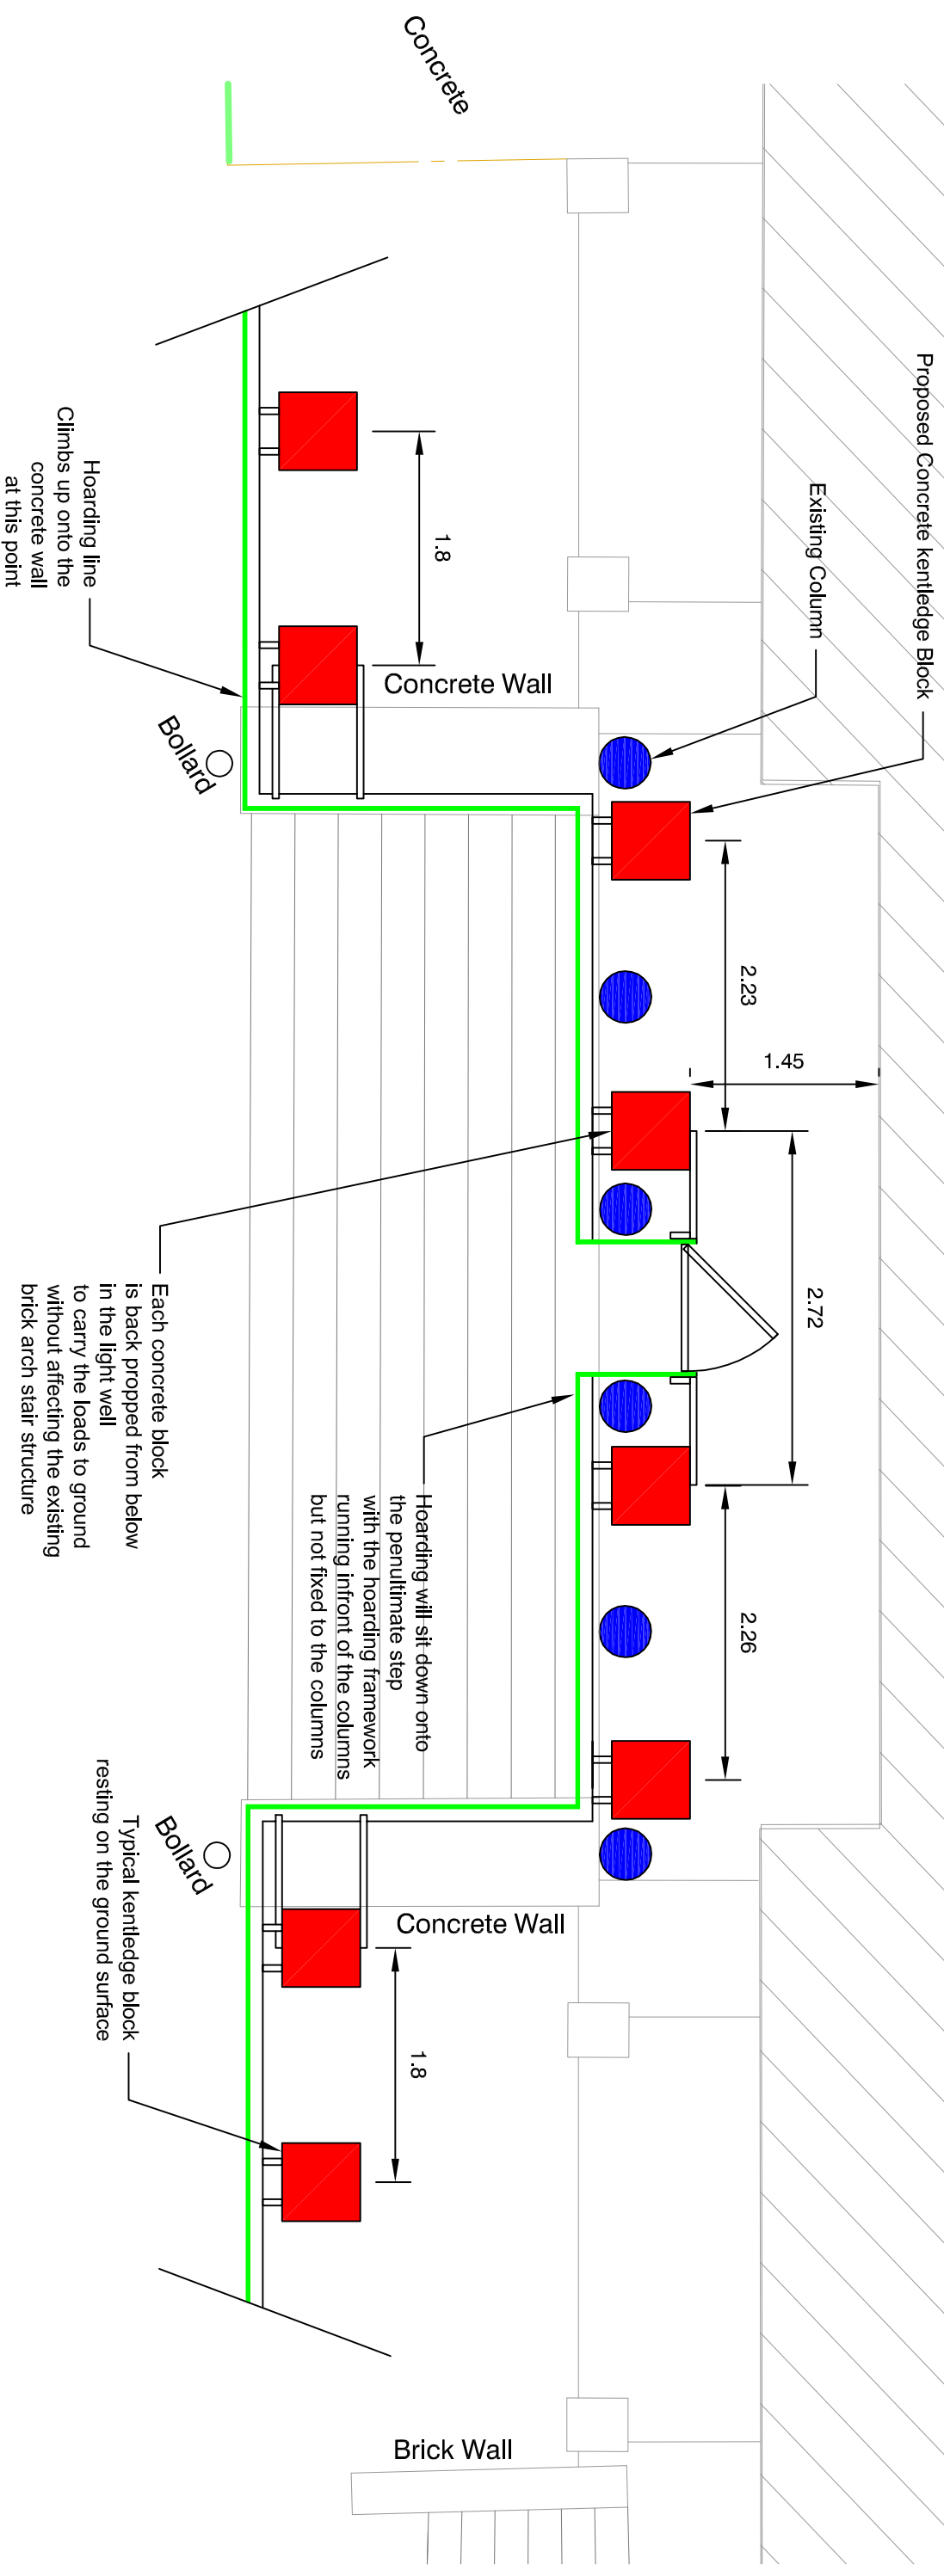

OLD HOUSE

KIDDERPORE AVE

KA-MA-Design-Hoarding line
Proposed Hoarding line and
Kentledge block layout

J.E.T. 1 : 50 10.07.15

rev A