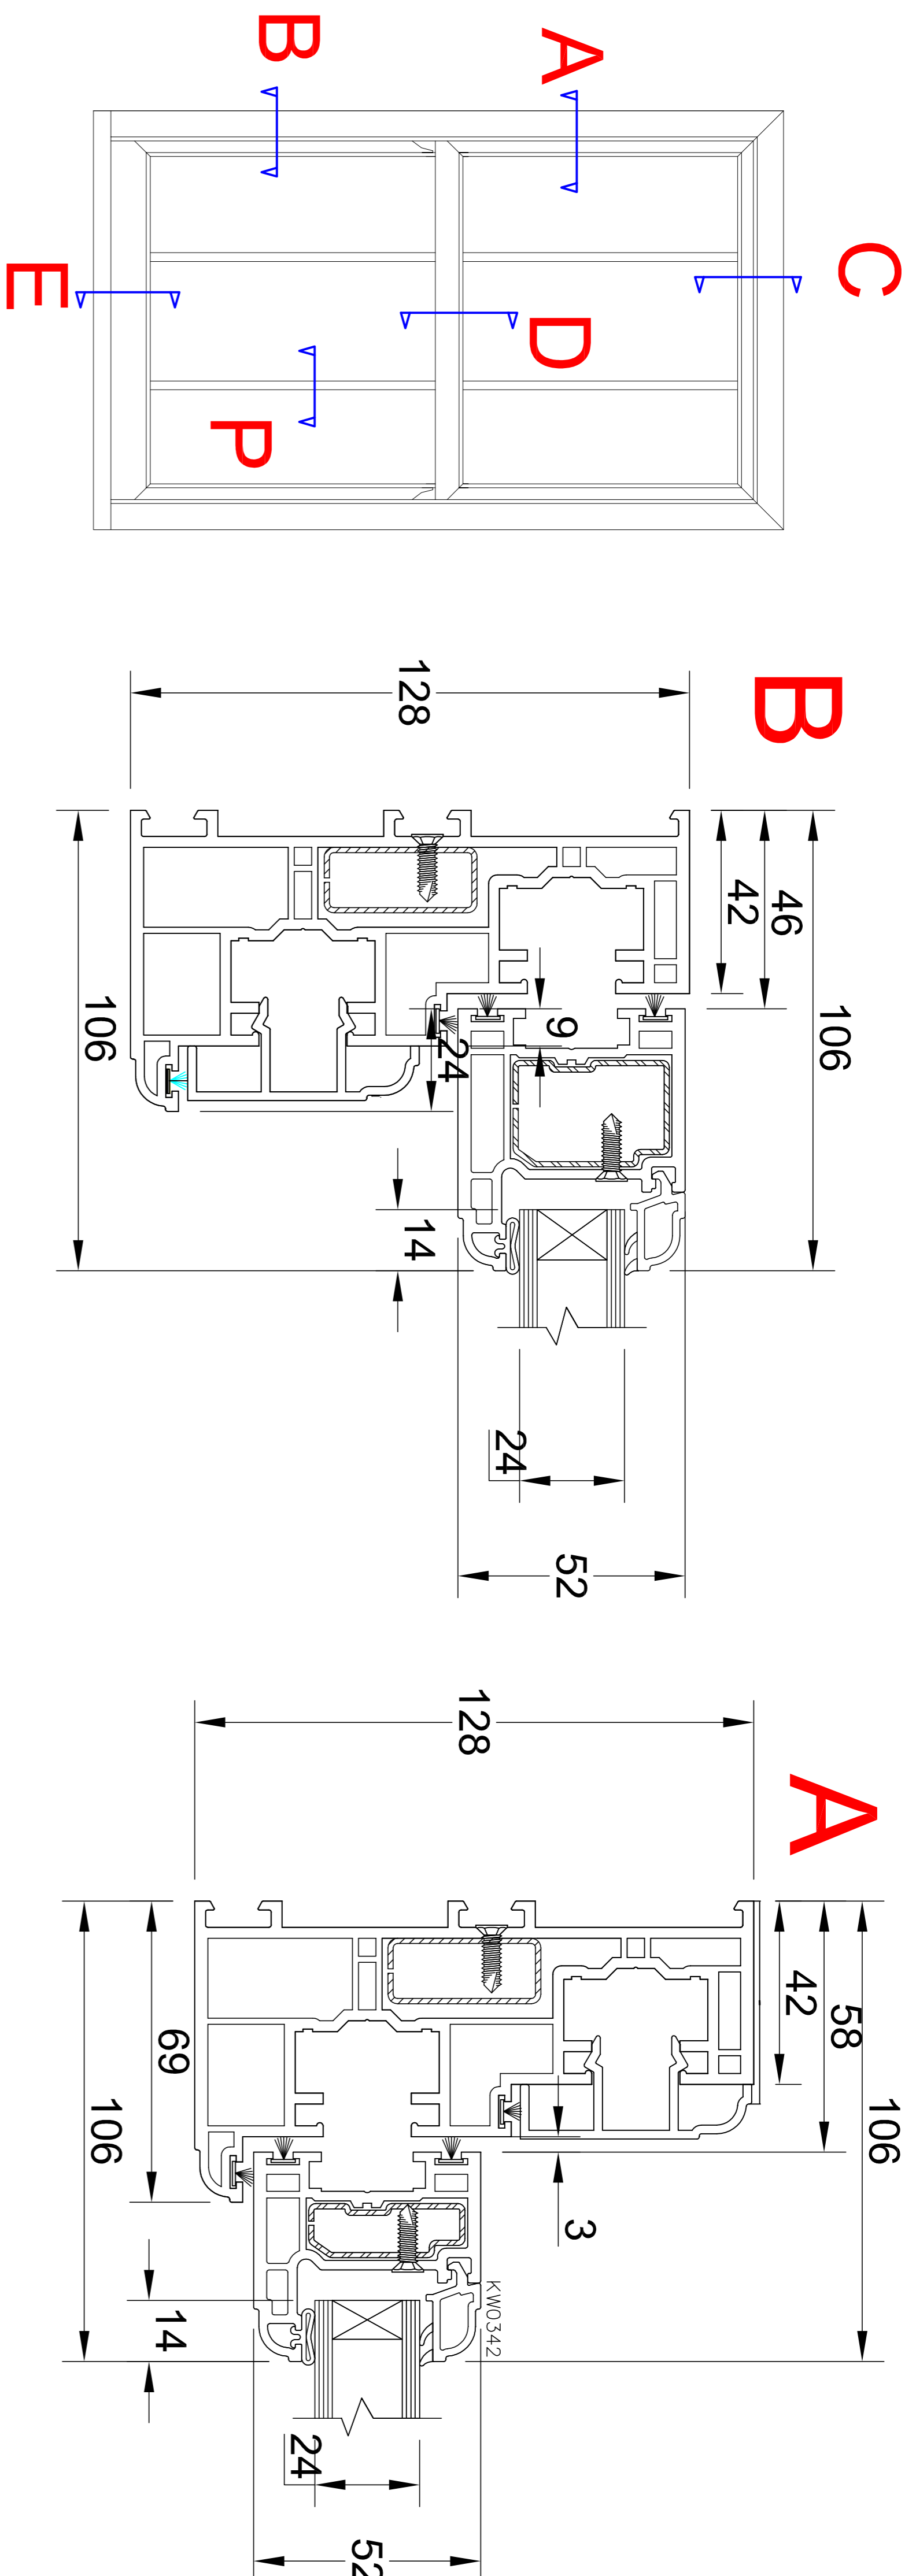

UPVC TRADITIONAL TILT SASH WINDOWS

PROPOSED WINDOW SCHEDULE

1) BEDROOM WINDOW-PVCU TRADITIONAL TILT SASH WINDOWS
 HT1, 1140 MM, WIDE X 1700 MM, HIGH, 1ST TRANSOM: 830, ARCHED HEAD INFILL: WHITE, BOX/LINING FINISH: WHITE, FINISH: WHITE, FURNITURE FINISH: GOLD, GASKET COLOUR: WHITE, GLASS WHOLE FRAME: 4MM CLEAR, GRGN/LEAD STYLE LVL 1: AUTHENTIC GEORGIAN, GRGN/LEAD STYLE LVL 2: AUTHENTIC GEORGIAN, RESTRICTOR: YES, SEALED UNIT TYPE: ENERGY SAVER PLUS, SPACER COLOUR: BLACK, WINDOW BOARDS: WHITE

2) BATHROOM WINDOW-PVCU TRADITIONAL TILT SASH WINDOWS
 HT1, 835 MM, WIDE X 1200 MM, HIGH, 1ST TRANSOM: 580, BOX/LINING FINISH: WHITE, FINISH: WHITE, FURNITURE FINISH: GOLD, GASKET COLOUR: WHITE, GLASS WHOLE FRAME: 4MM CLEAR, GRGN/LEAD STYLE LVL 1: AUTHENTIC GEORGIAN, GRGN/LEAD STYLE LVL 2: AUTHENTIC GEORGIAN, RESTRICTOR: YES, SEALED UNIT TYPE: ENERGY SAVER PLUS, SPACER COLOUR: BLACK, TOUGHENED GLASS, WINDOW BOARDS: WHITE

3) BEDROOM WINDOW-PVCU TRADITIONAL TILT SASH WINDOWS
 HT1, 1130 MM, WIDE X 1615 MM, HIGH, 1ST TRANSOM: 788, BOX/LINING FINISH: WHITE, FINISH: WHITE, FURNITURE FINISH: GOLD, GASKET COLOUR: WHITE, GLASS WHOLE FRAME: 4MM CLEAR, GRGN/LEAD STYLE LVL 1: AUTHENTIC GEORGIAN, GRGN/LEAD STYLE LVL 2: AUTHENTIC GEORGIAN, RESTRICTOR: YES, SEALED UNIT TYPE: ENERGY SAVER PLUS, SPACER COLOUR: BLACK

4) BATHROOM WINDOW-PVCU TRADITIONAL TILT SASH WINDOWS
 HT1, 830 MM, WIDE X 1220 MM, HIGH, 1ST TRANSOM: 590, BOX/LINING FINISH: WHITE, FINISH: WHITE, FURNITURE FINISH: GOLD, GASKET COLOUR: WHITE, GLASS WHOLE FRAME: 4MM CLEAR, GRGN/LEAD STYLE LVL 1: AUTHENTIC GEORGIAN, GRGN/LEAD STYLE LVL 2: AUTHENTIC GEORGIAN, RESTRICTOR: YES, SEALED UNIT TYPE: ENERGY SAVER PLUS, SPACER COLOUR: BLACK, TOUGHENED GLASS, WINDOW BOARDS: WHITE