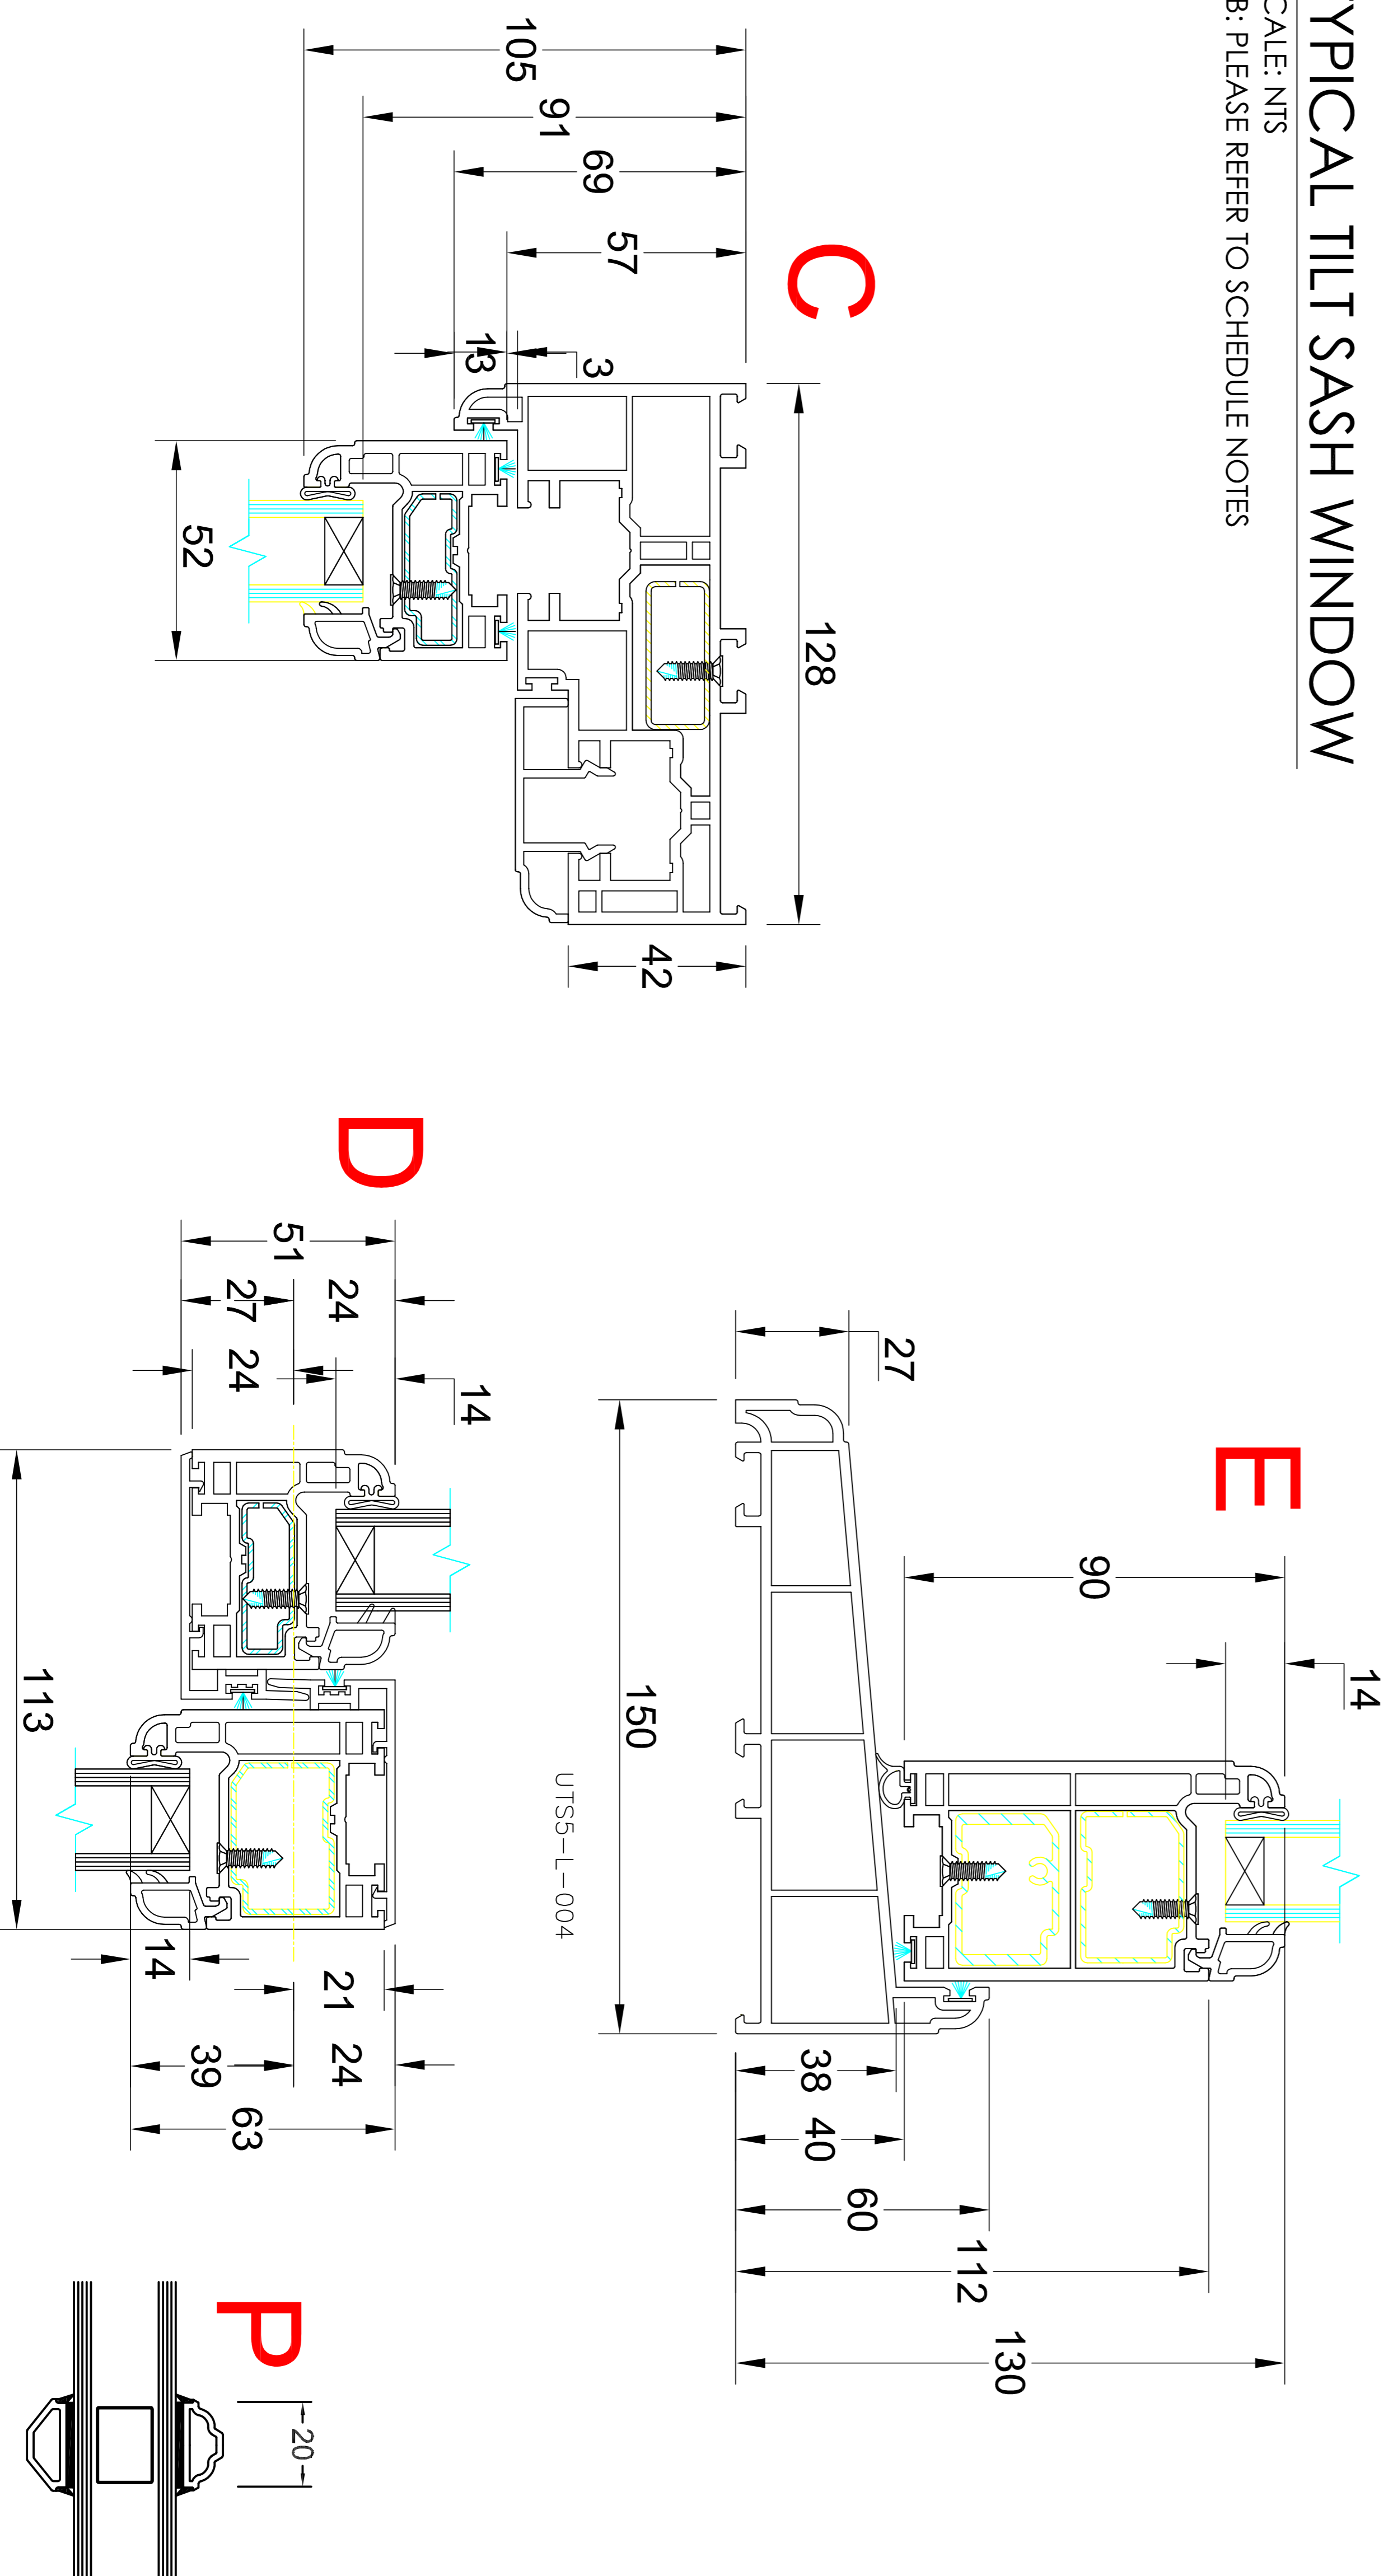

TYPICAL TILT SASH WINDOW

SCALE: NTS

NB: PLEASE REFER TO SCHEDULE NOTES

Title: PLEVSNER

Scale: 1:1 / 1:10 / NTS

Date: 11/07/2015

Paper Size: A1

Drawing No. 2217/PP/03