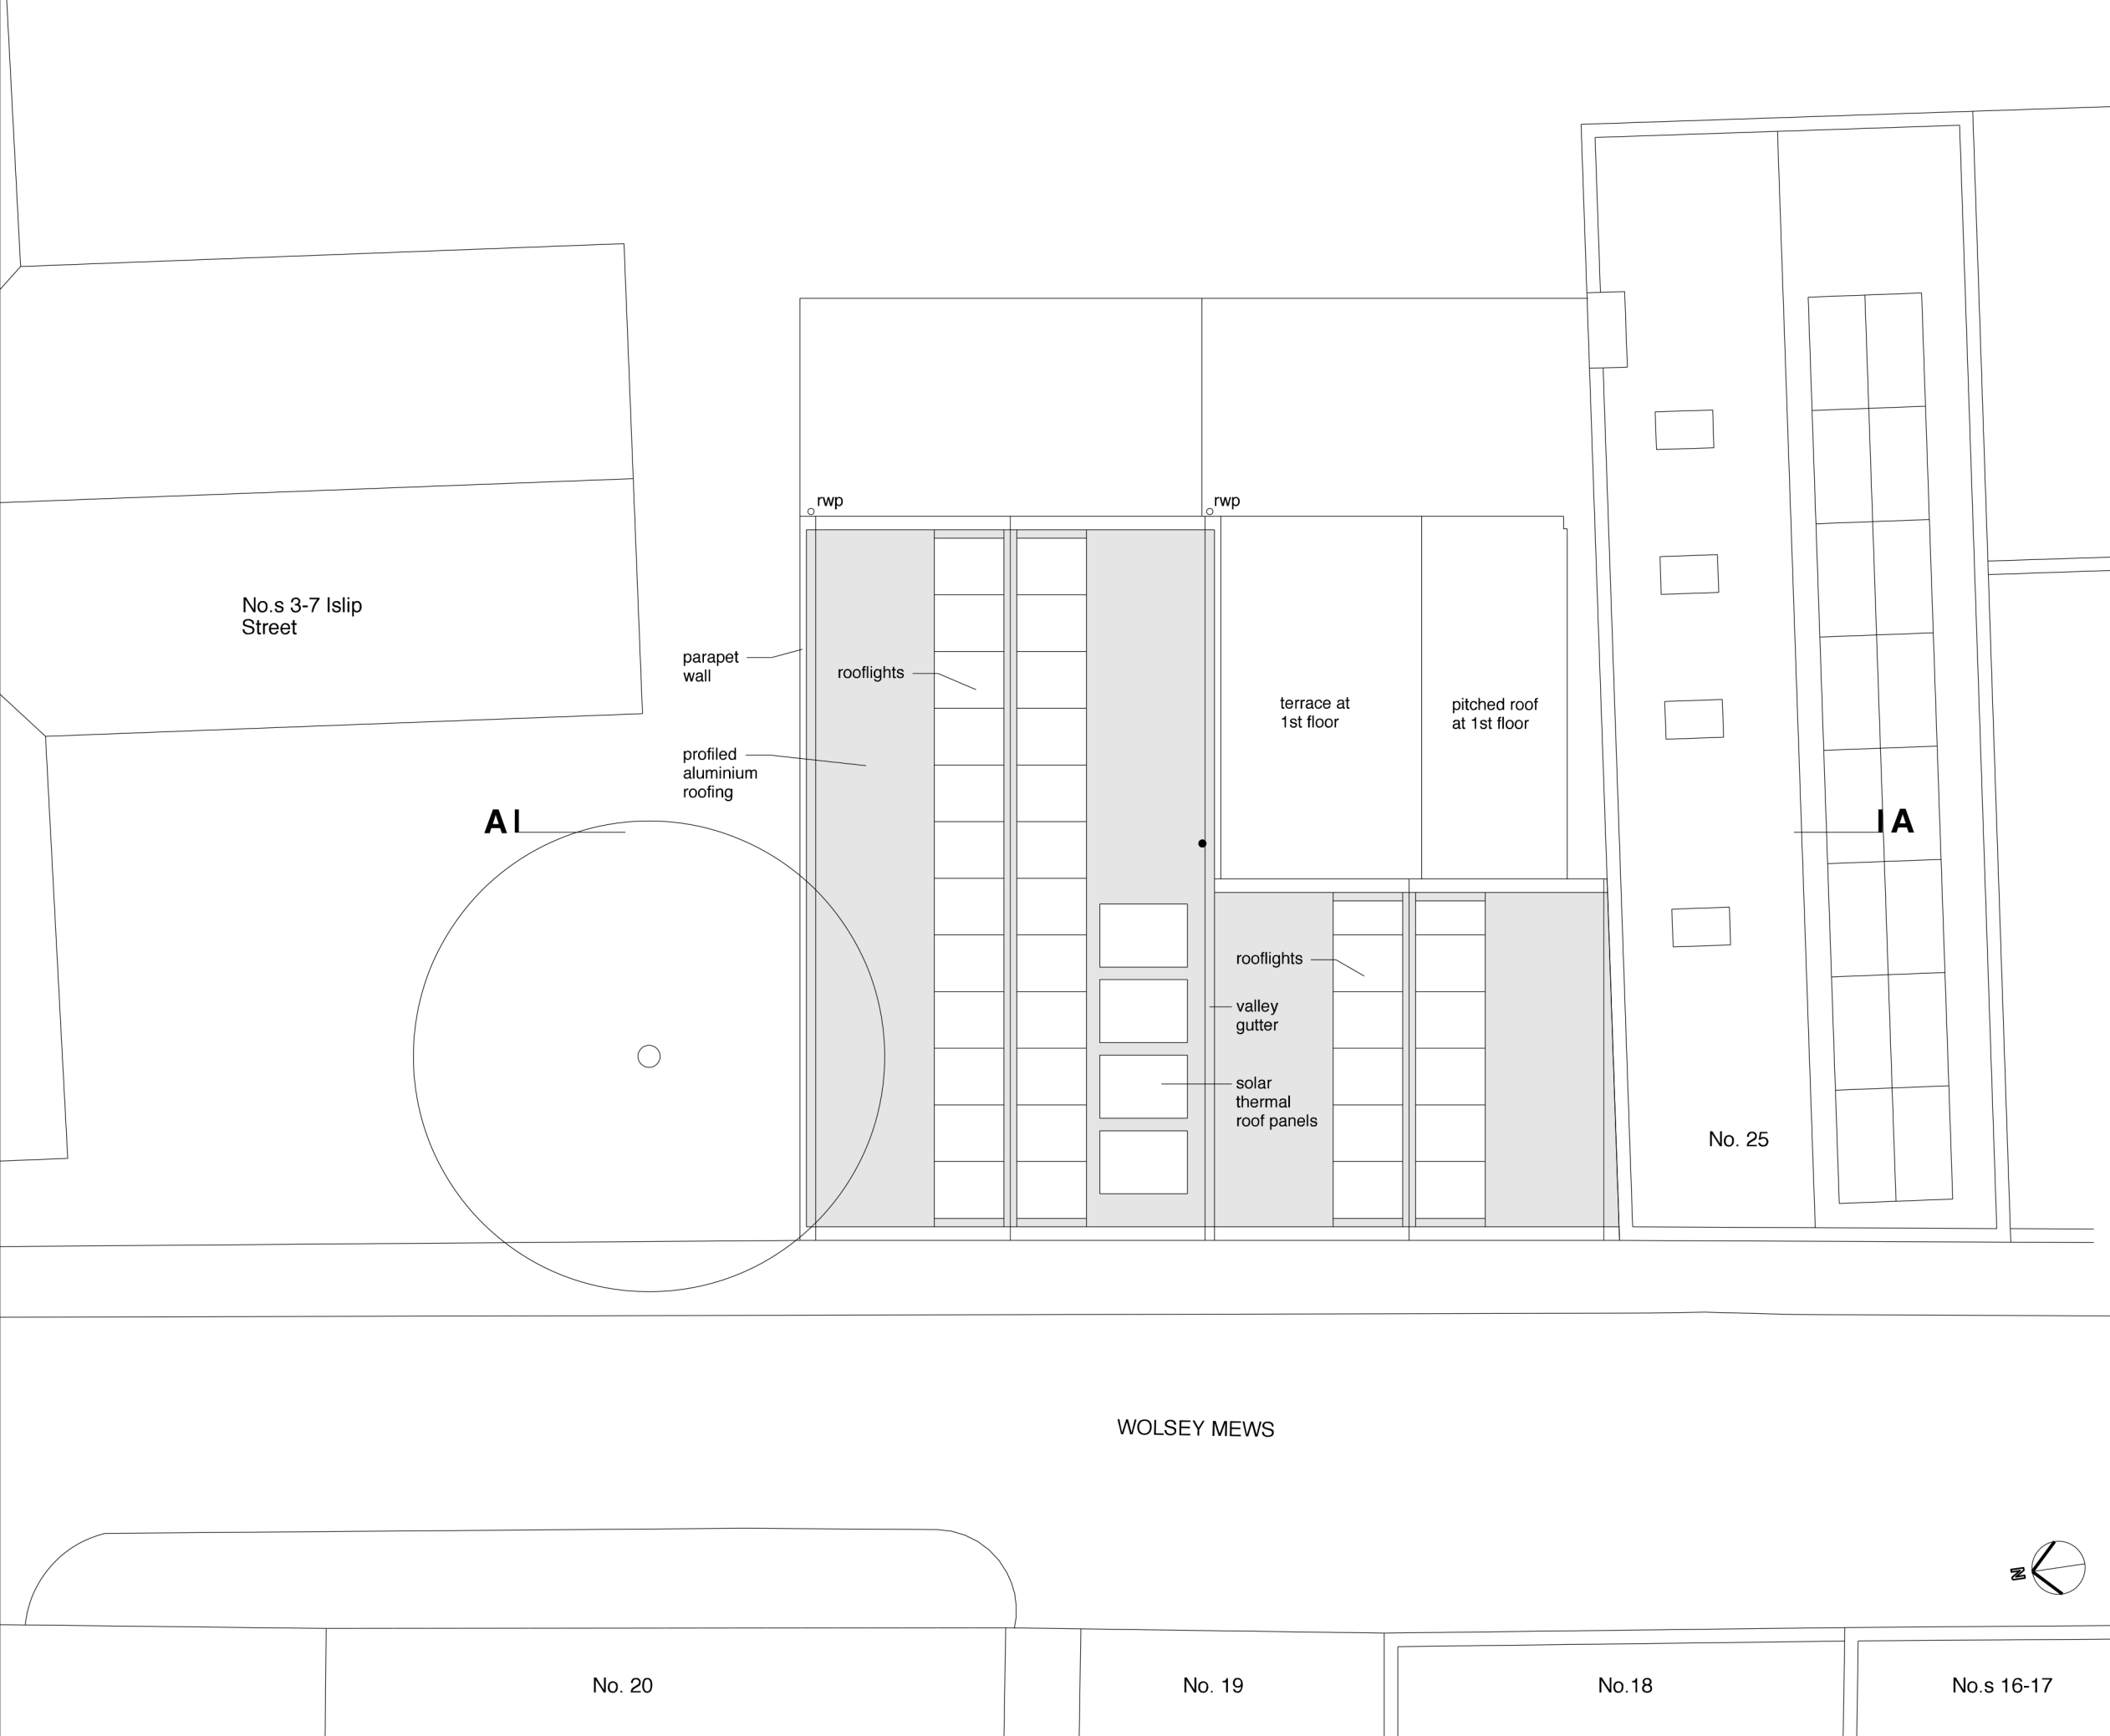

| Revision | Date | By | Checked |
|---------------------|----------|----|---------|
| A | 20.06.15 | CB | BH |
| Issued for Planning | | | |

For
 Planning

Proposed Roof Plan
 Wolsey Mews Garages
 London NW5 2DX

1590_P04A

Scale: 1:100 at A3
 Date: 24/03/15
 Drawn: BH

BURD HAWARD ARCHITECTS
 United House, North Road
 London, N7 9DP
 T +44 20 7267 9815
 E studio@burdhaward.com