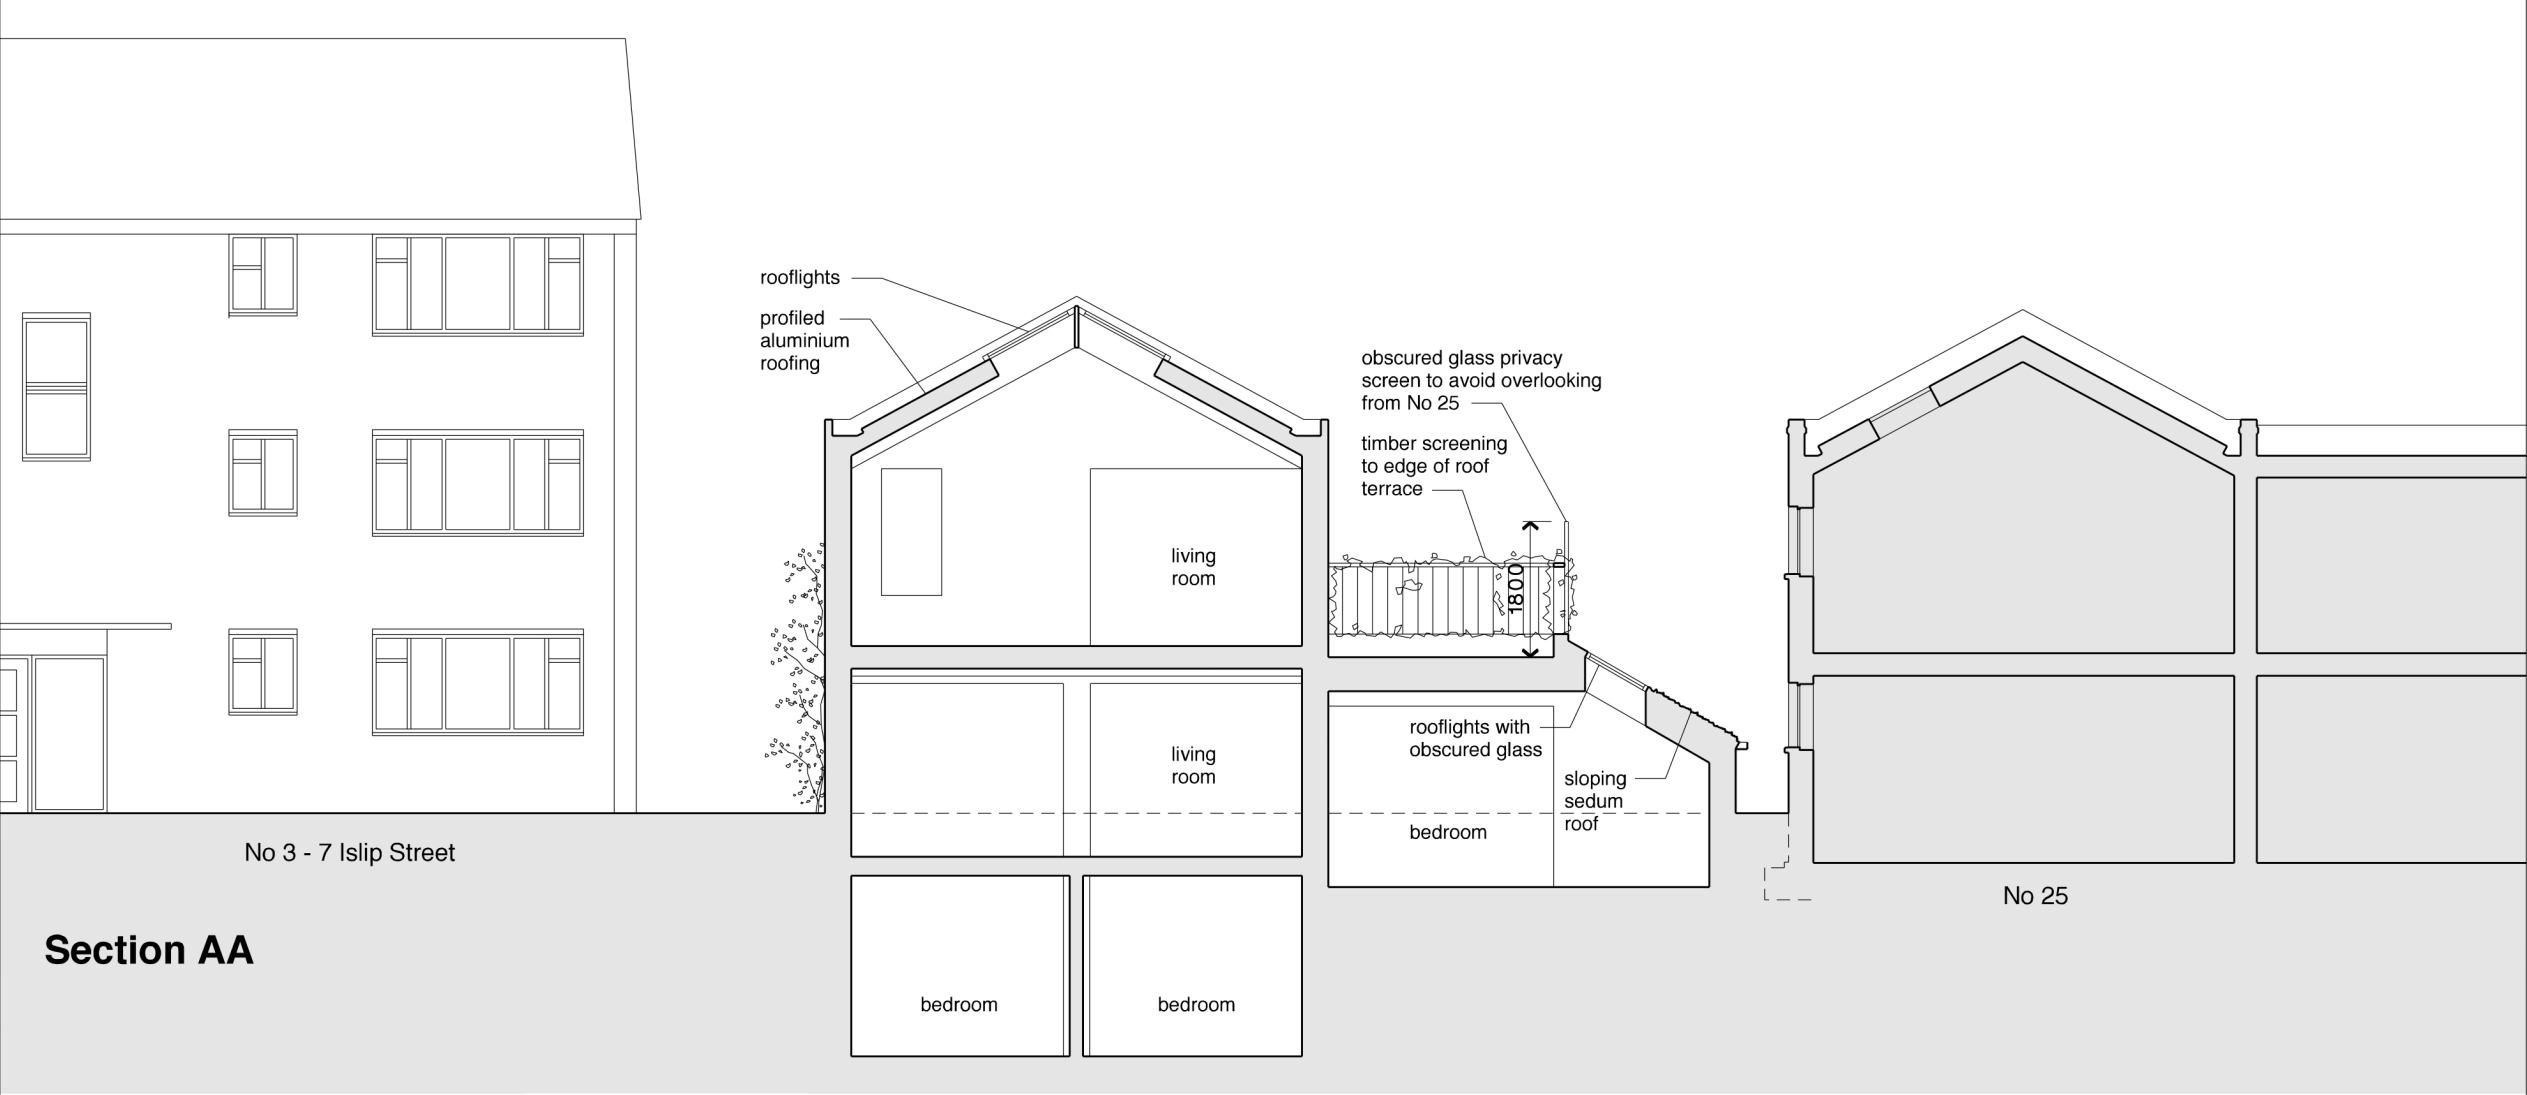

**Section AA**

B	20.06.15	CB	BH
Revised for Planning Issue			
A	19.05.15	CB	BH
Elevations revised			
Revision	Date	By	Checked

For  
 Planning

**Proposed Section AA & West Elevation**

Wolsey Mews Garages  
 London NW5 2DX

**1590\_P05B**

Scale: 1:100 at A3  
 Date: 24/03/15  
 Drawn: BH

**West Elevation**

**BURD HAWARD ARCHITECTS**  
 United House, North Road  
 London, N7 9DP  
 T +44 20 7267 9815  
 E studio@burdward.com