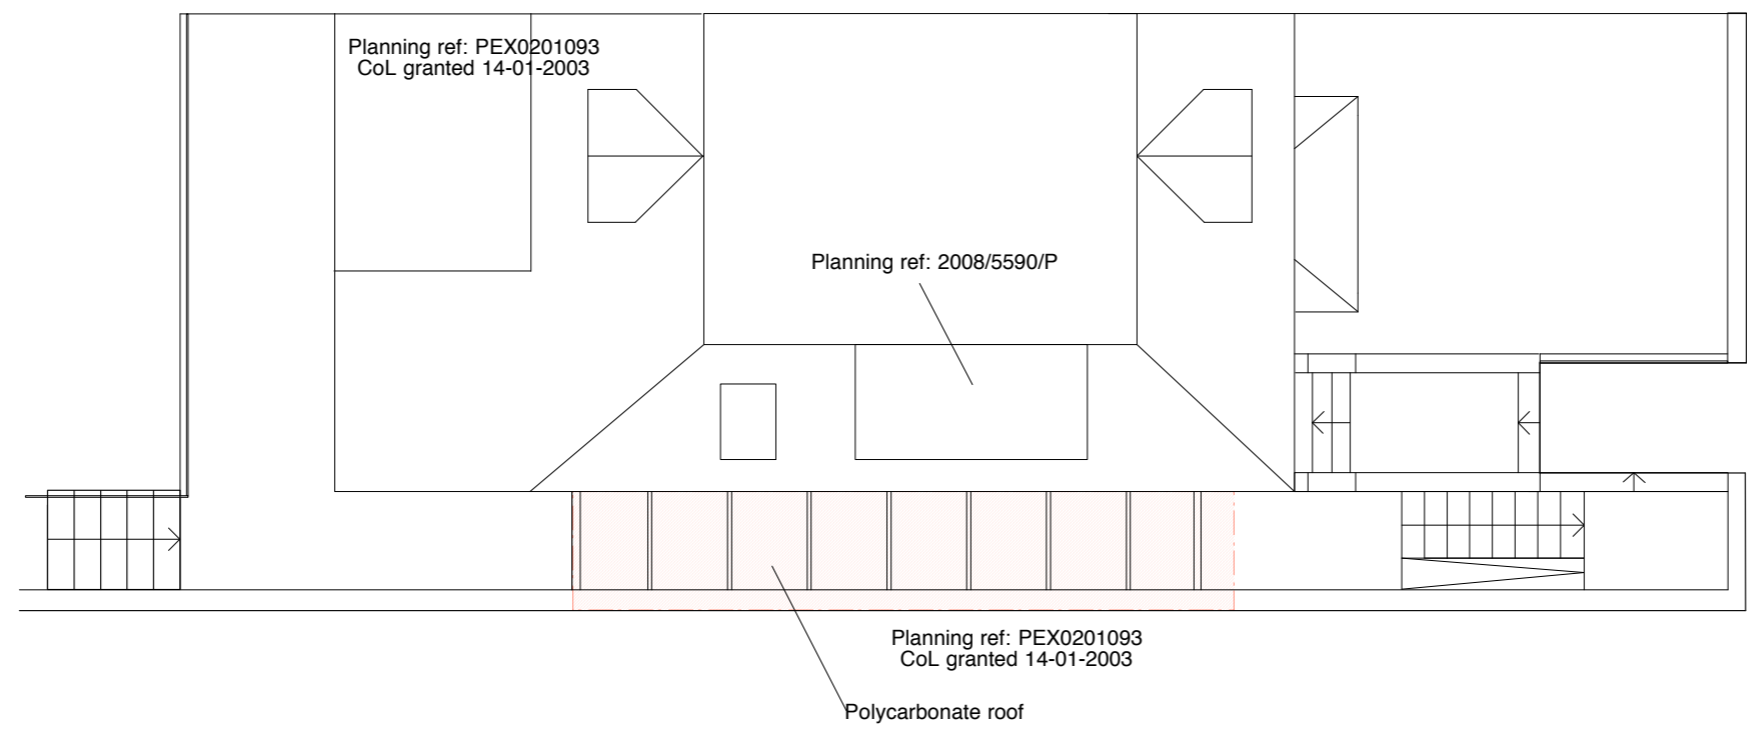

7 Existing lower ground plan  
Scale: 1:100

8 Existing roof plan  
Scale: 1:100

project	: 21 Dartmouth Park Avenue	<b>boyarsky murphy architects</b> 64 oakley square london nw1 1nj t: 020 7388 3572 e: mail@boyarskymurphy.com
title	: existing plans	
scale	: 1:100@ A3	
dwg no	: DPA02	
status	: Planning Application	
date	: July 2015	