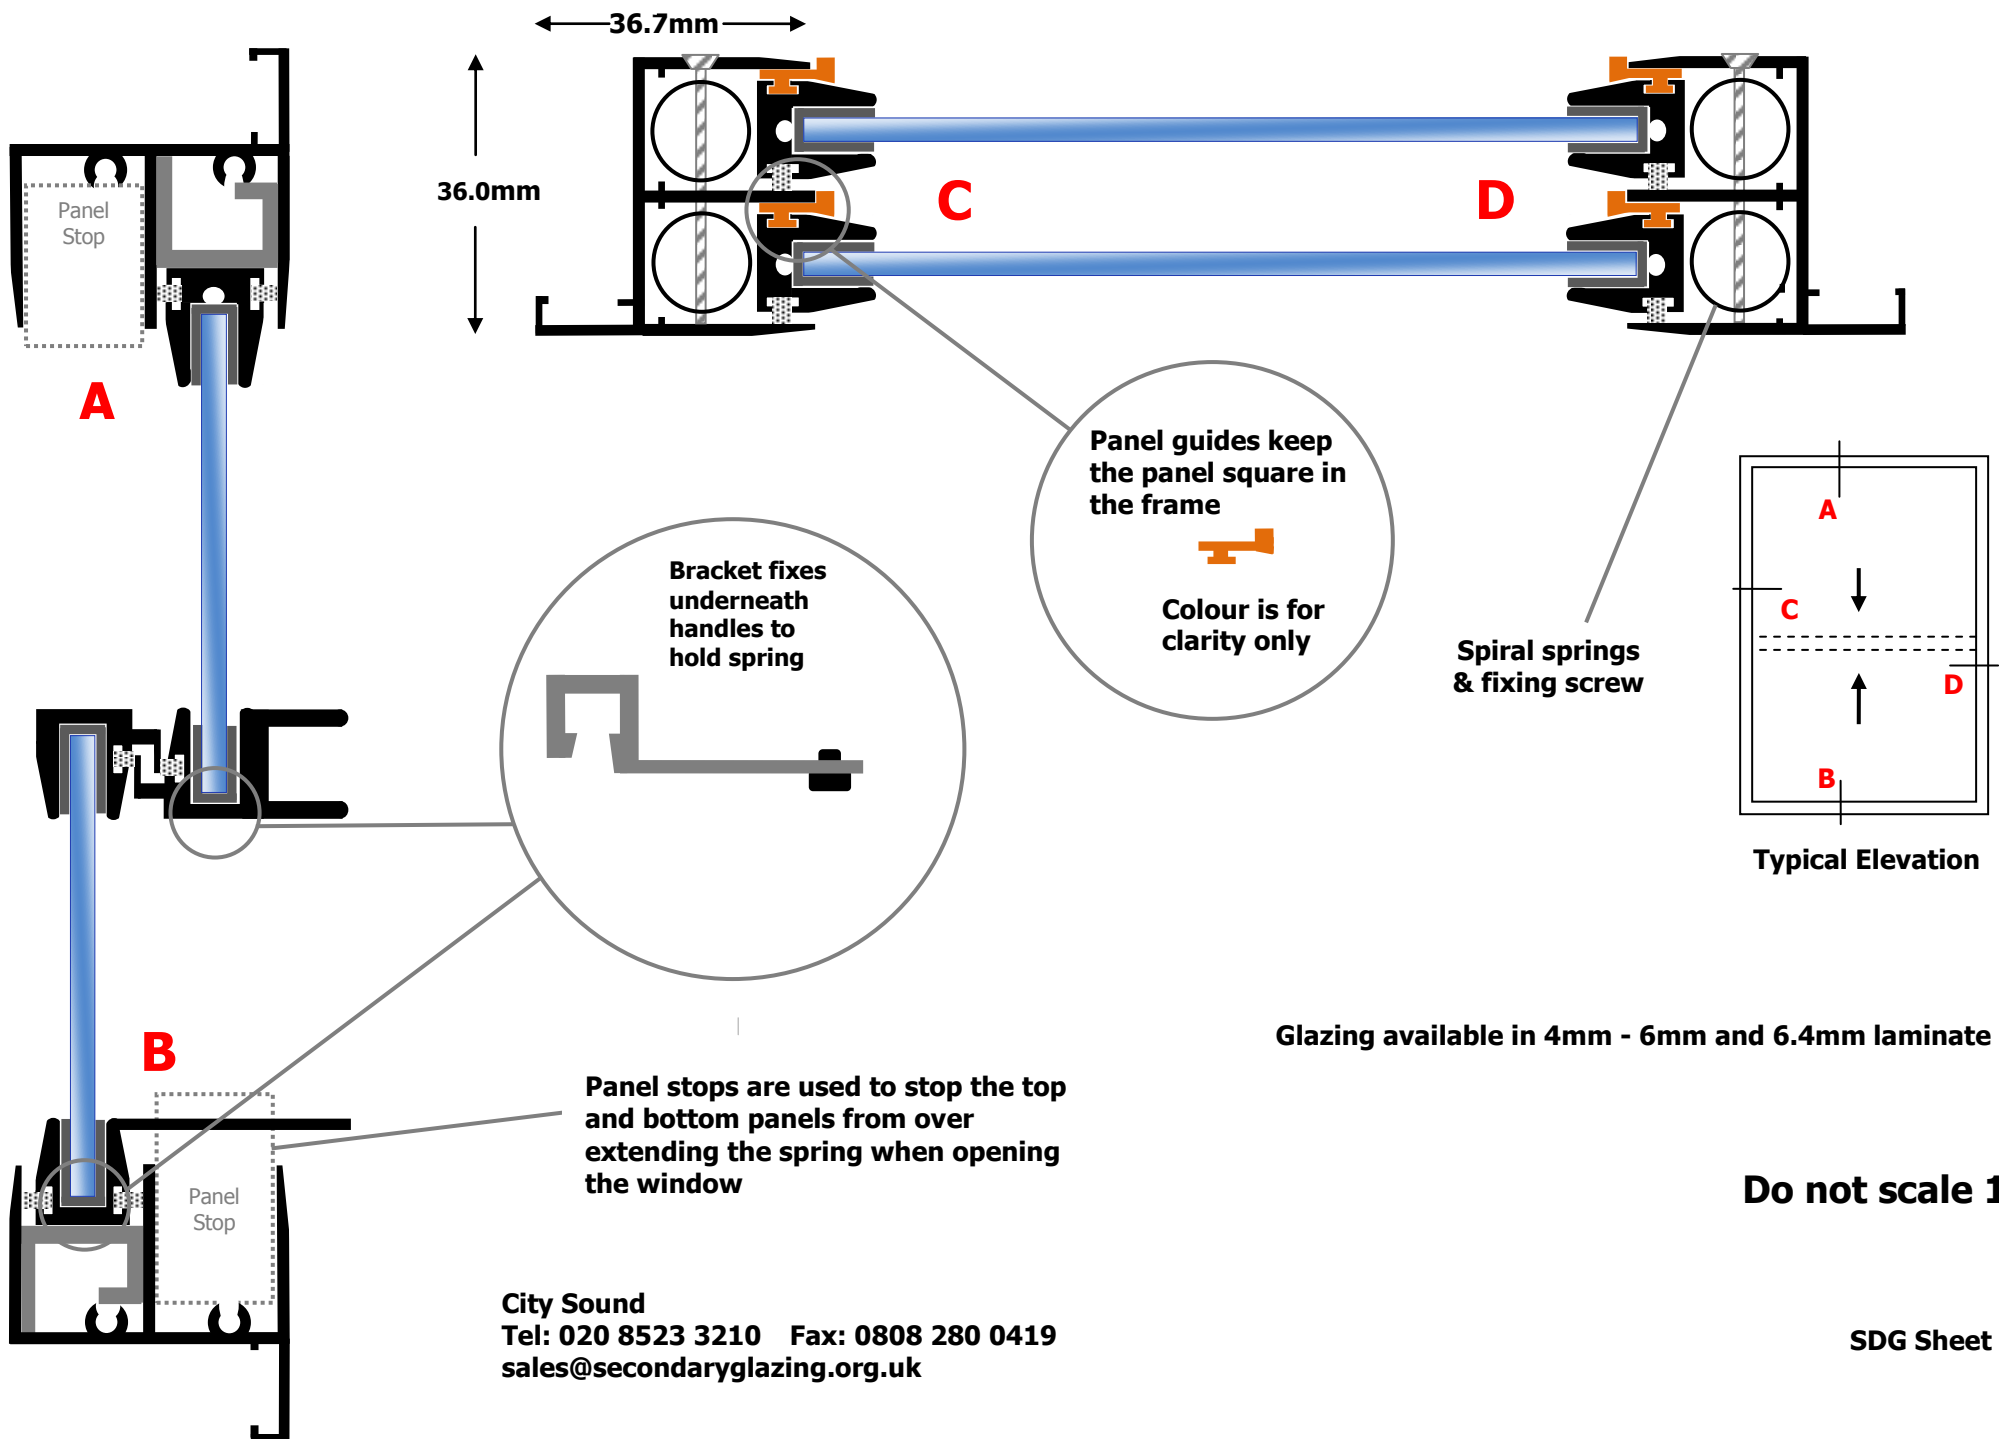

Secondary Glazing Counterbalanced Vertical Slider

Outerframe 807/808 - Odd Leg - Reverse Fix

City Sound
 Tel: 020 8523 3210 Fax: 0808 280 0419
 sales@secondaryglazing.org.uk

SDG Sheet No 10