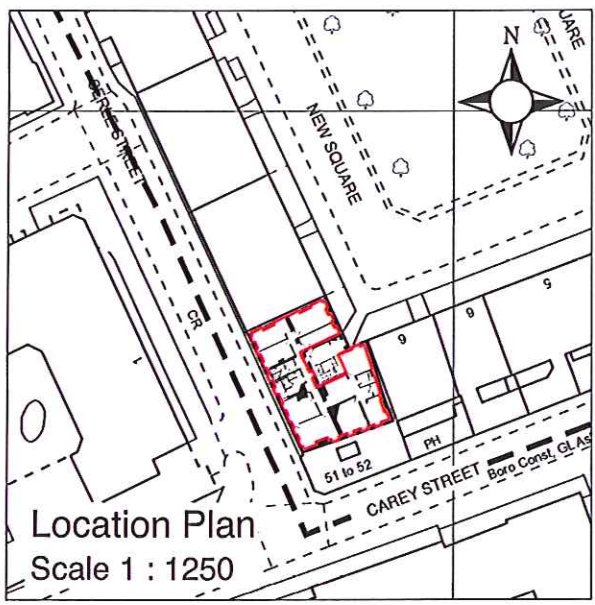

7 New Square North and South  
 London  
 WC2A 3QS

Scale 1:200

← DIRECTION OF CAREY STREET

First Floor  
 (North and South)

PAVEMENT OF NEW SQUARE

|   |                                    |
|---|------------------------------------|
| NOTES   |                                    |
| Magnolia Square Limited<br>20 Broadwick Street<br>Soho<br>London<br>W1F 8HT |                                    |
| 020 7479 4855   |                                    |
|   |                                    |
| PRINT AT A4   |                                    |
| PROJECT   | 7 New Square<br>London<br>WC2A 3QS |
| MEASURED SURVEY   |                                    |
| DRAWING TITLE<br>LEASEPLAN  |                                    |
| SCALE   | DATE                               |
| 1:200   | May 15                             |
| DRAWING NUMBER  |                                    |
| 1   | 10338                              |