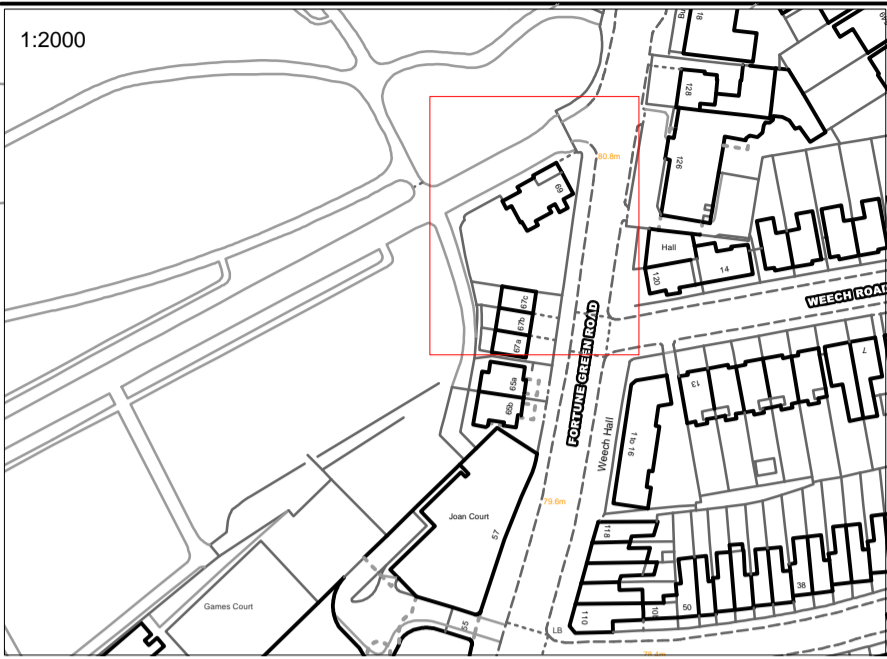

1:2000

80.8m

LOCATED WITHIN VESTIBULE,  
TO WEST OF DOOR

69

67c

ROAD

© Crown copyright and database rights 2014  
Ordnance Survey 100019726.

Scale: 1:200 @ A3

Print Date:

Printed By:

Map Ref No: