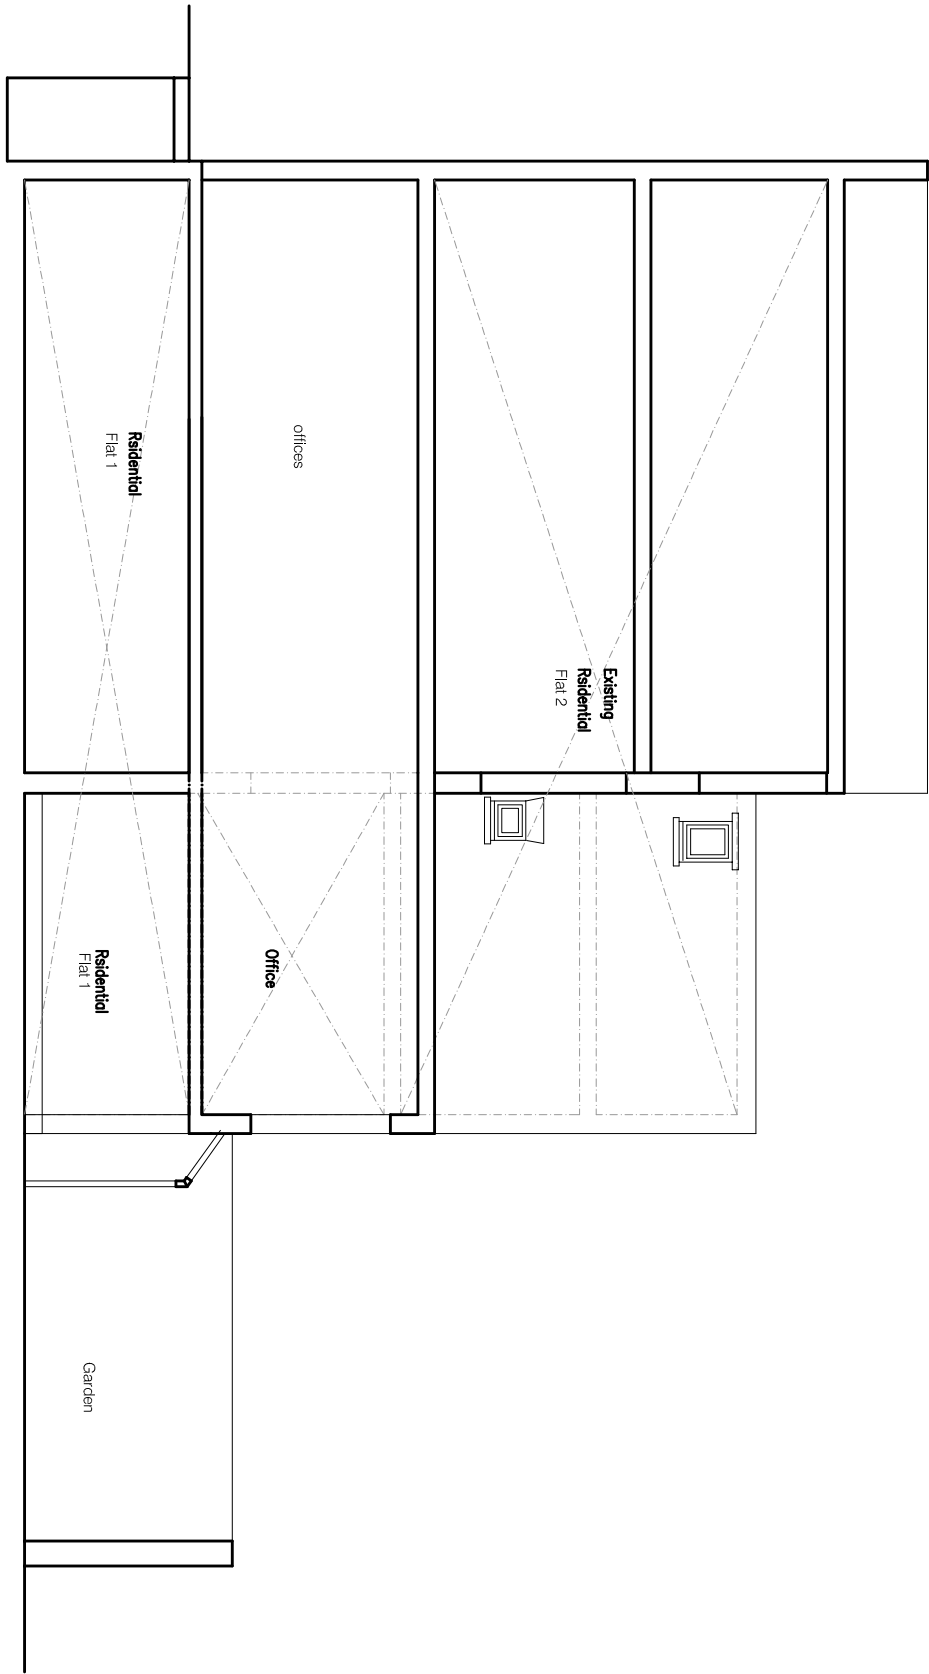

SECTION A - A

A4

Yiannis Pareas Chartered Architects  
82 Mill Lane  
London NW6 1NL  
Tel 020 7431 5022

fax 020 7435 6571

82 MILL LANE  
LONDON NW6 1NL

SCALE 1:100

SECTION A - A  
AS PROPOSED

DRAWING NO 376/5