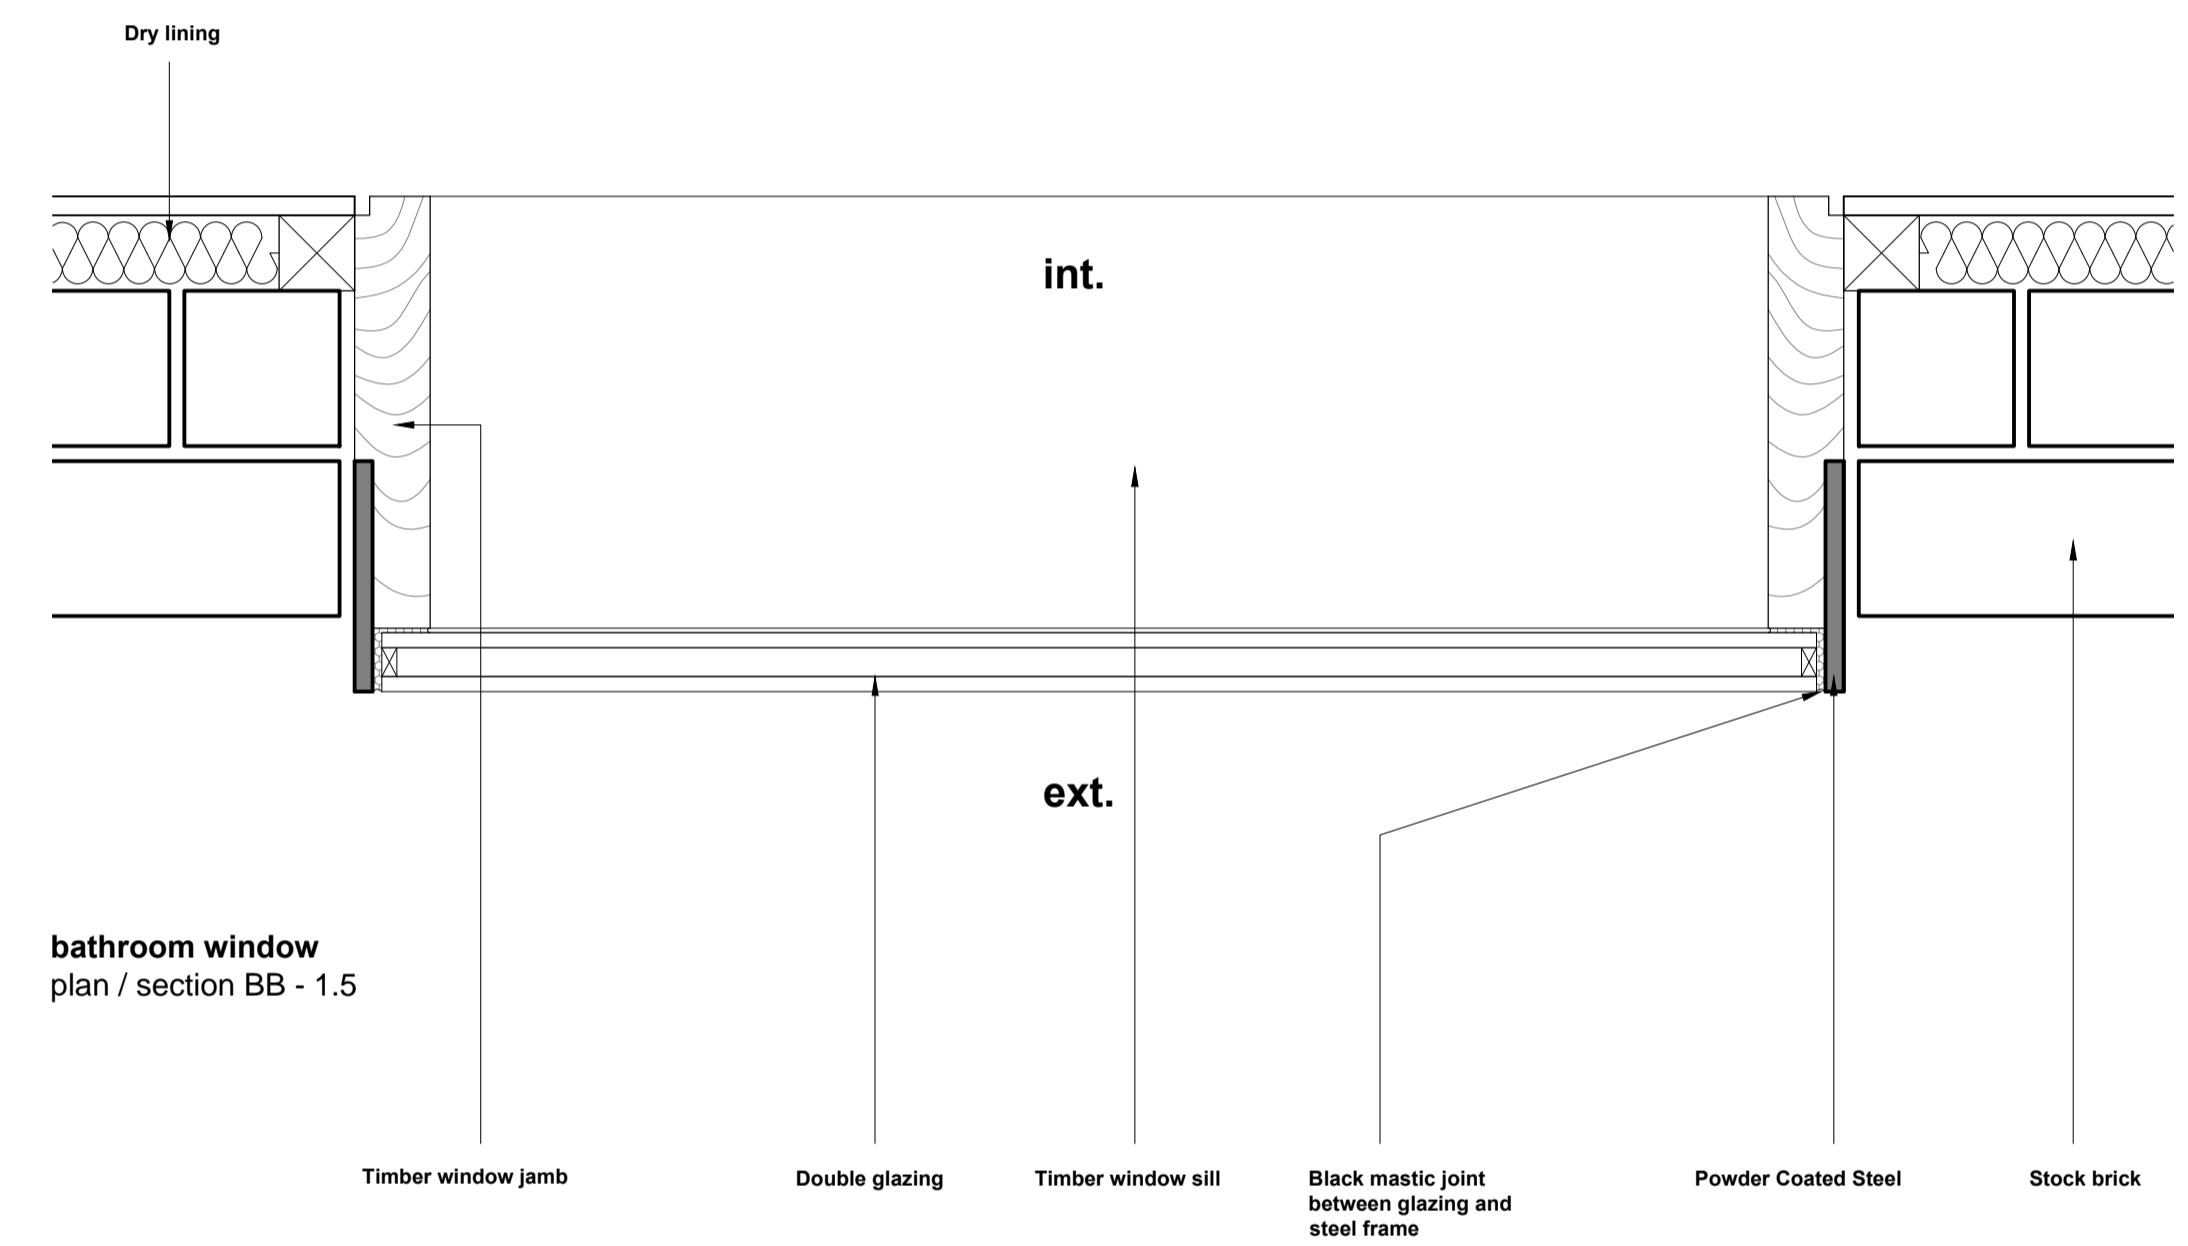

bathroom window
section AA - 1.5

bathroom window
elevation - 1.5

JK
 JAN KATTEIN ARCHITECTS
 www.jankattein.com / mail@jankattein.com
 277 New North Road / London N1 7AA / UK / +44 (0)20 7704 0604

Notes

Do not scale from this drawing.
 Report any discrepancies.
 Copyright owned by Jan Kattein Architects.

Project Name **4a Burton Street**

Project Number **047**

Drawing Name **Construction Details**

Drawing Number	007	Revision	-
----------------	------------	----------	---

Scale **1:5 @ A1** Date **26 06 2015**

Drawing Status **Planning Application**