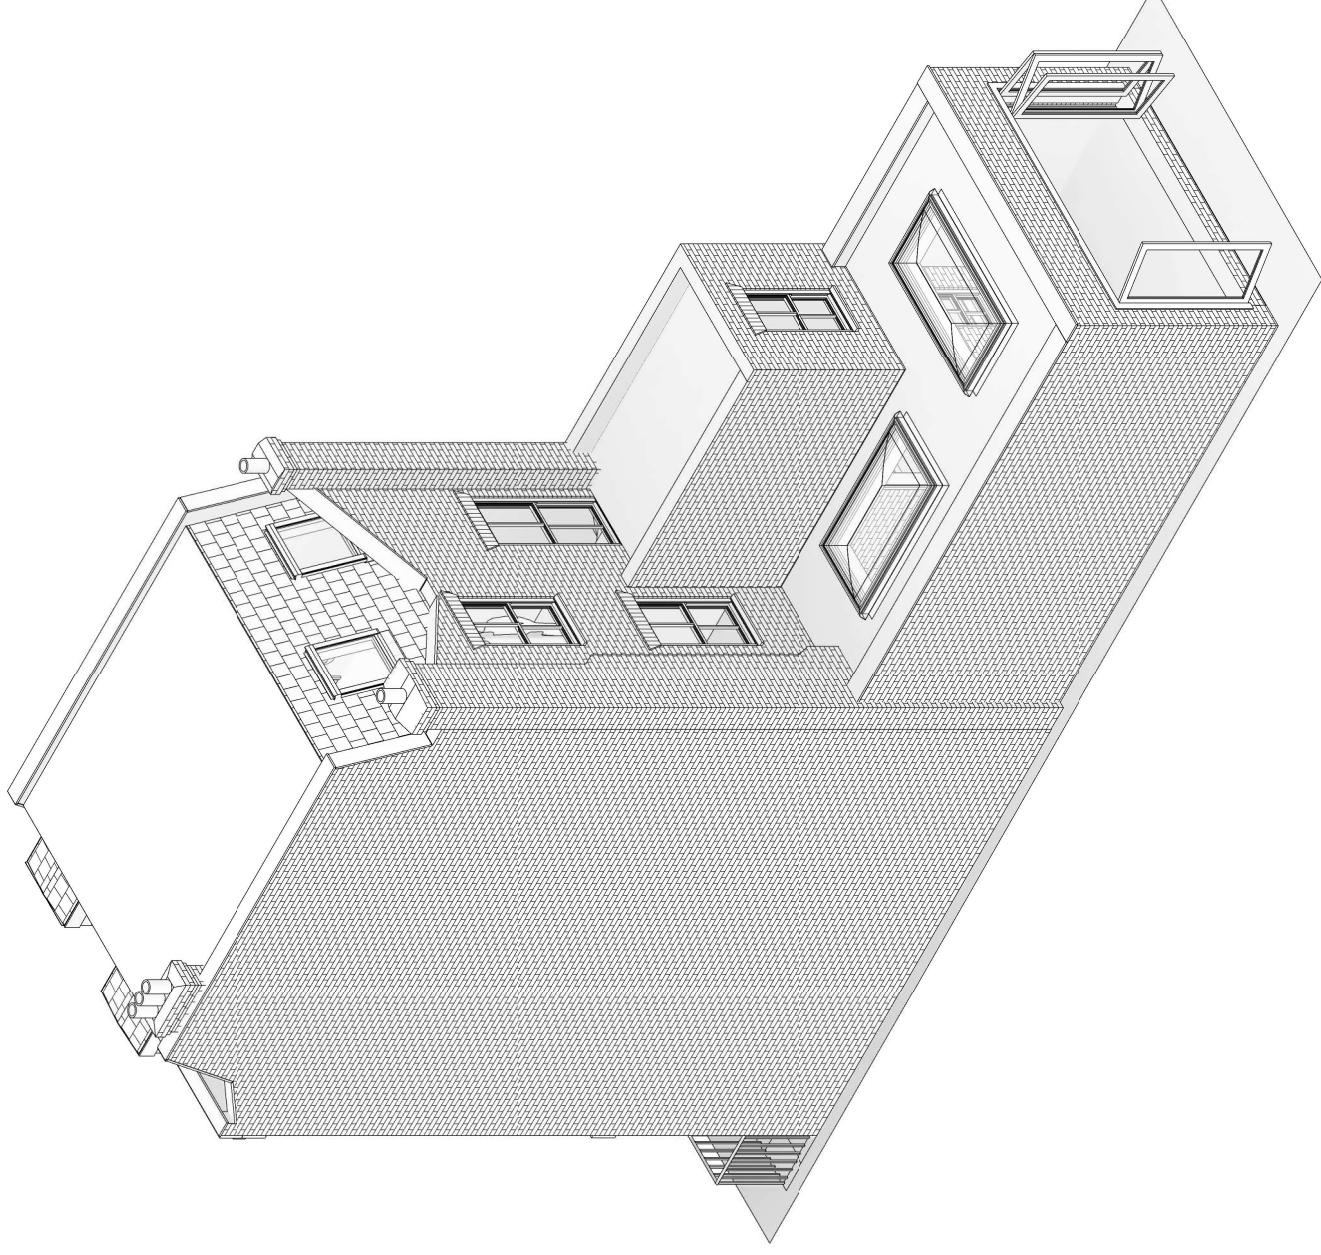

3d View 2-2

2

No.	Description	Date

020 8524 7222
info@icondesignmanagement.com

Suite 5 - 6, 81 Old Church Street
London, E4 6ST

PROJECT
49 Hartland Road NW1 8DB

SHEET
Proposed 3D Views

CLIENT
Mr&Mrs Cakir

Date 29/06/2015
Project number 15149
Scale (@ A3)

Drawn by OZ
DRAWING NUMBER
PL108
Checked by EO
REV