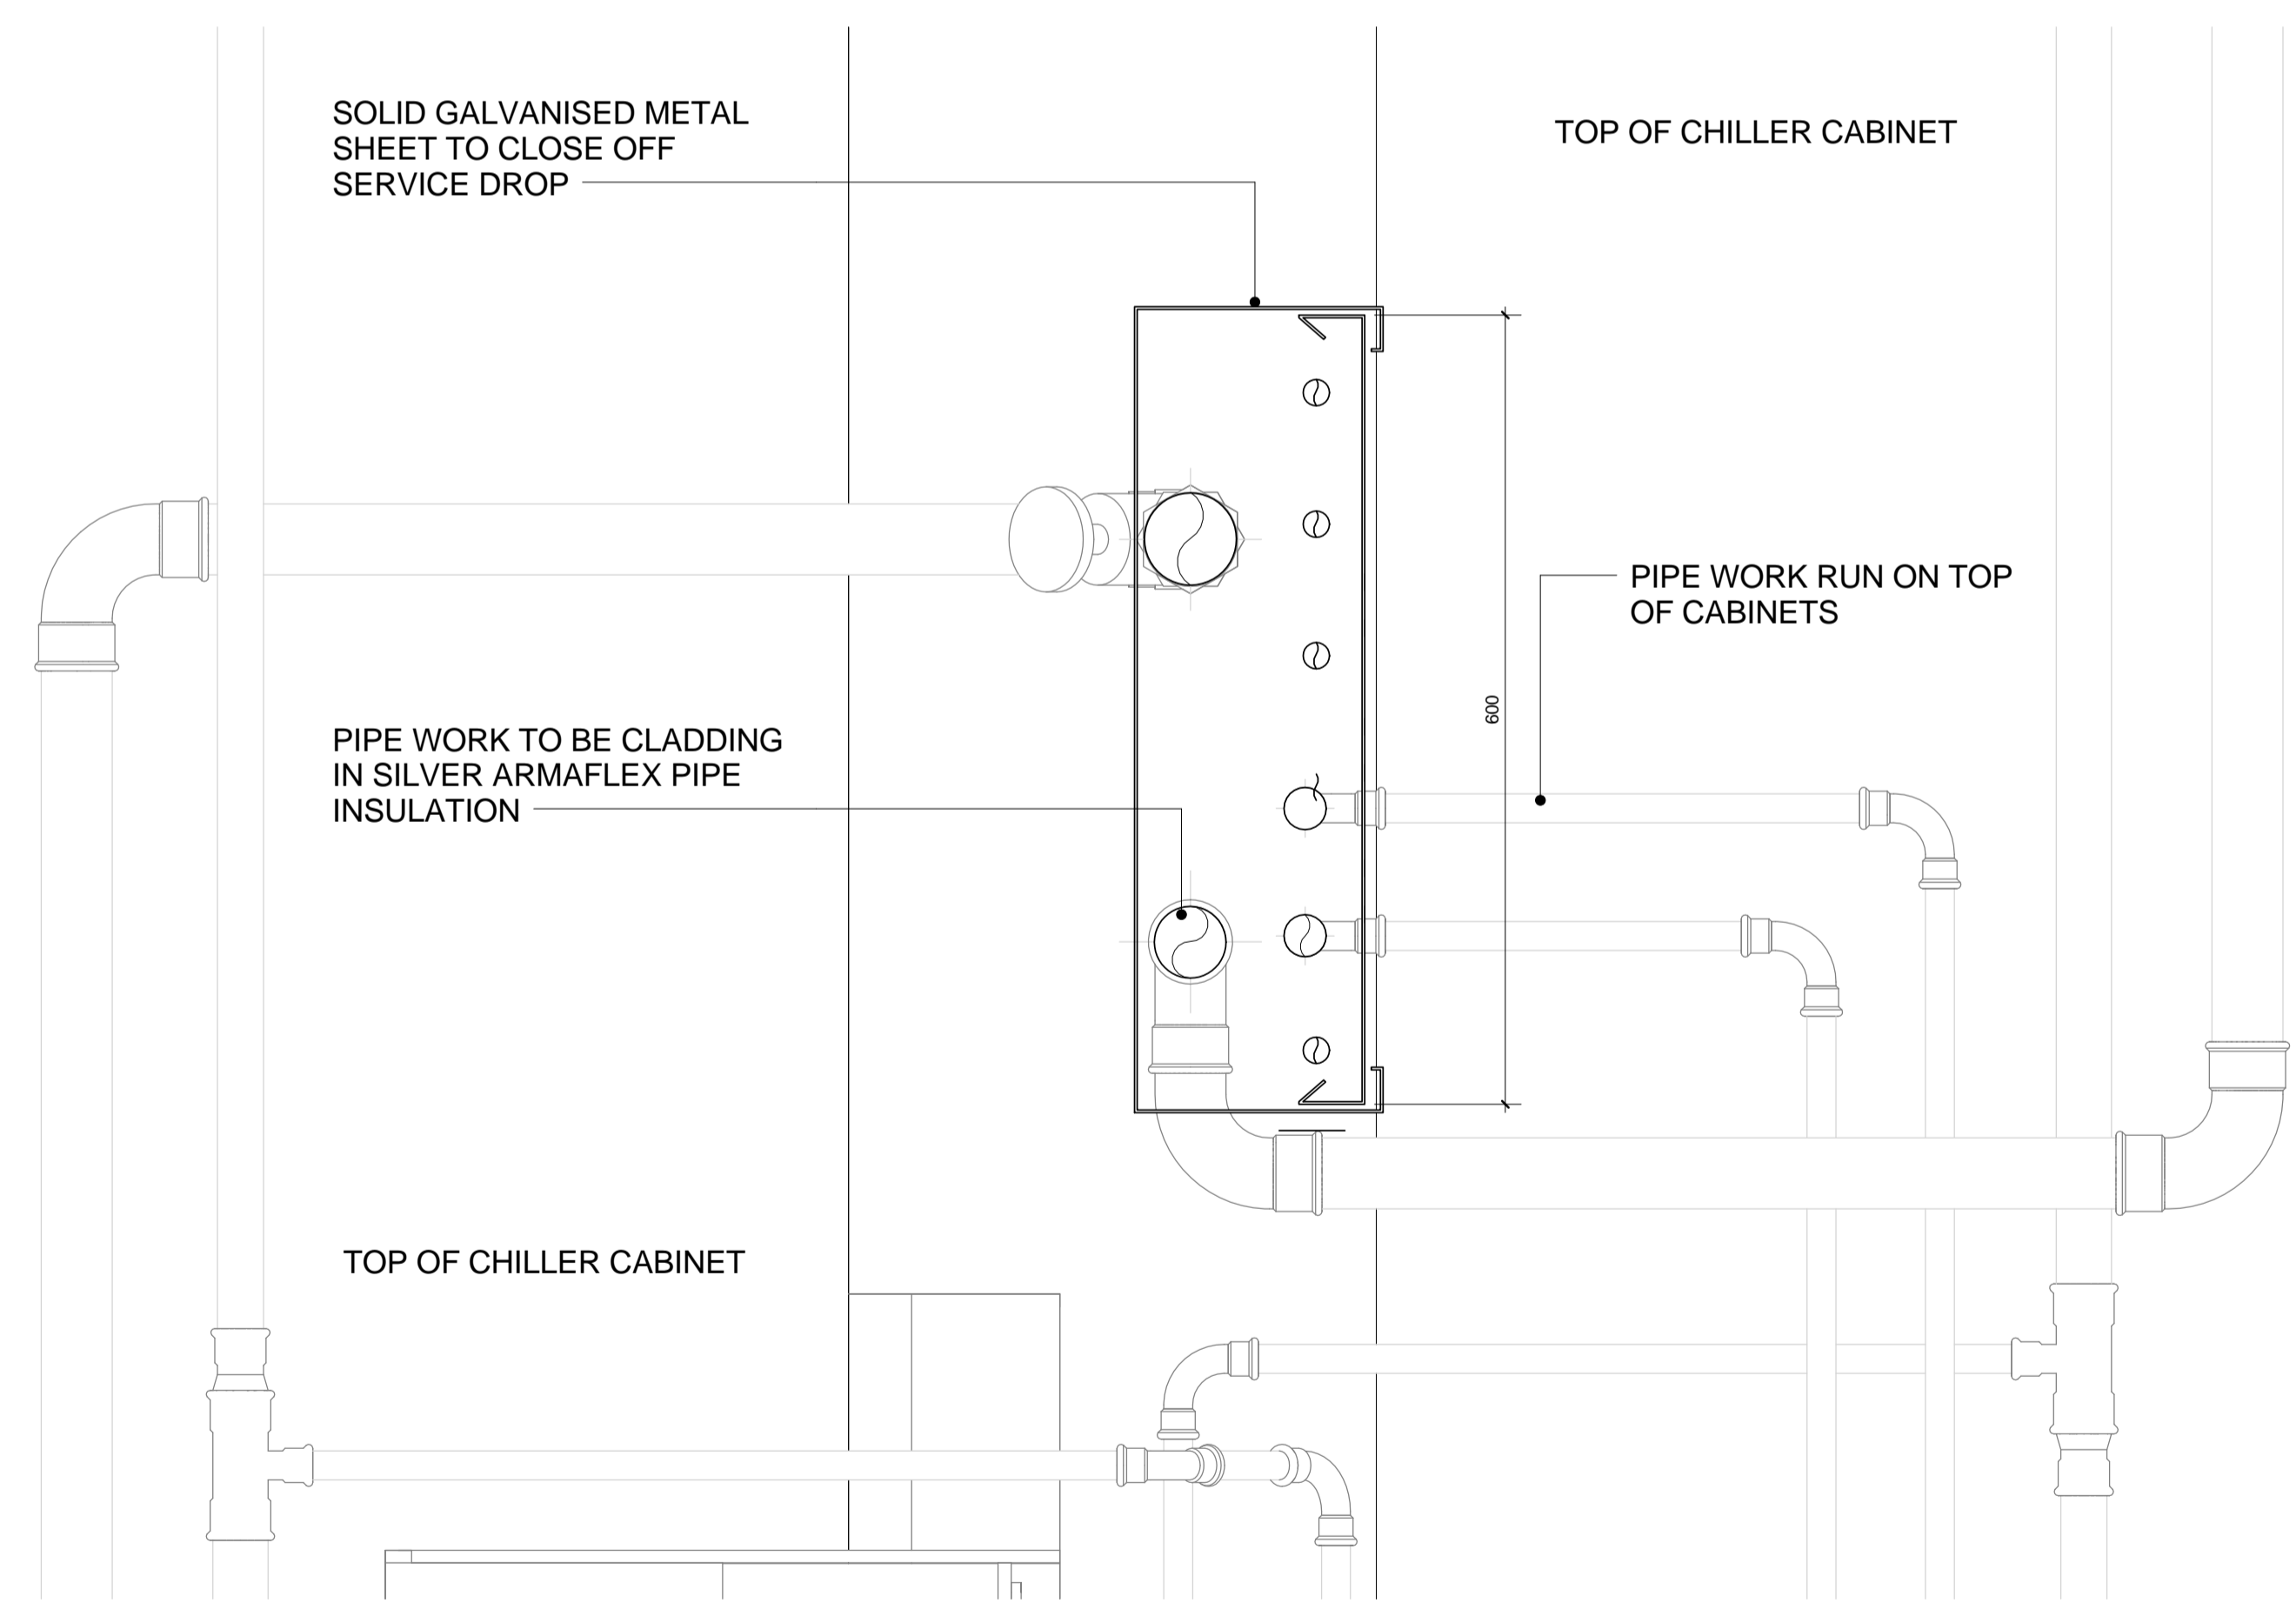

1 3D VIEW - SERVICE DROP TO CHILLED CABINETS

PHOTOGRAPHY OF PROTOTYPE SERVICE DROP 1

PHOTOGRAPHY OF PROTOTYPE SERVICE DROP 2

SOLID GALVANISED METAL SHEET TO CLOSE OFF SERVICE DROP

2 PLAN - SERVICE DROP TO CHILLED CABINETS
1:5

PROJECT
WAITROSE KINGS CROSS

TITLE
CHILLED CABINET SERVICE DROP DETAIL

DRAWING NO:	REV:	SCALE @ A1
11-008 - AD(P)-008	-	1:5
BY:	CHK:	DATE:
EOC	GA	30.06.15

INFORMATION

B+R ARCHITECTS
 SuncourHous 18- EsseRoa Londo N1
 T 020 3287 0808E design@bandr-
 www.bandr-arch.com