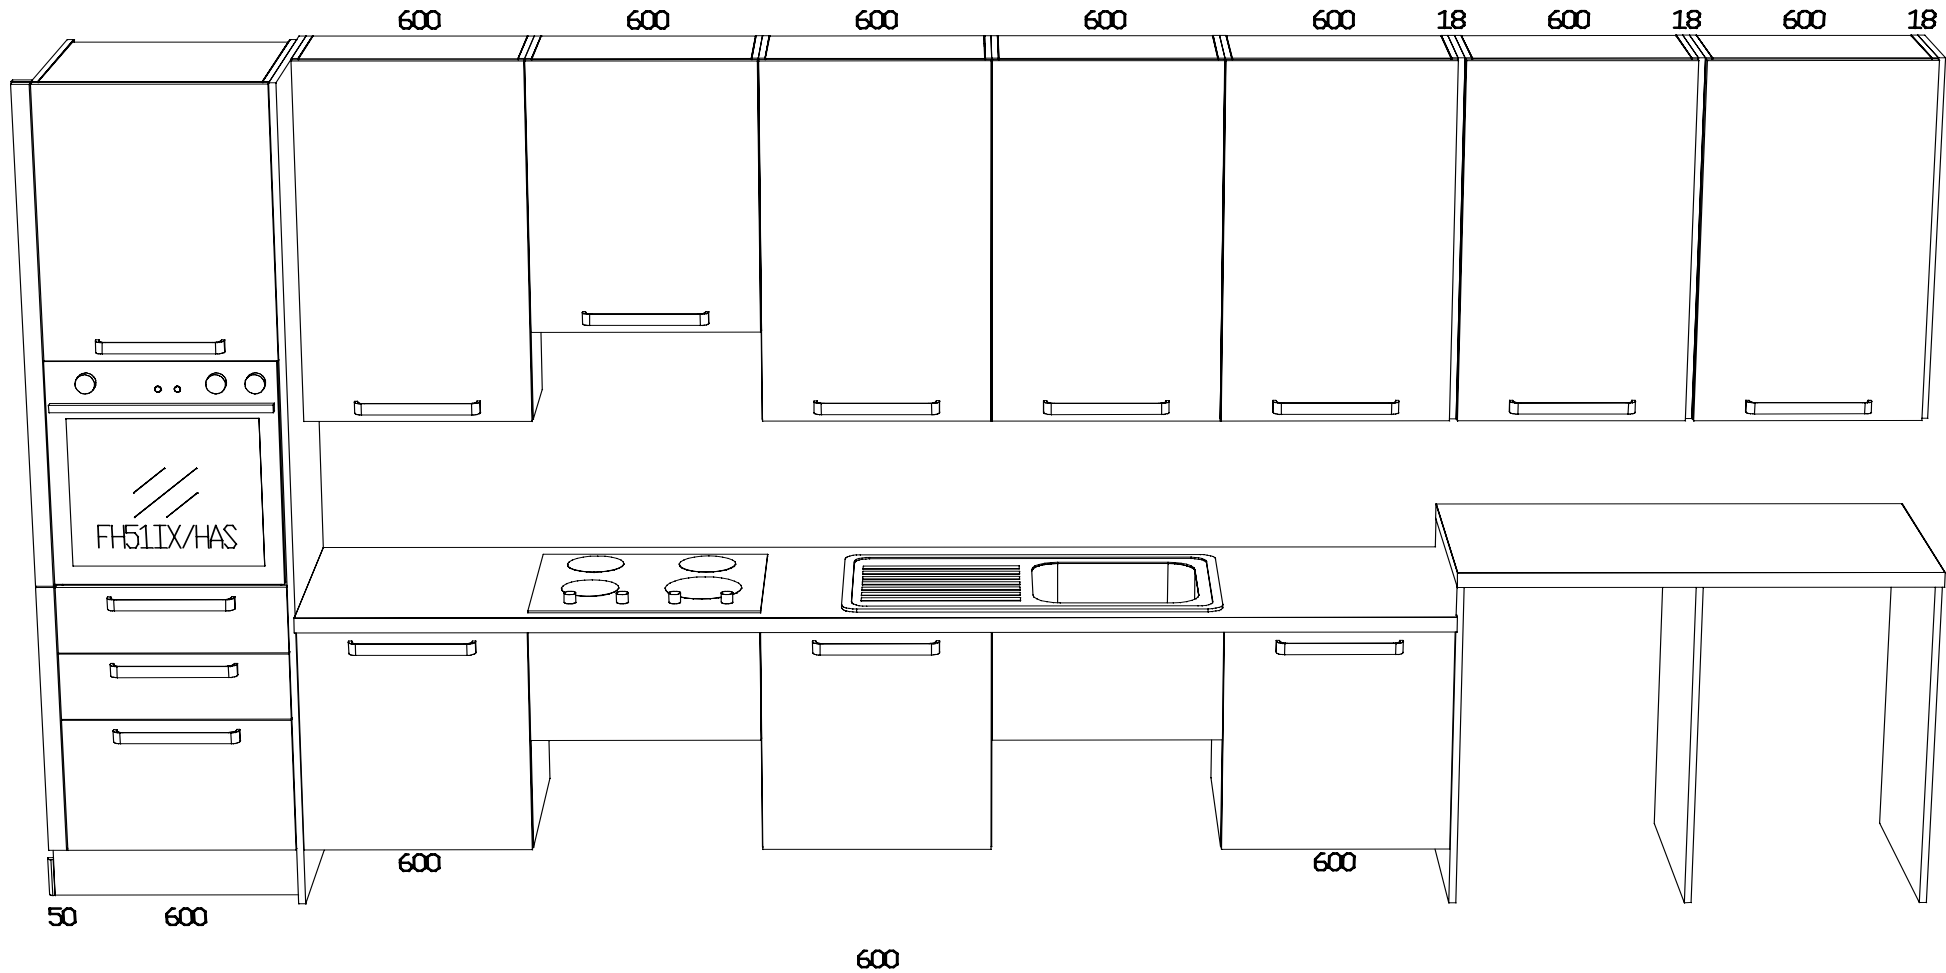

Model	<b>Milly</b>
Carcass	<b>White with champagne internal</b>
Front Type	<b>Normal</b>
Door Color	<b>White gloss fin.</b>
Glass Door Frame	<b>Look System-Aluminium</b>
Glass	<b>Standard</b>

Drawers' Hardware	<b>Soft closing</b>
Feet Height	<b>Pvc H.15</b>
Handle	<b>M4A PARIS Polished Chrome</b>
Plinth Color	<b>PVC Mirrored</b>
Shelf Color	<b>Milly/Allegra Gloss White Lam.</b>

Ordine: **2015/0988 R1**

Riferimento: **Plot AG.03 AS Iverson Road**

**PLEASE SEE PLAN FOR DETAILED ANNOTATIONS**

Model	Milly
Carcass	White with champagne internal
Front Type	Normal
Door Color	White gloss fin.
Glass Door Frame	Look System-Aluminium
Glass	Standard