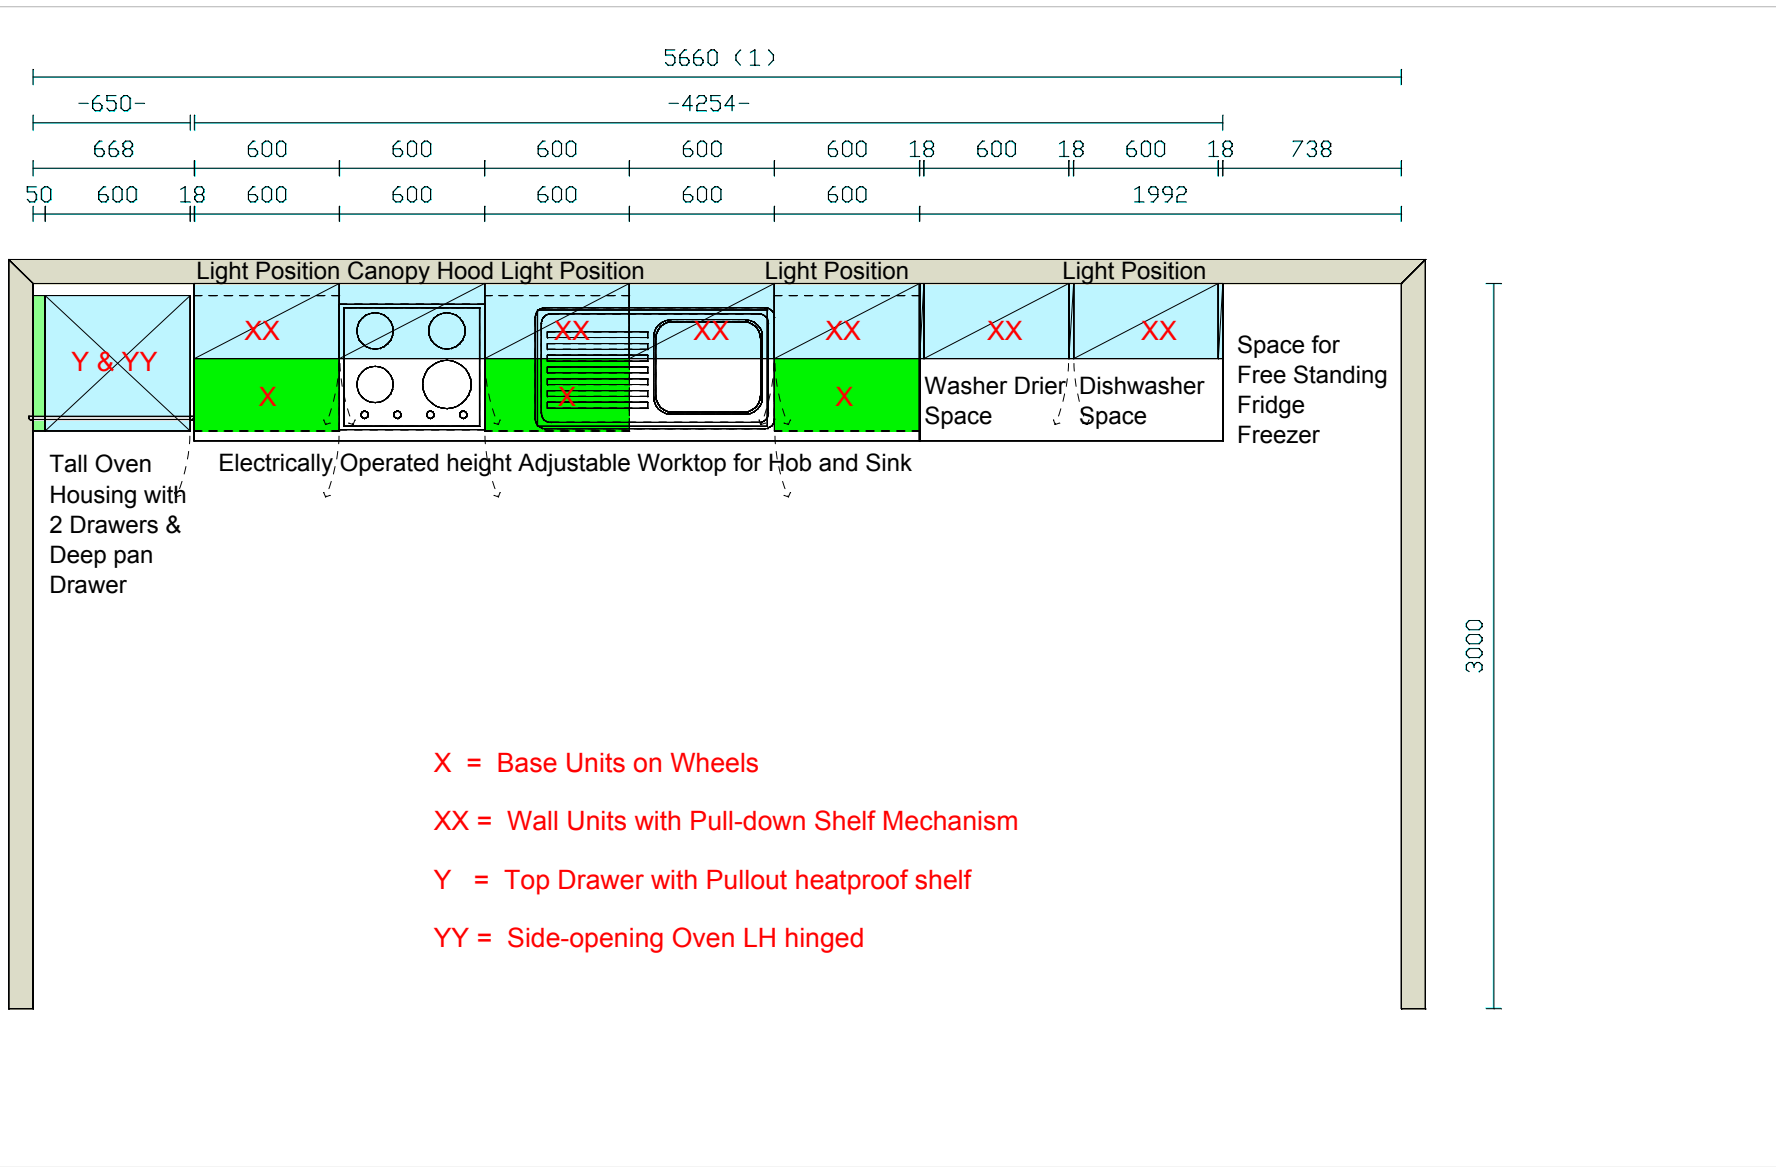

Model	Milly
Carcass	White with champagne internal
Front Type	Normal
Door Color	White gloss fin.
Glass Door Frame	Look System-Aluminium
Glass	Standard

Drawers' Hardware	Soft closing
Feet Height	Pvc H.15
Handle	M4A PARIS Polished Chrome
Plinth Color	PVC Mirrored
Shelf Color	Milly/Allegra Gloss White Lam.

Drawers' Hardware	Soft closing
Feet Height	Pvc H.15
Handle	M4A PARIS Polished Chrome
Plinth Color	PVC Mirrored
Shelf Color	Milly/Allegra Gloss White Lam.

Drawers' Hardware	Soft closing
Feet Height	Pvc H.15
Handle	M4A PARIS Polished Chrome
Plinth Color	PVC Mirrored
Shelf Color	Milly/Allegra Gloss White Lam.

Order: 2015/0988 R1

Reference: Plot AG.03 AS Iverson Road