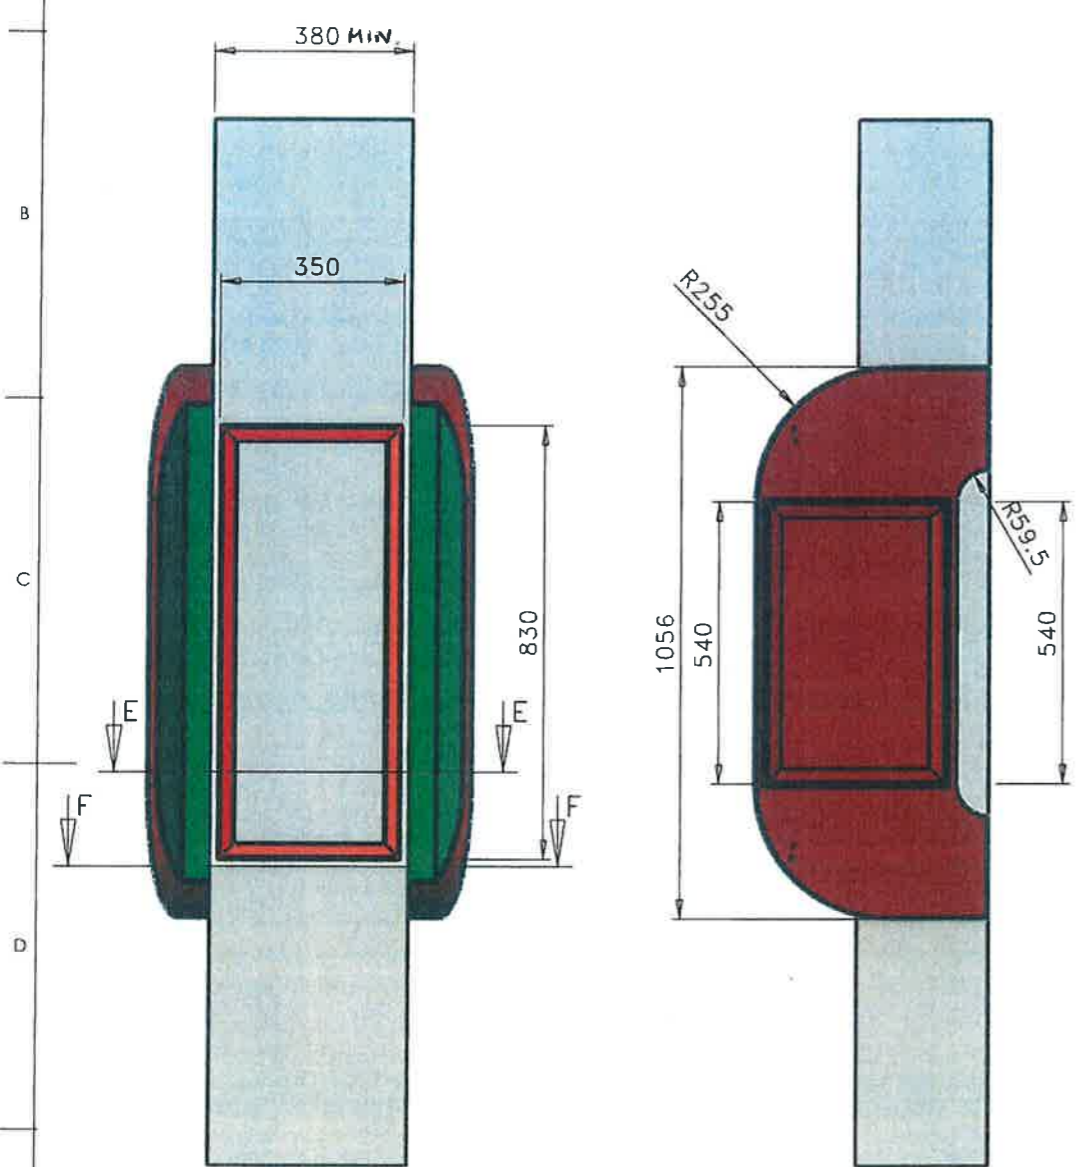

# PCA

POLYMER COMPOSITE ASIA

PRODUCT : KAOLA >370 COLUMN  
CUSTOMER : EXXON MOBIL  
DRAWING NO : EXX-PMR14-K-C380-001  
APPROVED BY : 