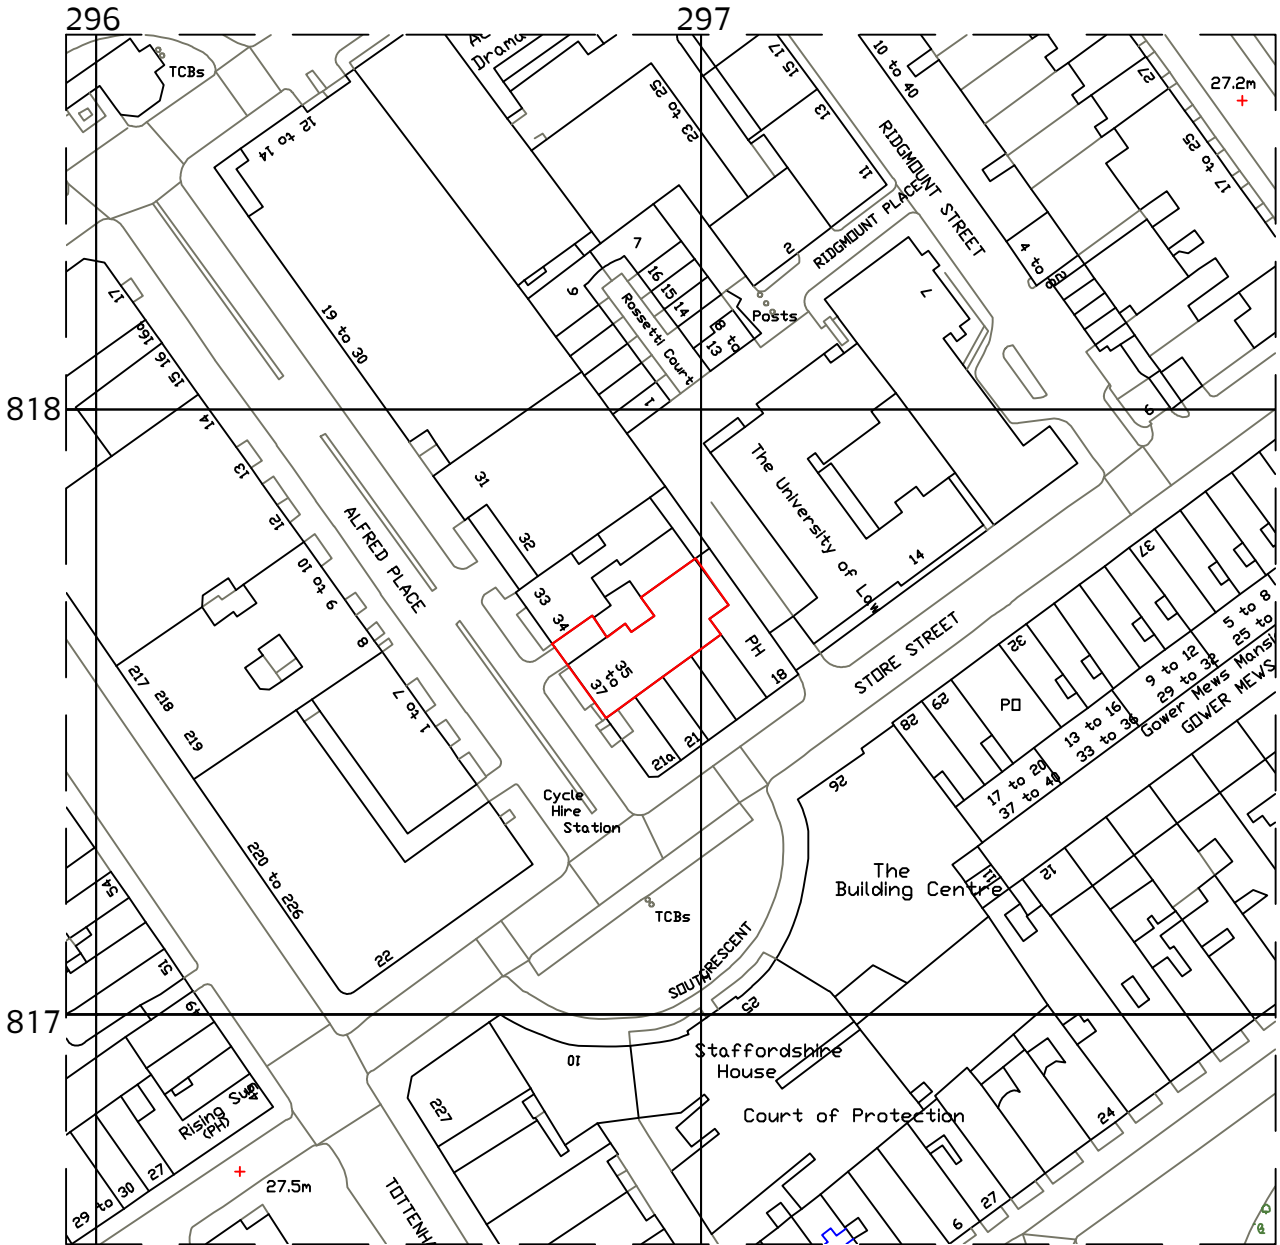

NOTES

Moxon Architects Limited

This drawing is copyright. All rights reserved.  
Do not scale from this drawing: work from figured dimensions only.

D PLANNING

SEV 16 06 15

**moxon**

**LONDON**  
Great Western Studios, 65 Alfred Road, London W2 5EU  
t: 0207 034 0088 | f: 0207 034 0099

**SCOTLAND**  
Ardoch, Crathie, Aberdeenshire AB35 5UN  
m: 0774 061 9198

mail@moxonarchitects.com | www.moxonarchitects.com

PROJECT TITLE	ALFRED PLACE						
DRAWING TITLE	LOCATION PLAN						
DWG STATUS	PLANNING						
DRAWN	SEV	FILE	575	DATE	02-04-15	REVISION	D
CHECKED	TJM	JOB NO.	575	SCALE	1:1250	DWG NO.	575 / L-01