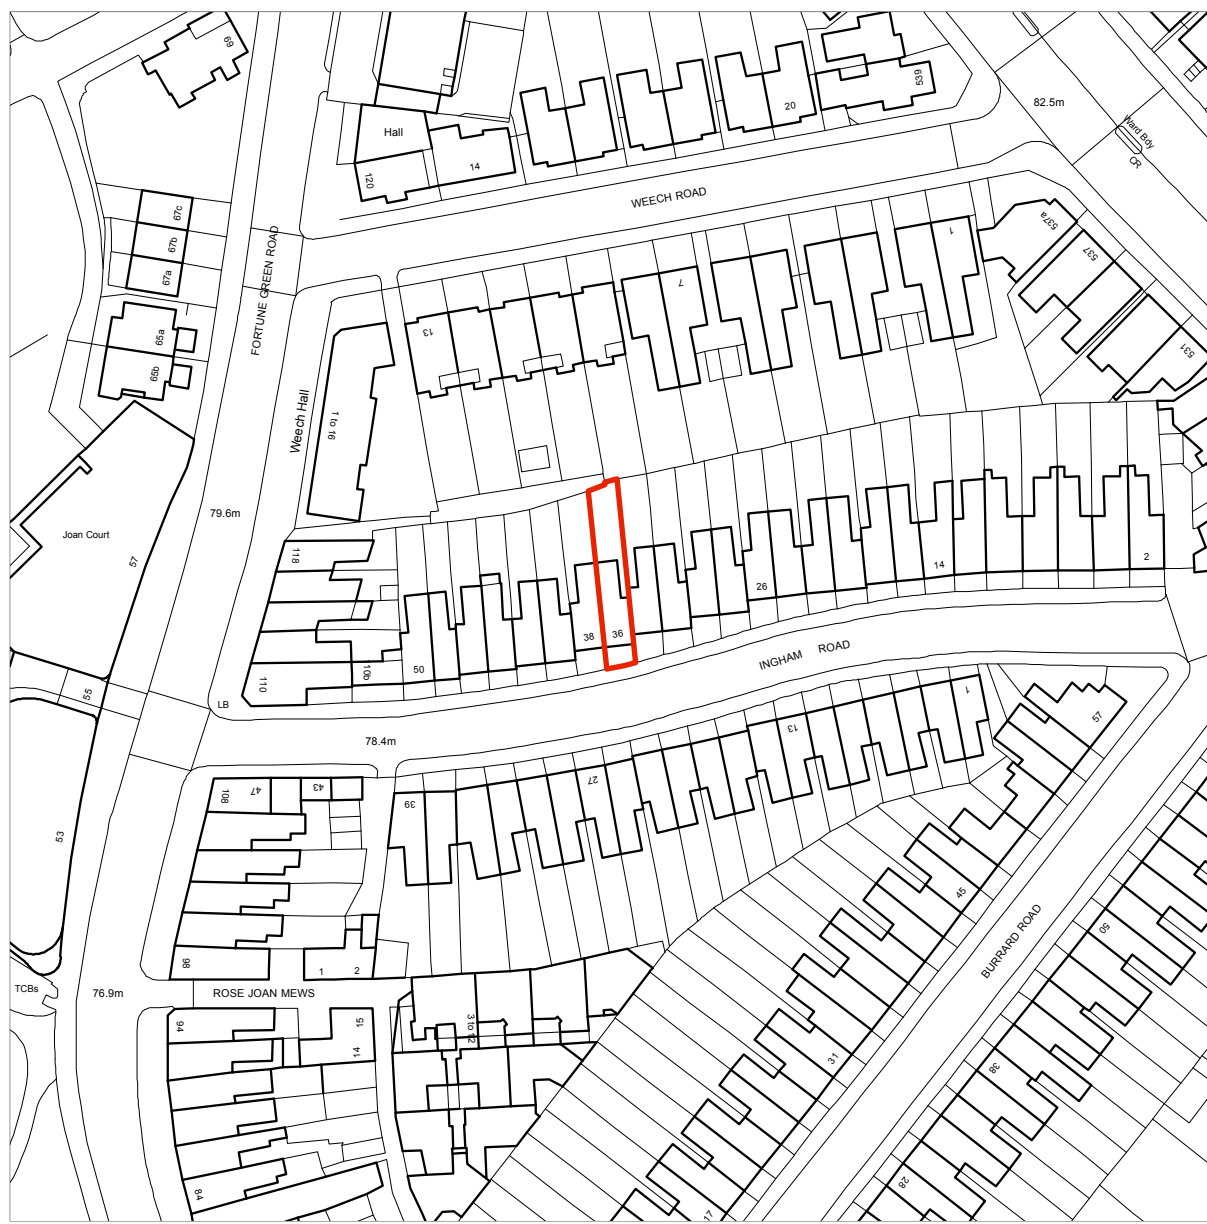

Do not scale from this drawing.
Dimensions are to be verified on site prior to construction.

Notes

Revisions

4orm

1-5 Offord Street London N1 1DH
studio@4orm.co.uk
www.4orm.co.uk

Project
36 Ingham Road
London NW6 1DE
Drawing Title
Location Plan

Drawing Status
PLANNING

Date July 2014 Scale @ A3 1:1250 Drawn JW

Drawing Number
493-X.01