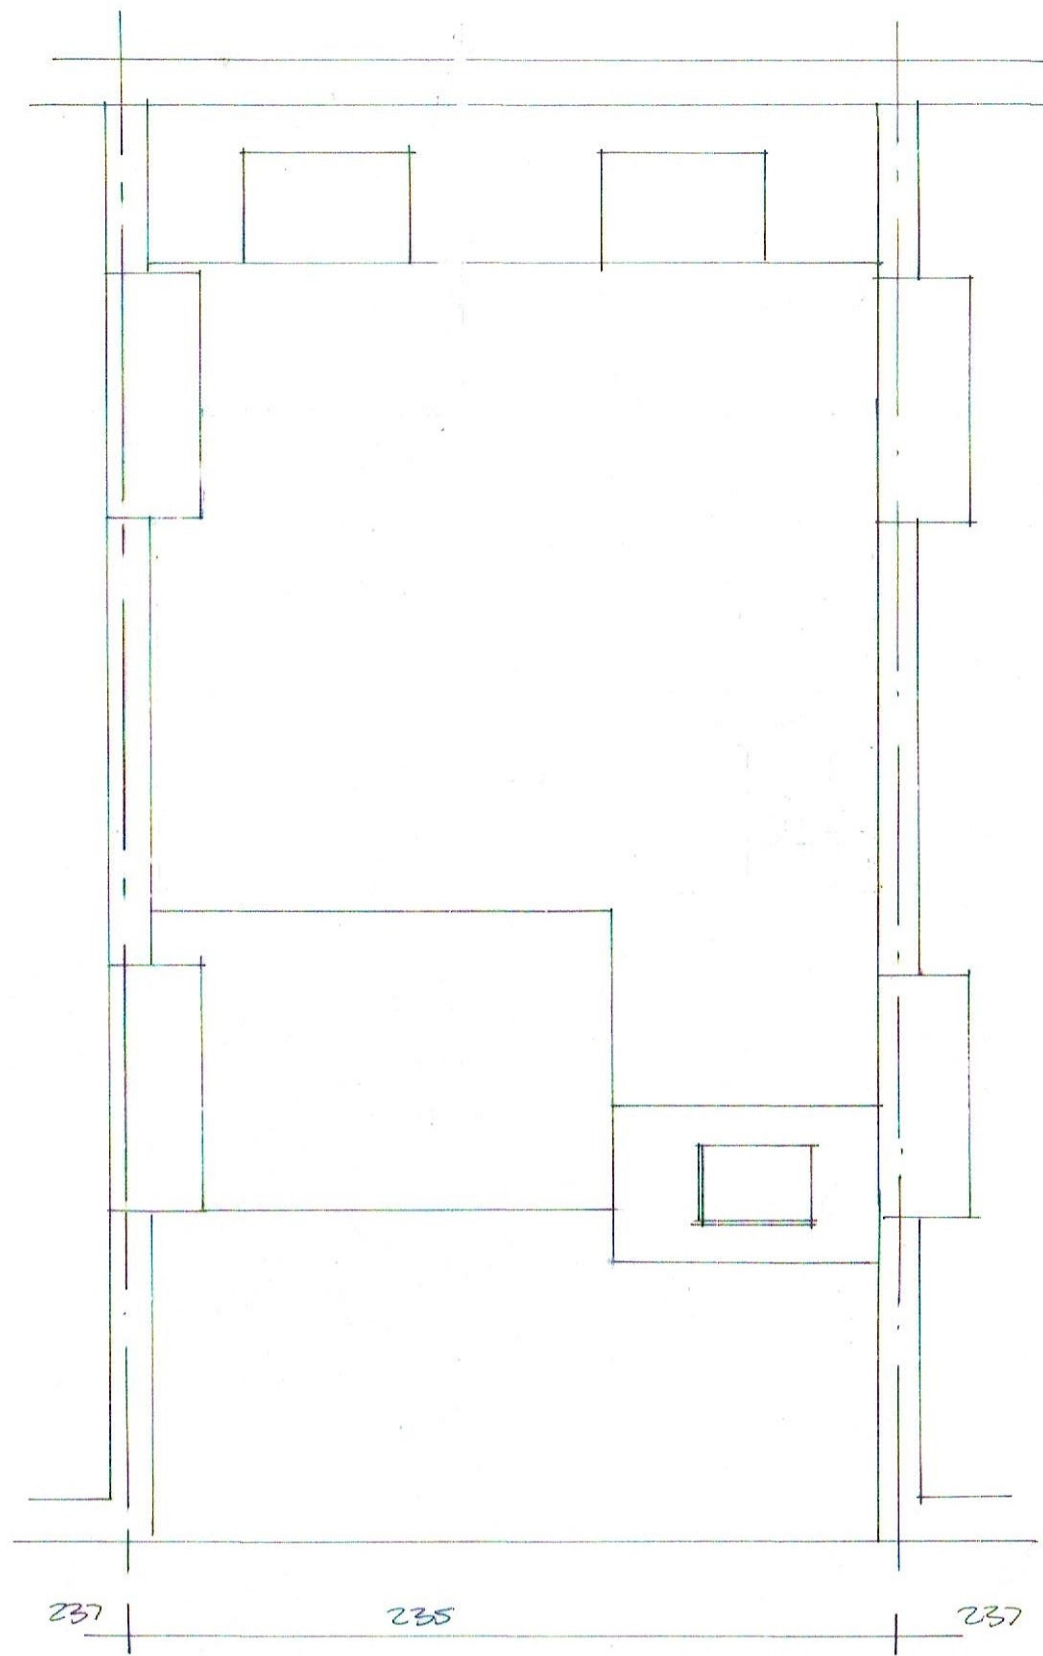

THIRD FLOOR PLAN

ROOF PLAN

REVA DUNIS TOP TERRACE OMITTED
 CAROLYN SQUIRE
 DIP ARCH RIBA
 122 CHURCH WALK
 LONDON N16 8QW
 TEL 020 7254 0624
 FAX 020 7503 9769
 PROJECT: FLOOR 235 ROYAL COLLEGE
 STREET, NW1 9LT
 DRAWING: PROPOSED THIRD FLOOR
 + ROOF PLAN

JOB No: 1526/5A

DATE: MAY 15

SCALE: 1:50 @ A3