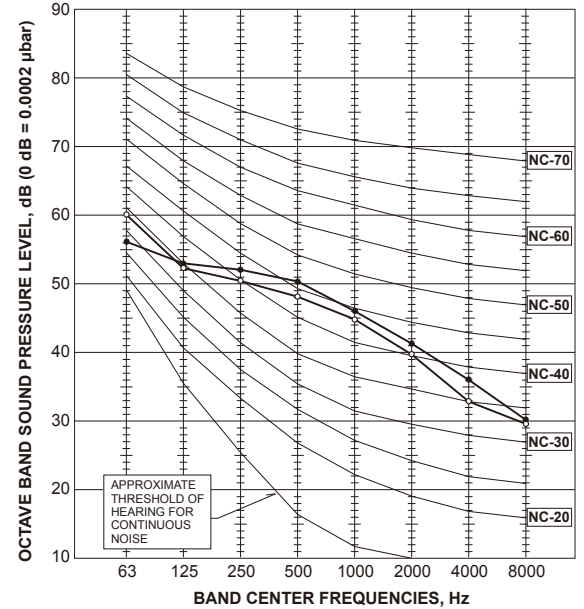

4-5. NOISE CRITERION CURVES

PUMY-P112VKM(-BS)
PUMY-P112YKM(-BS)

MODE	SPL(dB)	LINE
COOLING	49	○—○
HEATING	51	●—●

PUMY-P125VKM(-BS)
PUMY-P125YKM(-BS)

MODE	SPL(dB)	LINE
COOLING	50	○—○
HEATING	52	●—●

PUMY-P140VKM(-BS)
PUMY-P140YKM(-BS)

MODE	SPL(dB)	LINE
COOLING	51	○—○
HEATING	53	●—●