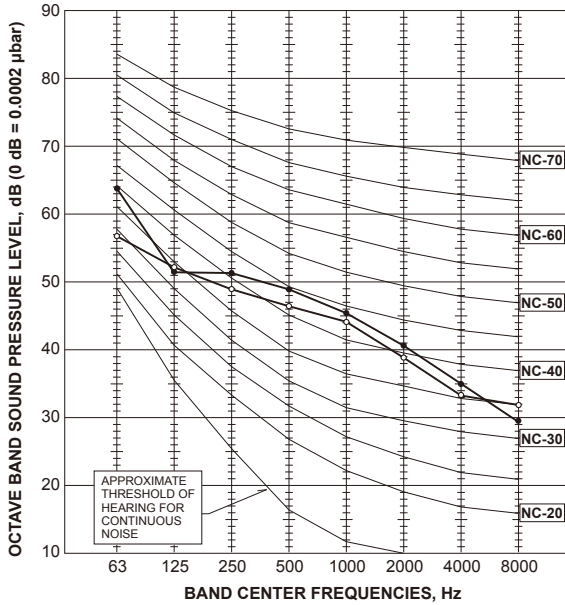

4-5. NOISE CRITERION CURVES

PUMY-P112VKM(-BS)
PUMY-P112YKM(-BS)

MODE	SPL(dB)	LINE
COOLING	49	○—○
HEATING	51	●—●

PUMY-P125VKM(-BS)
PUMY-P125YKM(-BS)

MODE	SPL(dB)	LINE
COOLING	50	○—○
HEATING	52	●—●

PUMY-P140VKM(-BS)
PUMY-P140YKM(-BS)

MODE	SPL(dB)	LINE
COOLING	51	○—○
HEATING	53	●—●