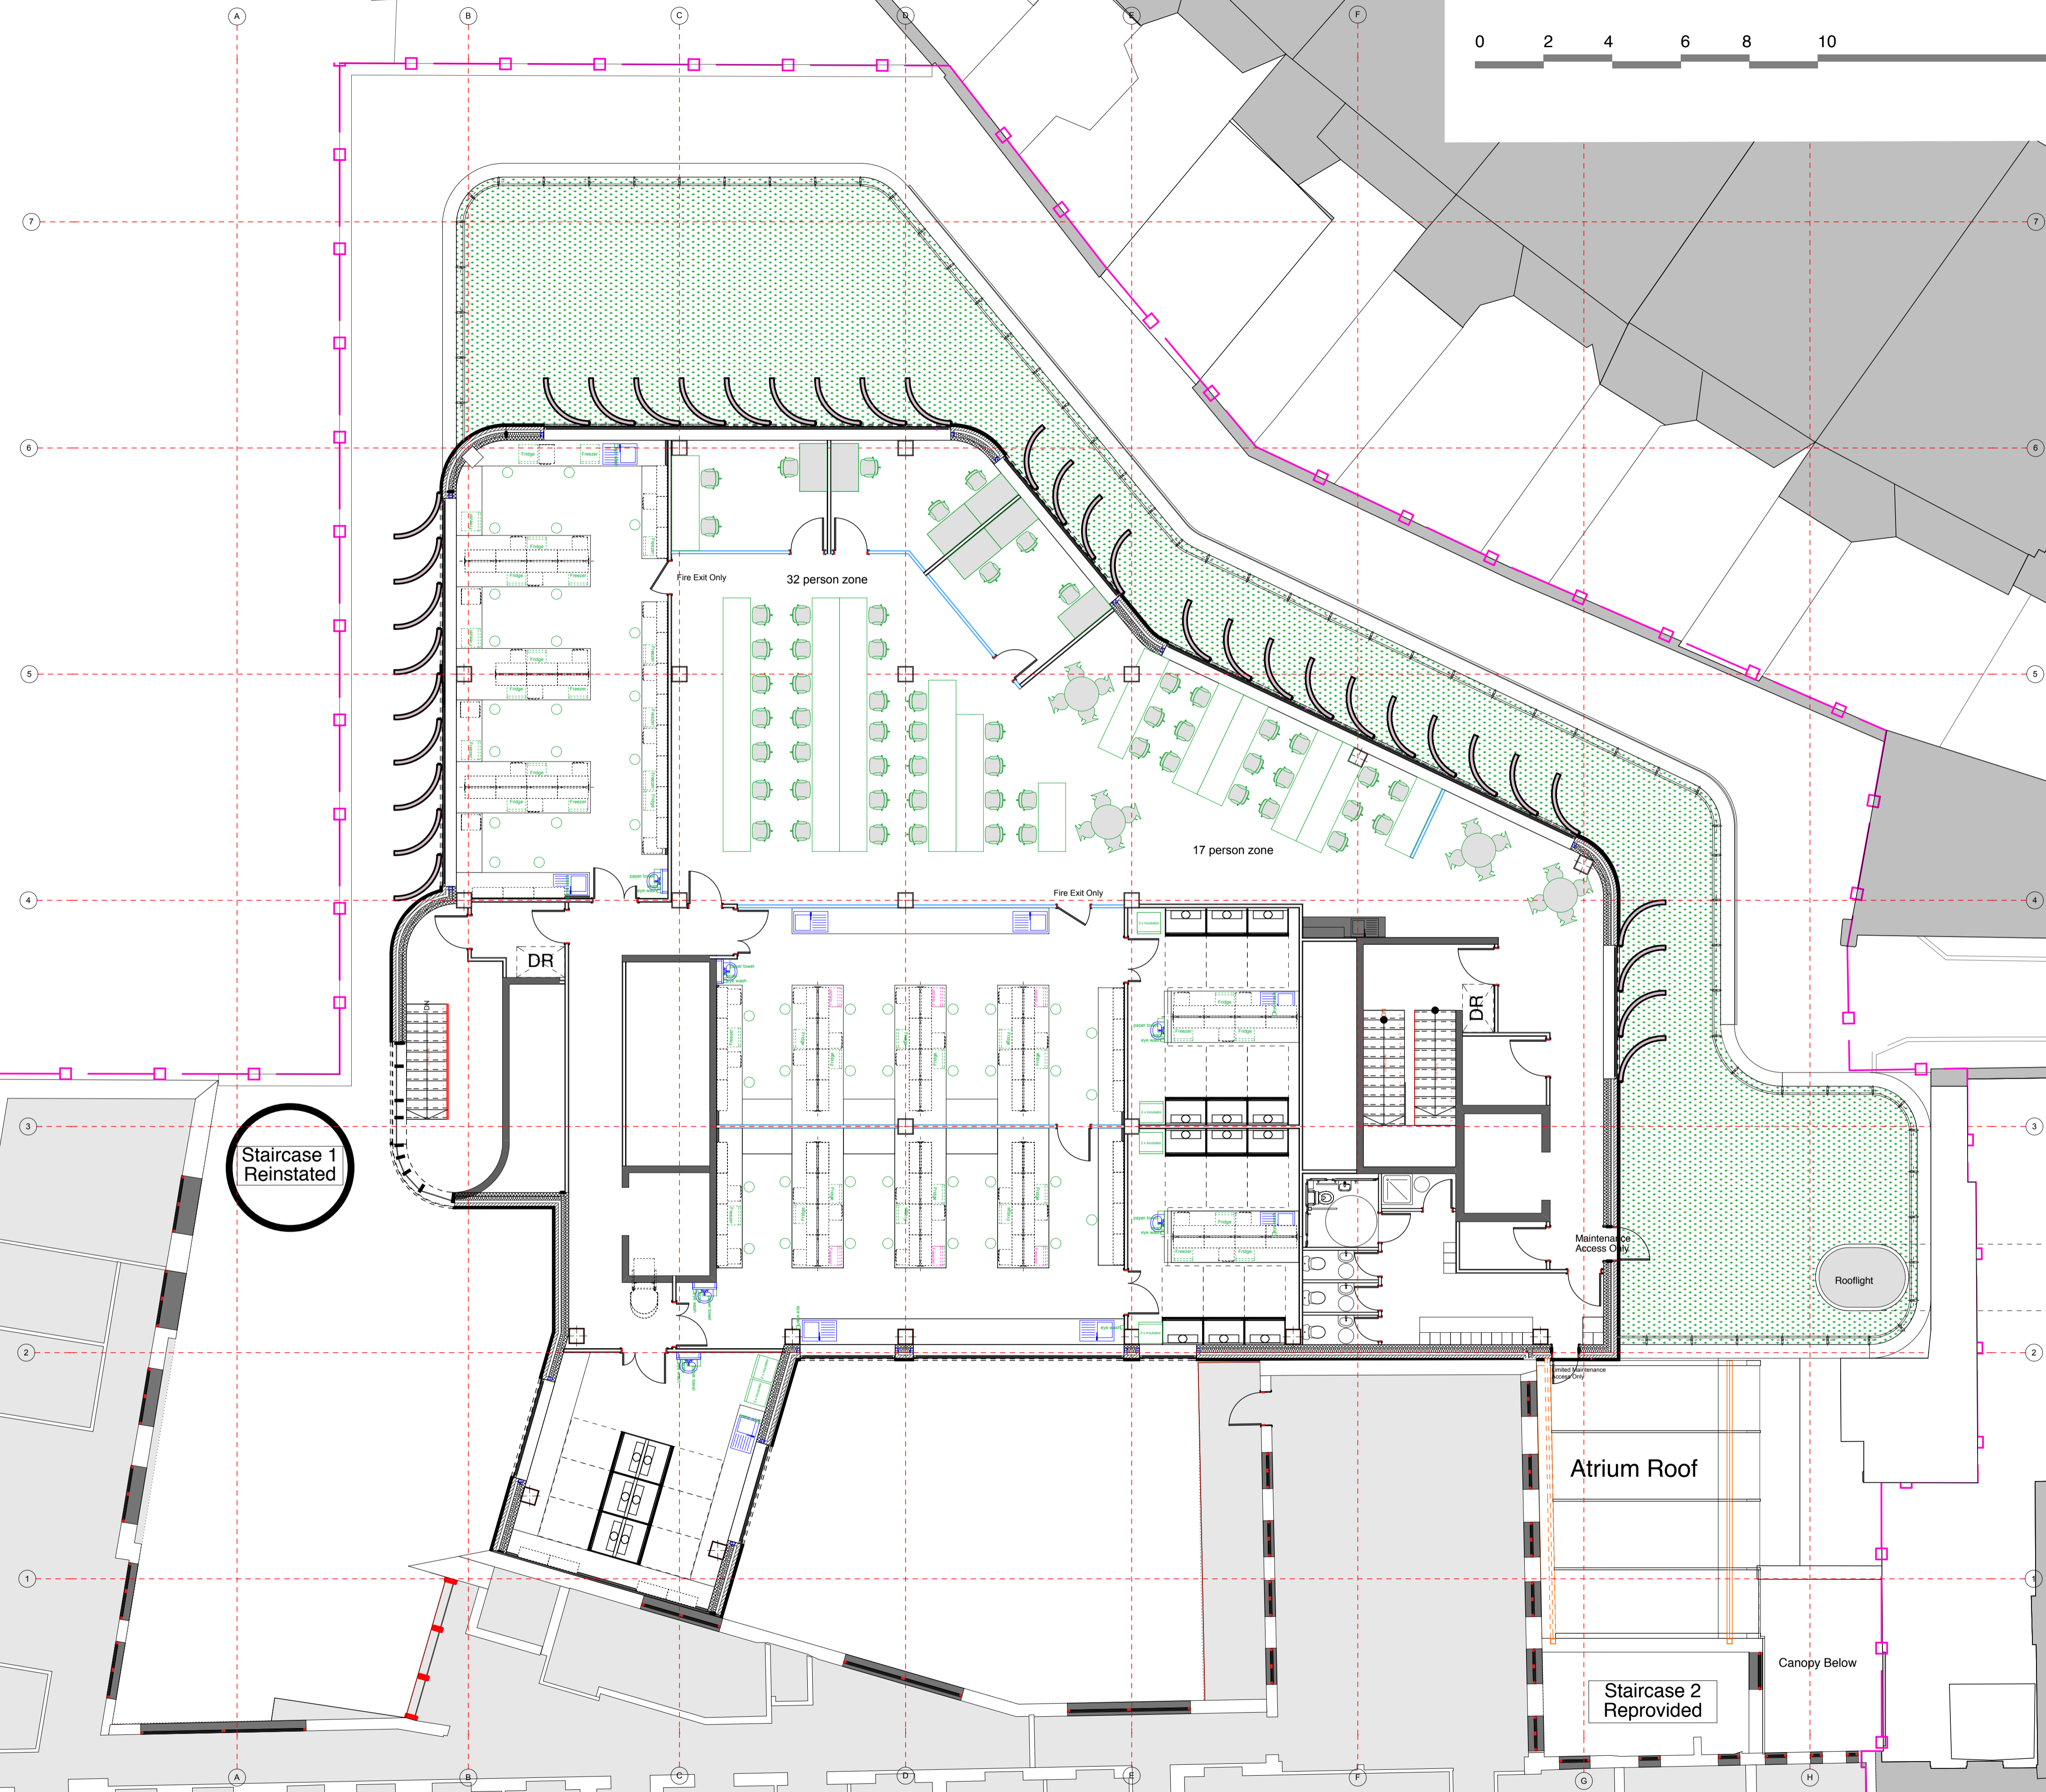

N

Staircase 1 Reinstated

Atrium Roof

Staircase 2 Reprovided

Canopy Below

Rooflight

Maintenance Access Only

DR

DR

32 person zone

17 person zone

Fire Exit Only

Fire Exit Only