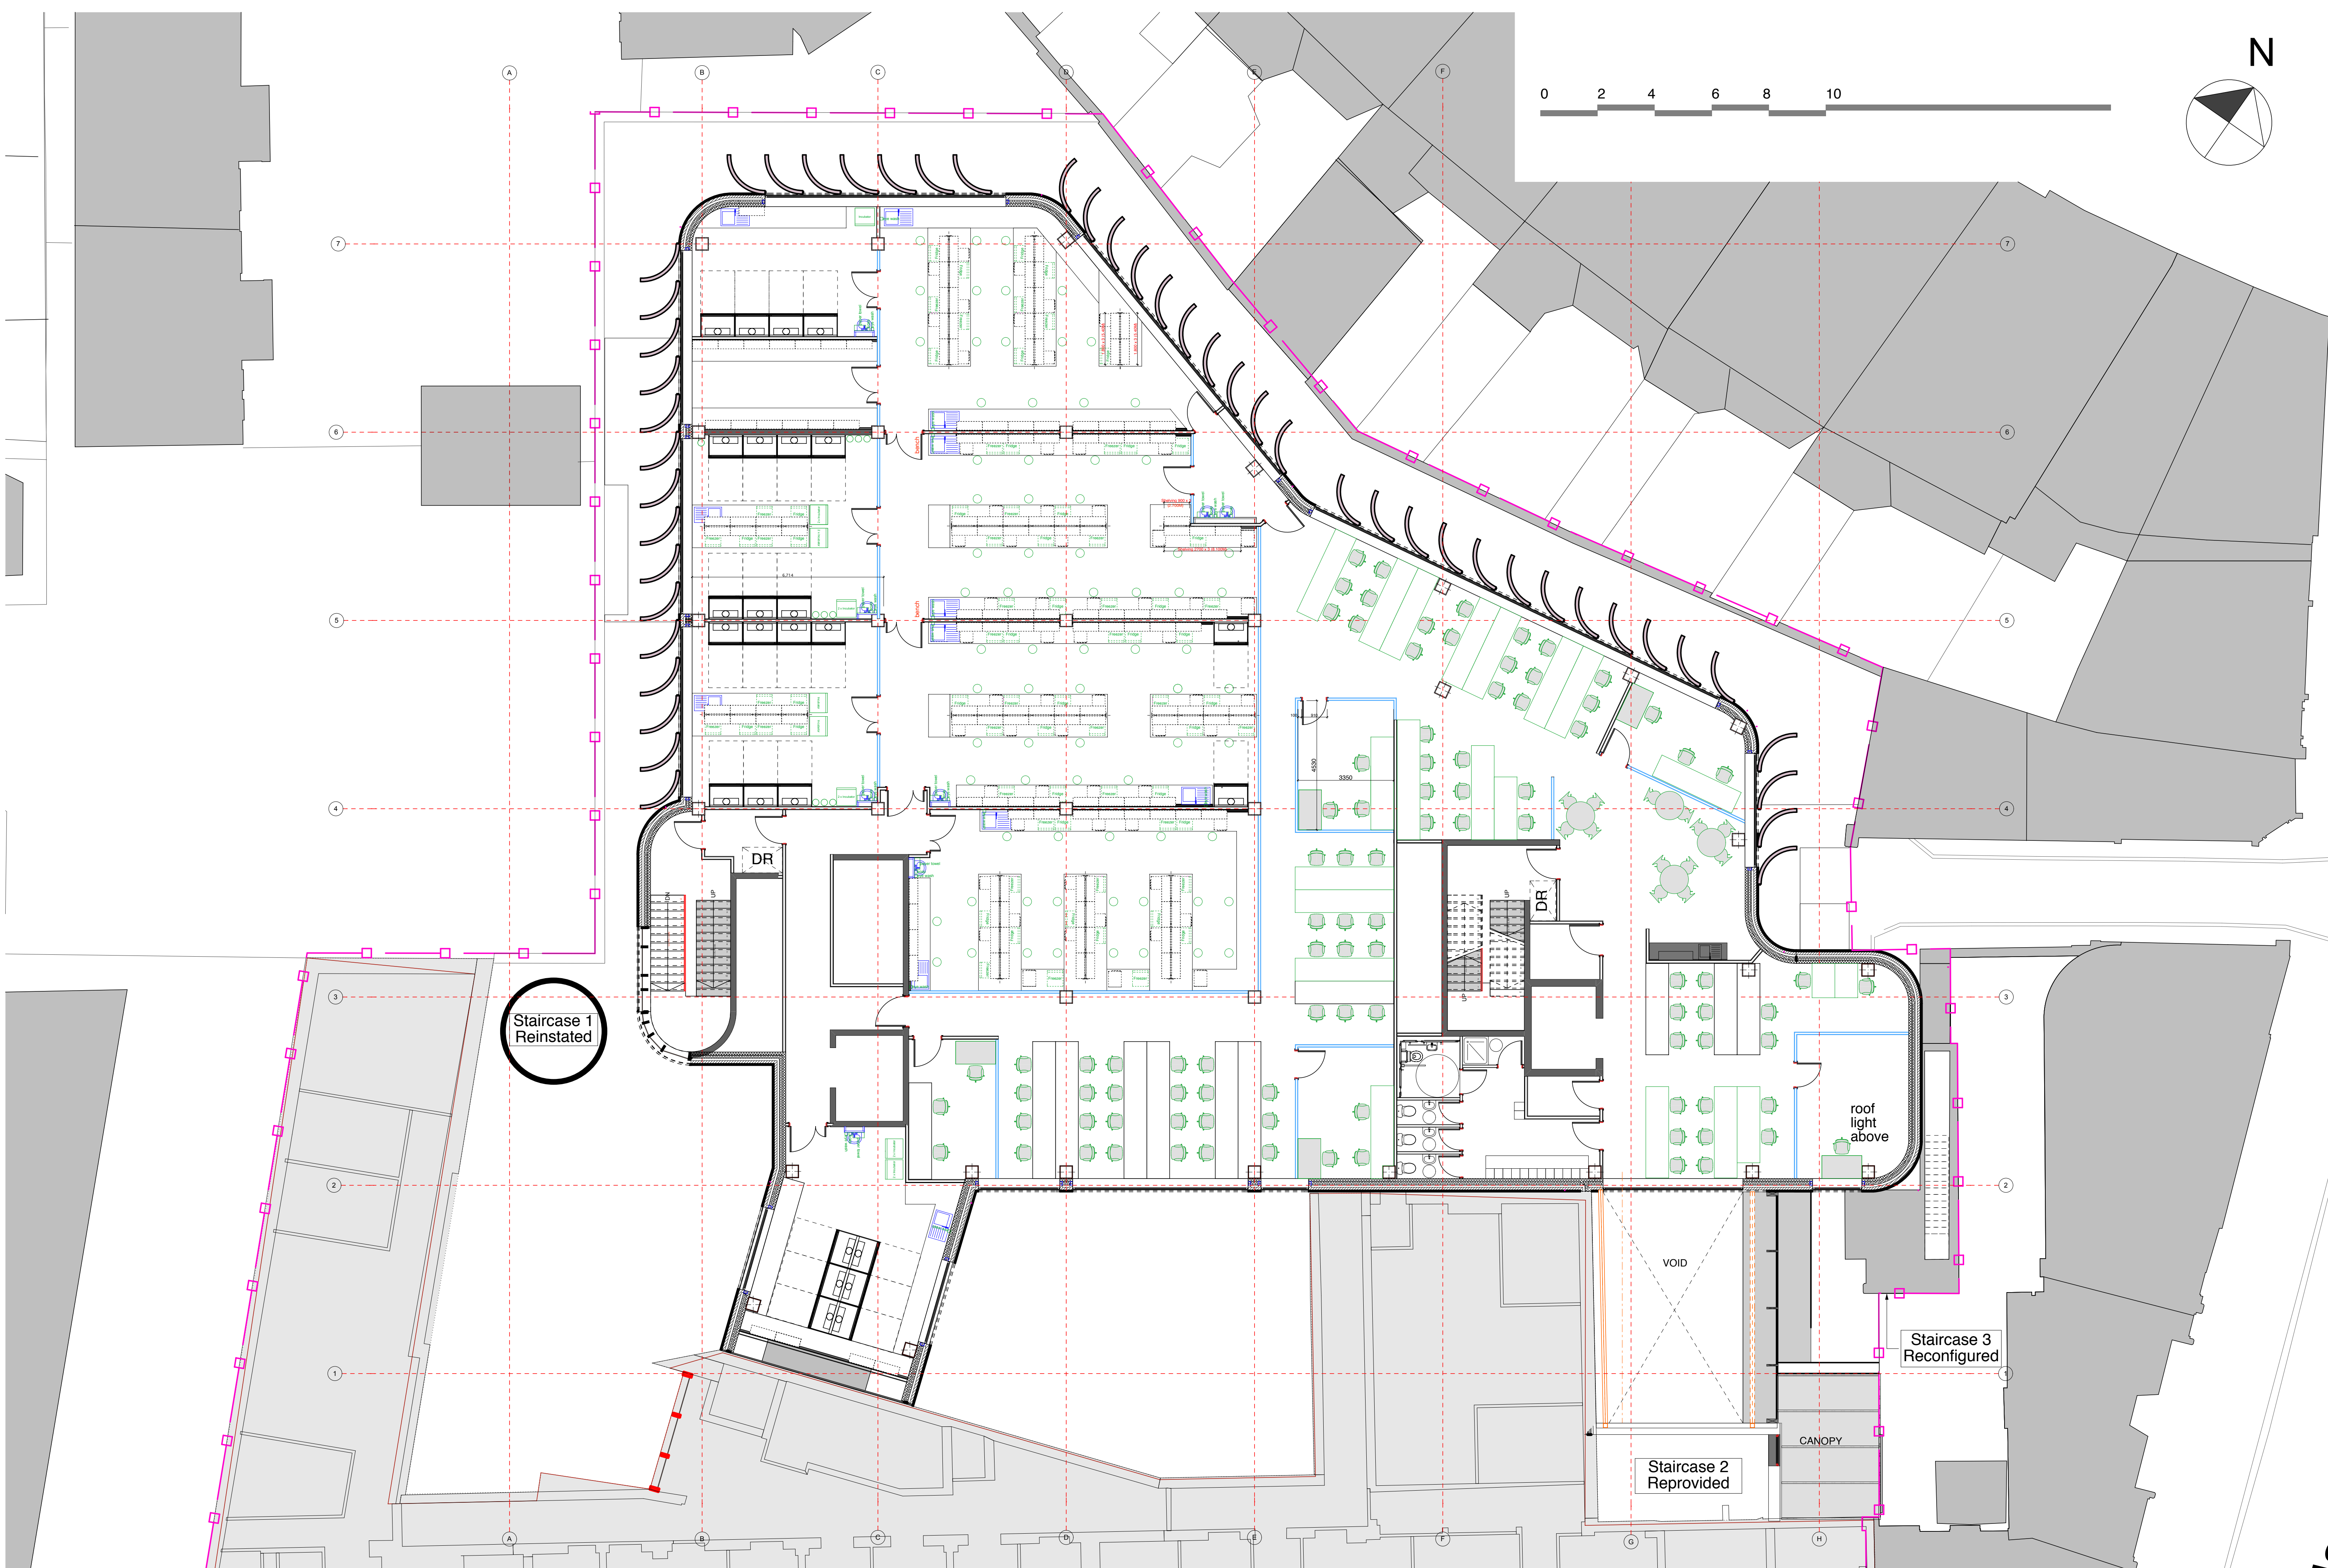

N

Staircase 1 Reinstated

Staircase 2 Reprovided

Staircase 3 Reconfigured

roof light above

VOID

CANOPY

DR