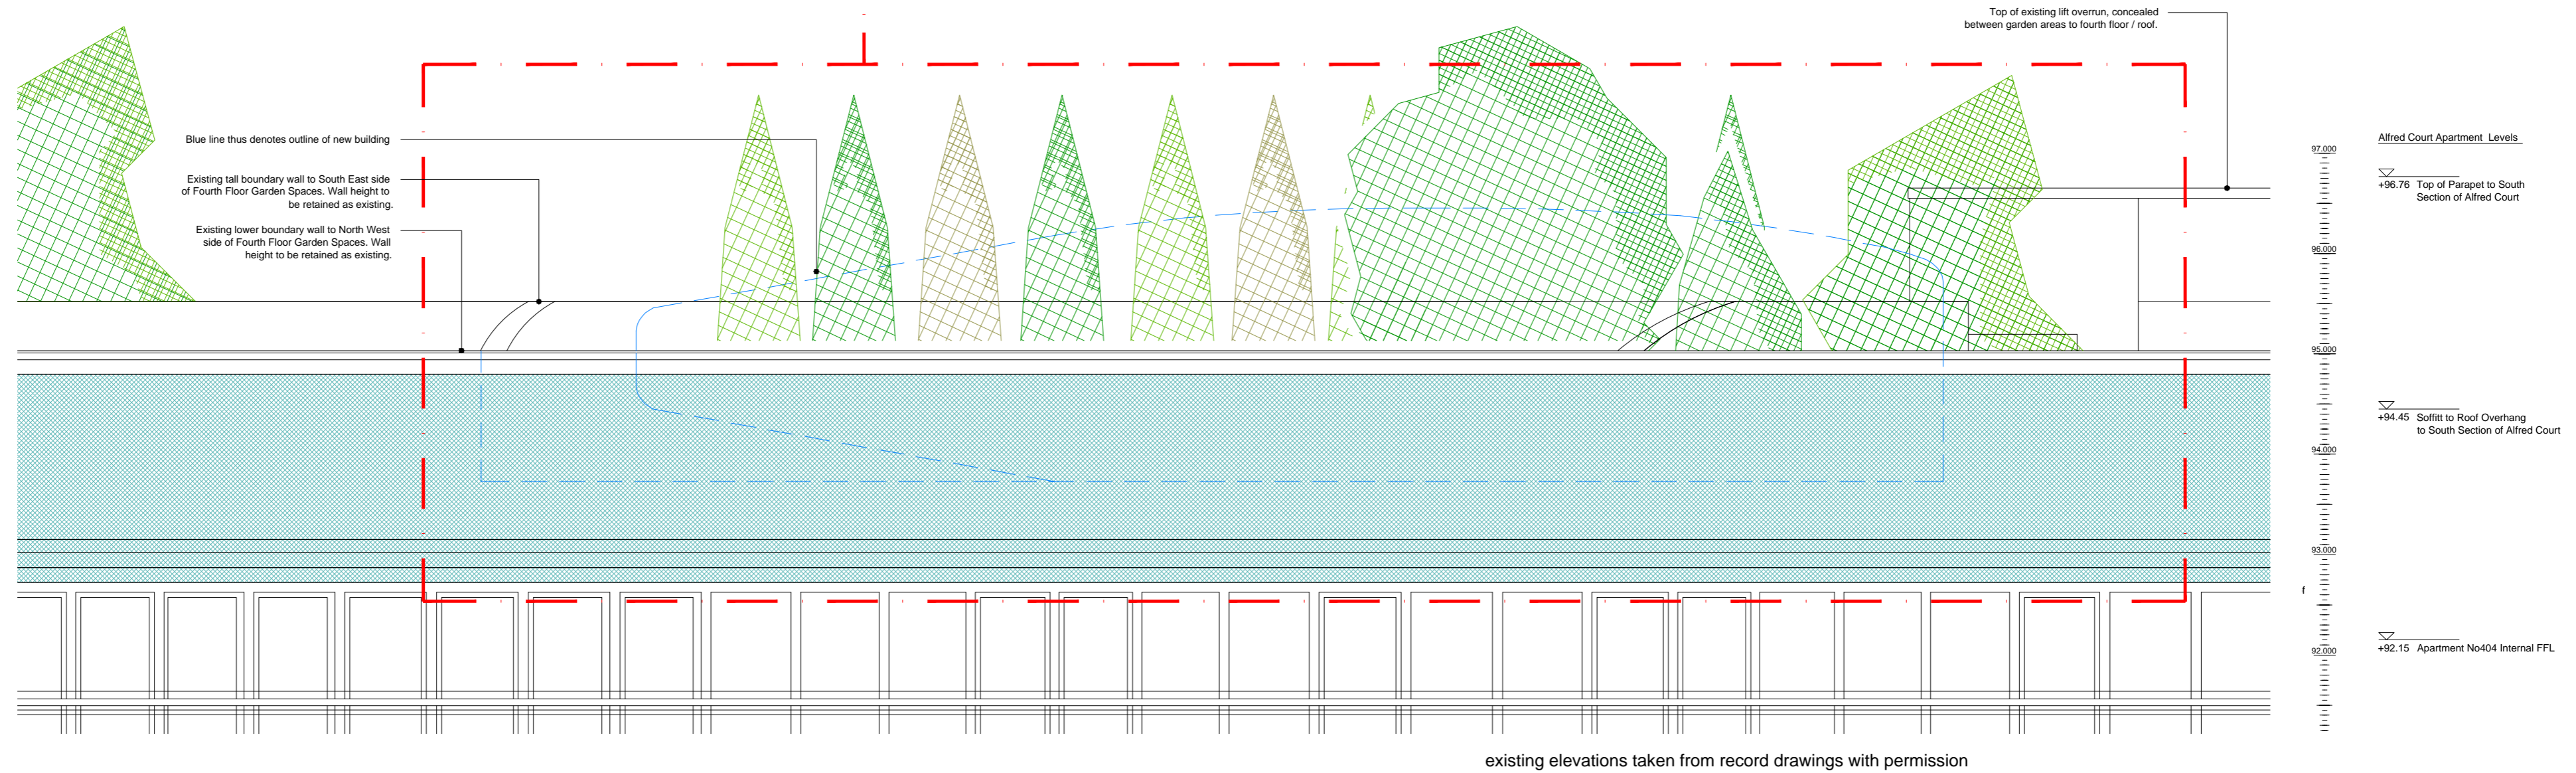

**Alfred Court Proposed North West Elevation**  
facing Sports Fields and Hampstead Cemetery

Scale 1:200

**Alfred Court Proposed North West Part Elevation**  
North West Elevation of Apartment 404 Garden  
Scale 1:50

Apartment No.404, Alfred Court  
53 Fortune Green Road, London  
NW6 1DF  
for and on behalf of our clients  
Mr Paredes

Existing Drawings  
Alfred Court North West Elevations

APPROVALS

1409 A 0 200 --