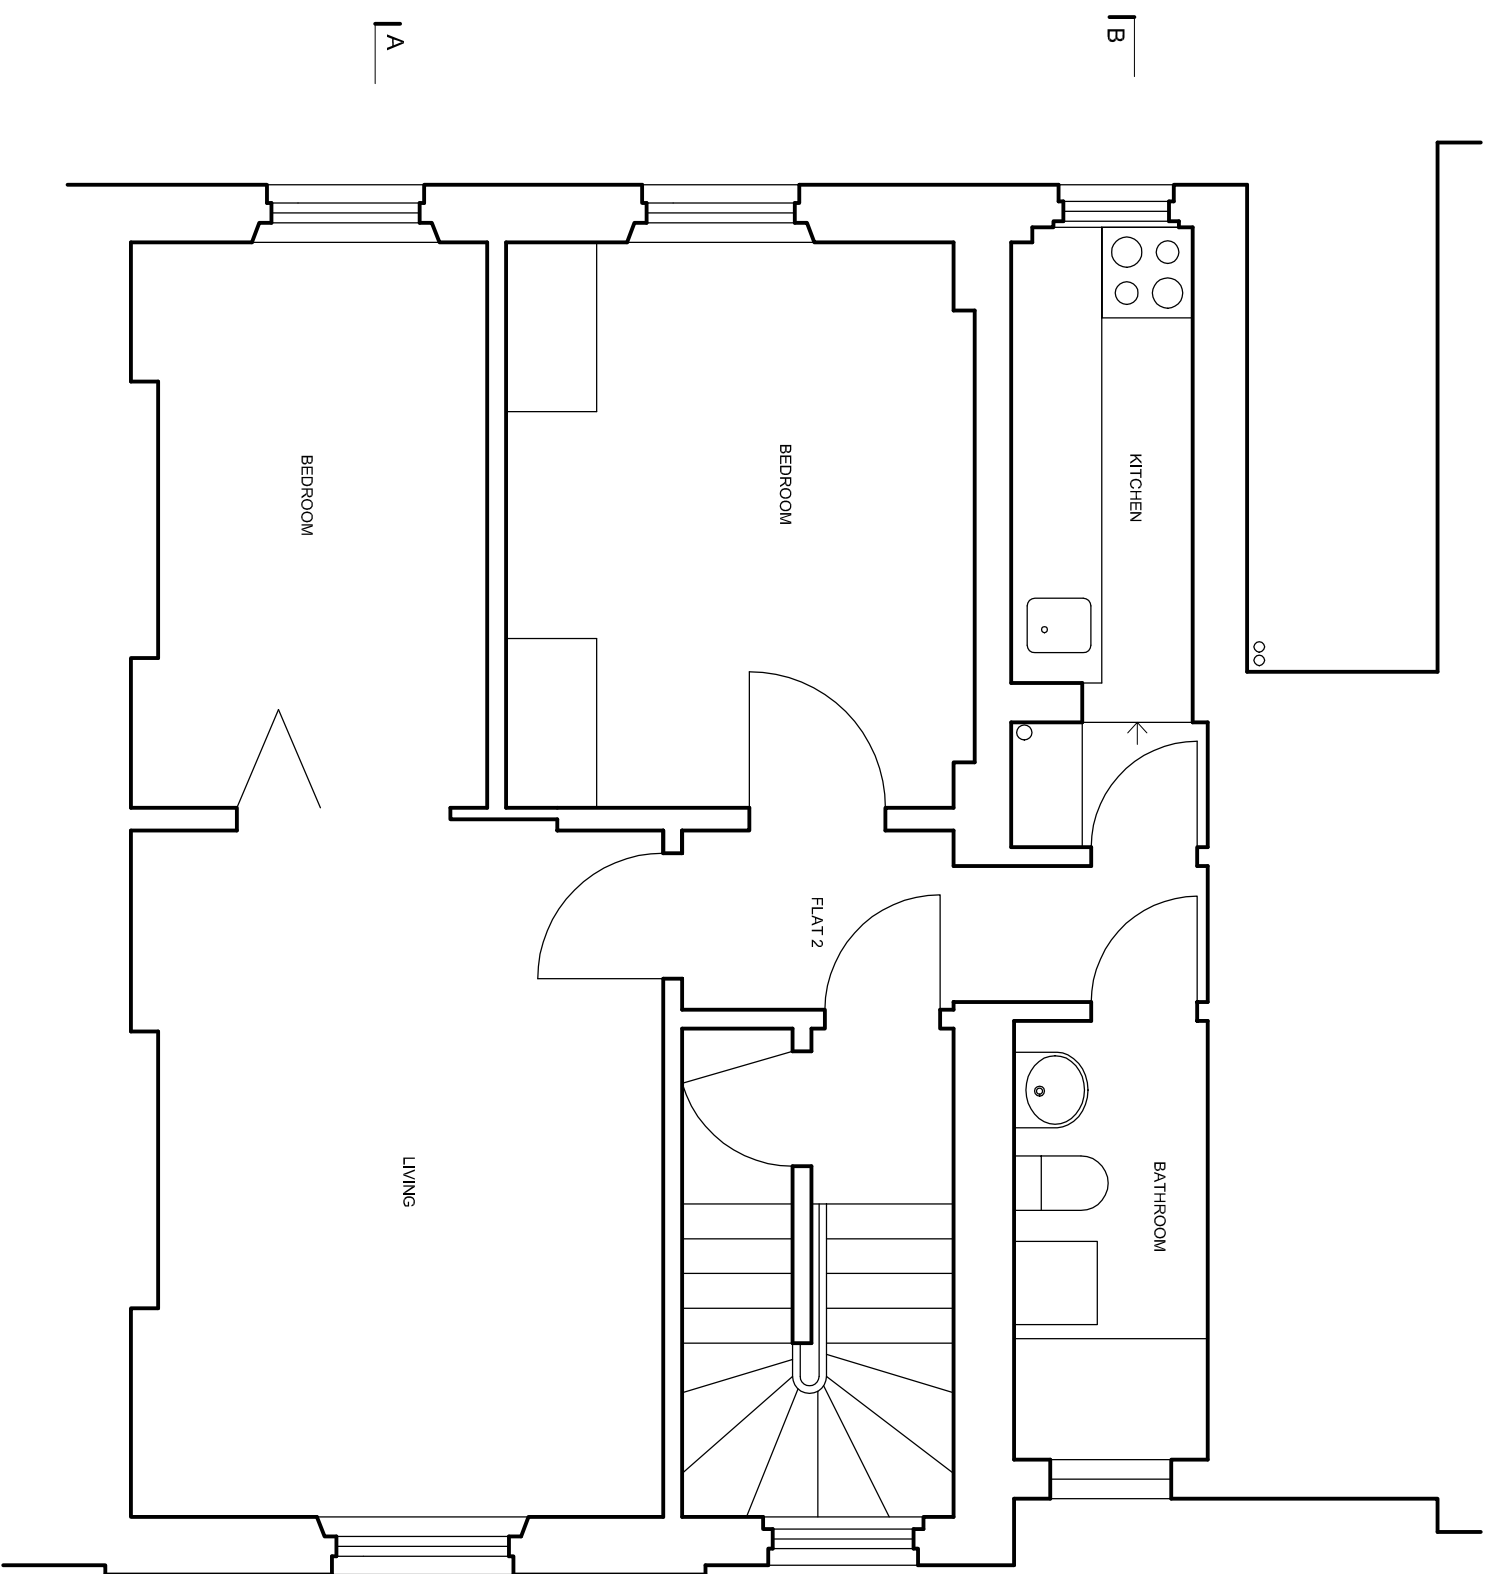

NOTES
DO NOT SCALE FROM DRAWING.
DIMENSIONS TO BE CONFIRMED
ON SITE

0 1m 2m
1:50 scale

DAVIES ARCHITECTURE LTD

28 ELLIOTT SQ
LONDON NW3 3SU
TEL 020 7483 0669

JOB

HARRY BICKET
26 ST MARKS CREES
LONDON NW1 7TU

TITLE

EXISTING
PLAN
FIRST

DATE 1.6.15

SCALE 1:50 @A3

DRAWING NO STM-EX-GA-02