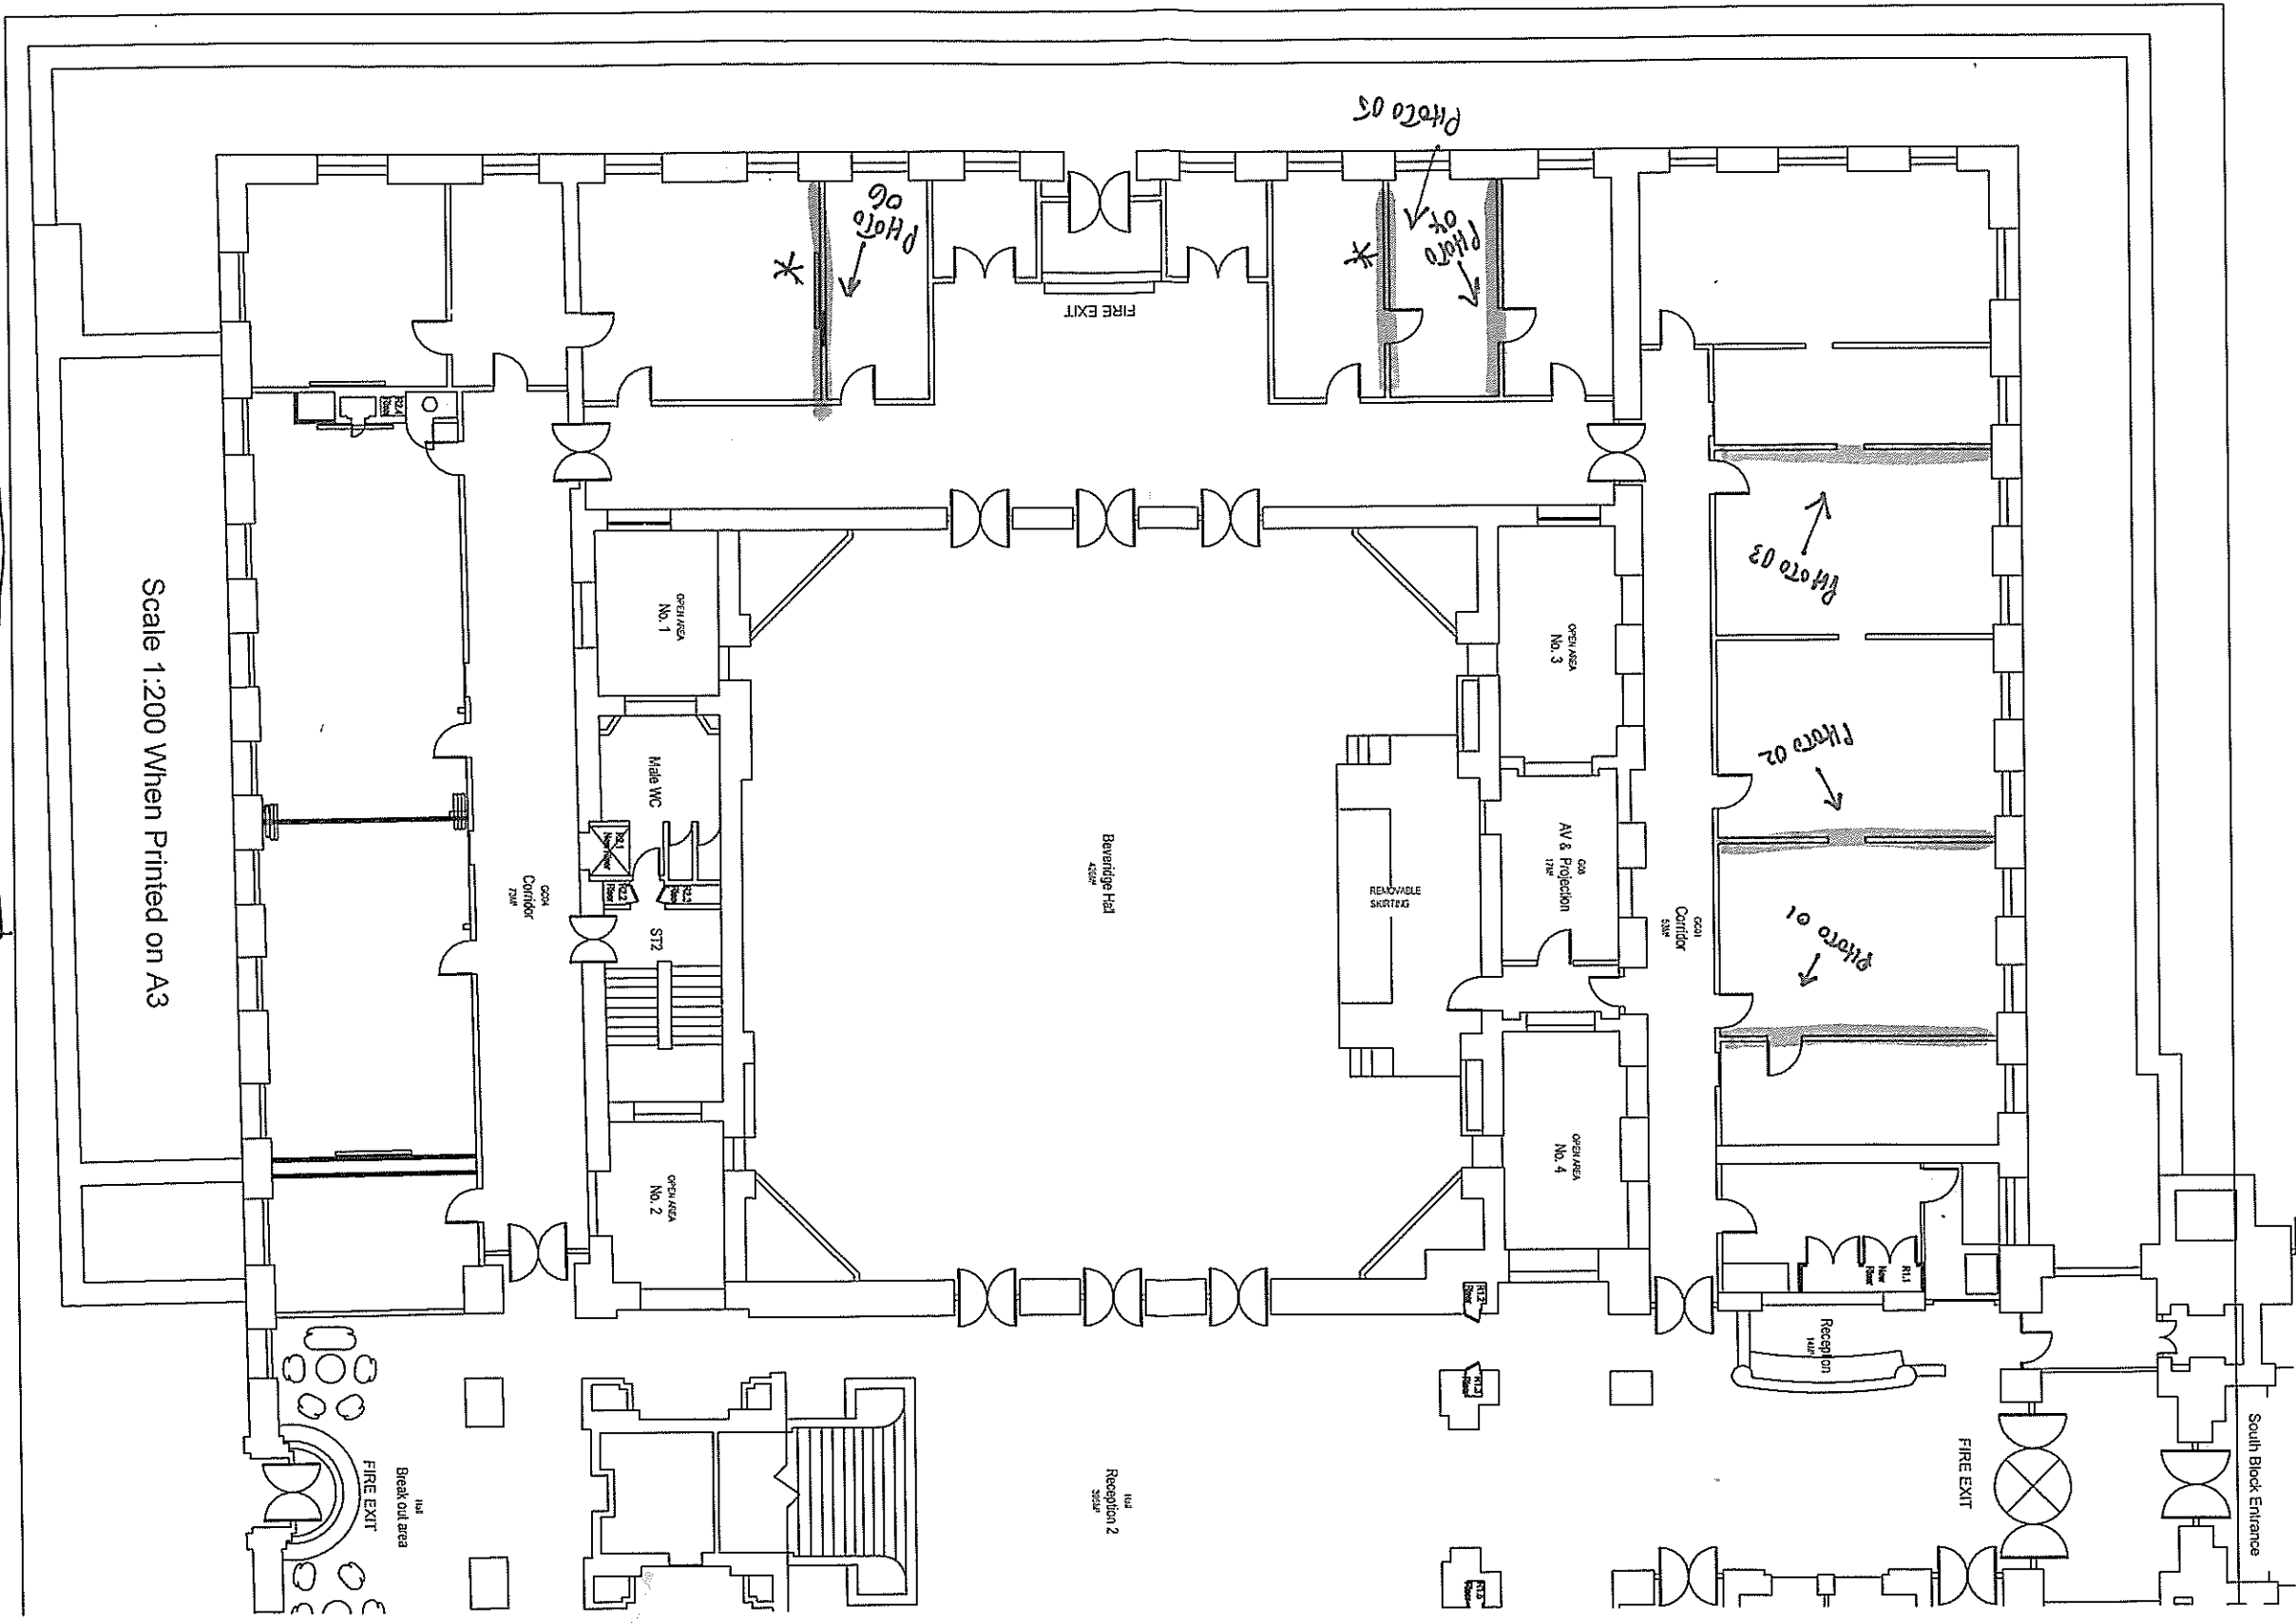

MALET STREET

WALLS TO BE REMOVED HIGHLIGHTED RED
(THOSE THAT DON'T APPEAR ON THE AS-BUILT DWGS. ARE MARKED WITH *)

Scale 1:200 When Printed on A3

AT EXISTING LAYOUT
DWG. No. SHSR/02

MONTRAGUE PLACE