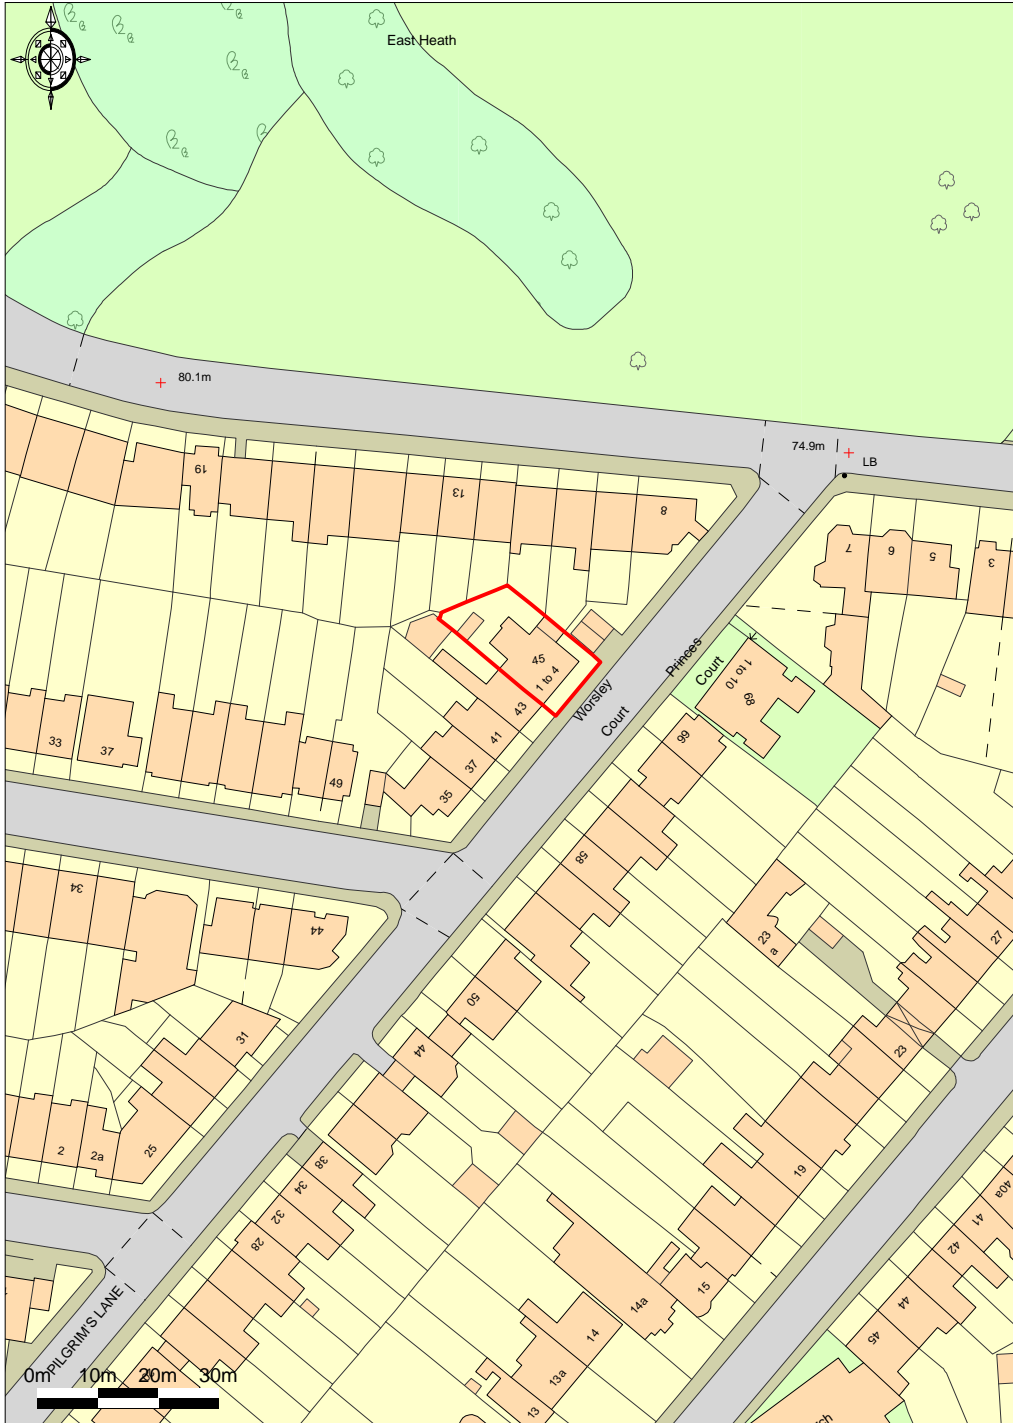

Pilgrims Lane - Site Plan