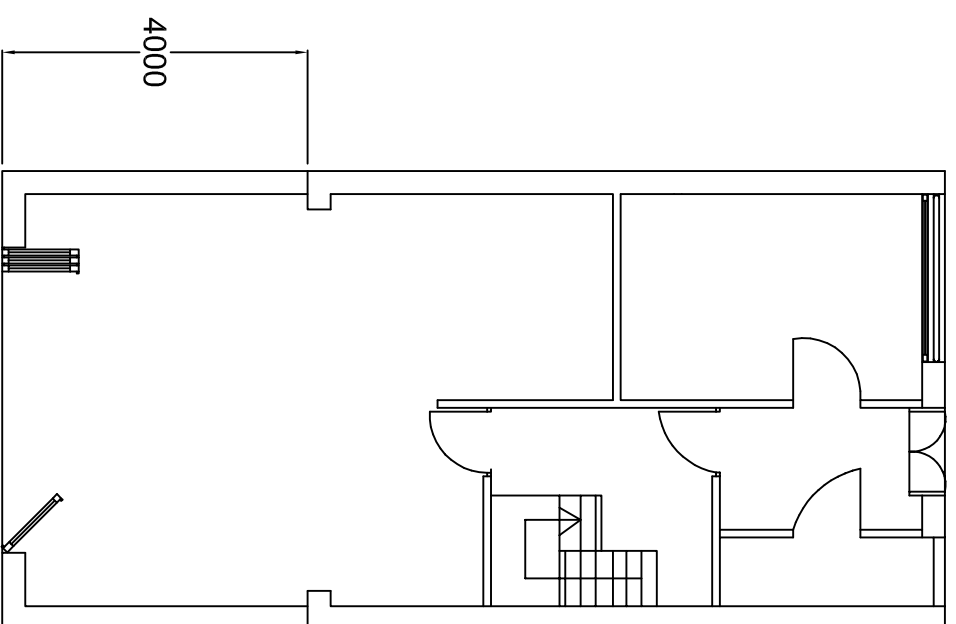

PROPOSED REAR

PROPOSED RIGHT

scale bar

PROPOSED PLAN

PROPOSED LEFT

Z:\Templates\Logo.jpg

Client :	Mr&Mrs. Sayes	Reference :	1b Proposed
Address :	15 Brocas Close London NW3 3LD	Date :	JUNE 2015
Please Note : This image is for visualisation purposes only. Detailing may vary in the final installation.			