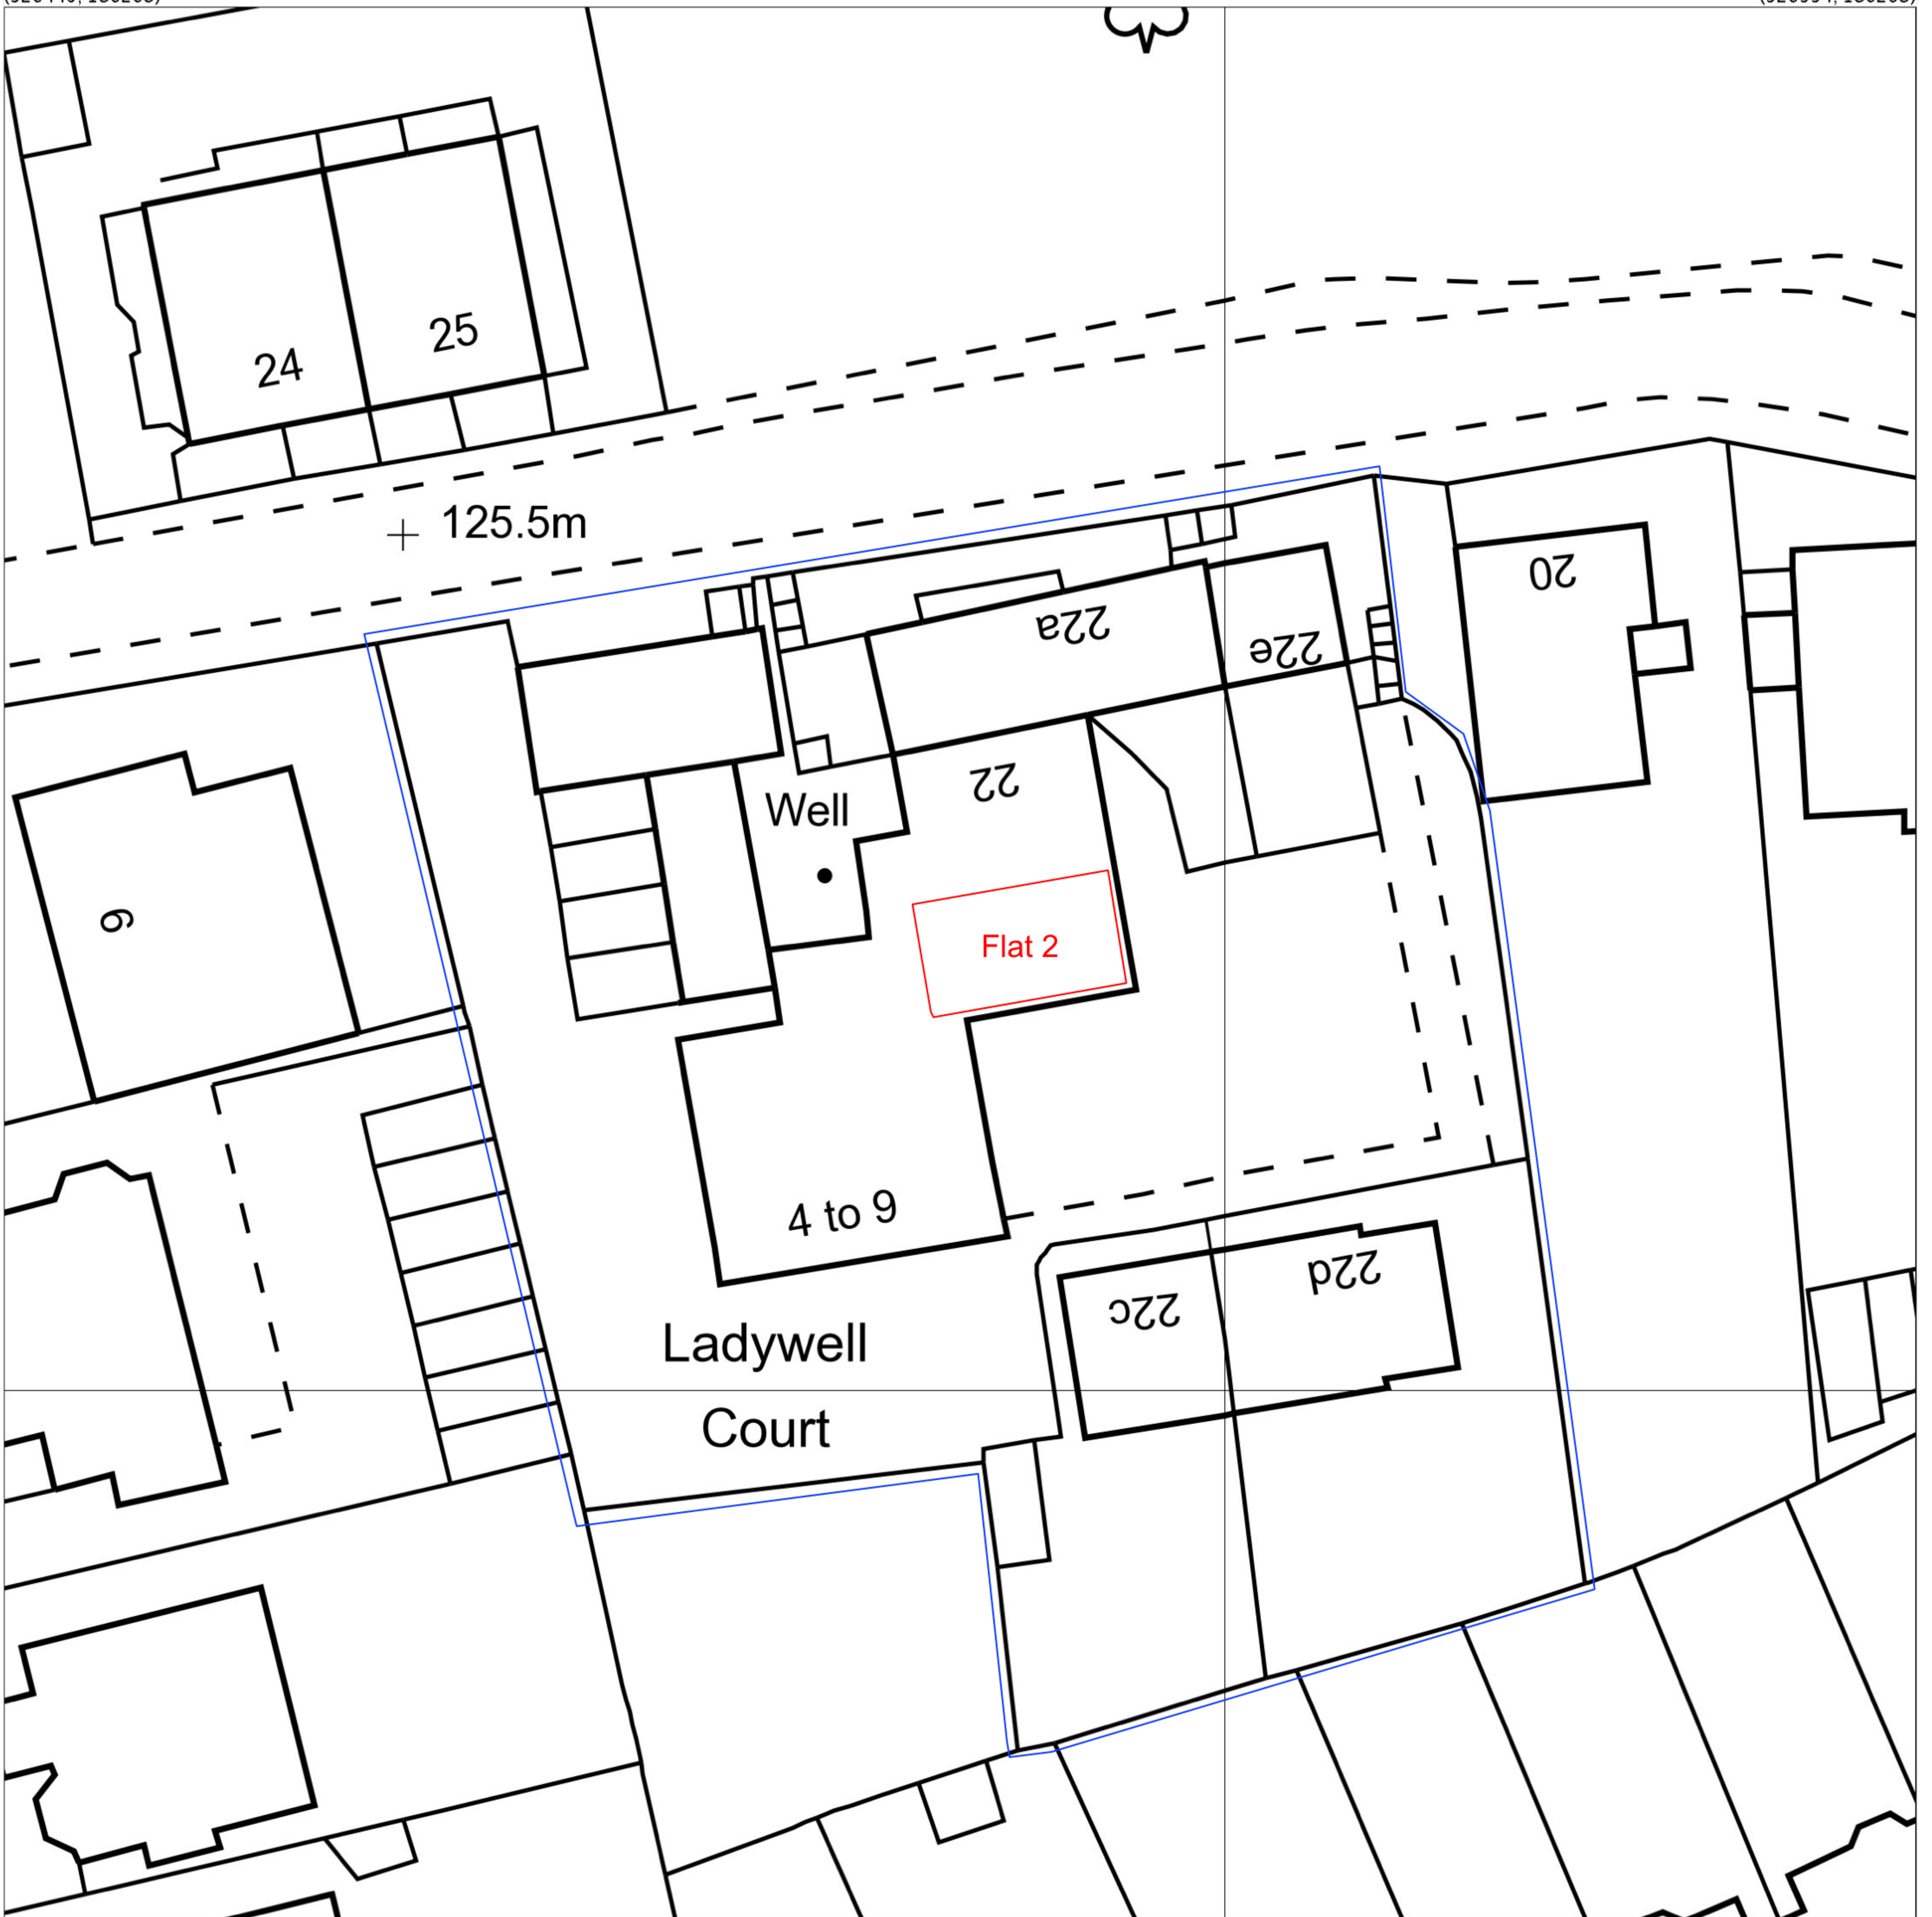

(526440, 186268)

(526534, 186268)

(526440, 186174)

(526534, 186174)

Produced 16 May 2015 from the Ordnance Survey National Geographic Database and incorporating surveyed revision available at this date. Reproduction in whole or part is prohibited without the prior permission of Ordnance Survey. © Crown Copyright 2015.

Ordnance Survey and the OS Symbol are registered trademarks of Ordnance Survey, the national mapping agency of Great Britain.

The representation of a road, track or path is no evidence of a right of way. The representation of features as lines is no evidence of a property boundary.

1:500

Ladywell Ct, 22, East Heath Rd, London NW3 1AH

Supplied by: **Stanfords 16 May 2015**  
Stanfords Ordnance Survey Partner  
Licence: 100035409  
Order Licence Reference: OI855655  
Centre coordinates: 526487 186221