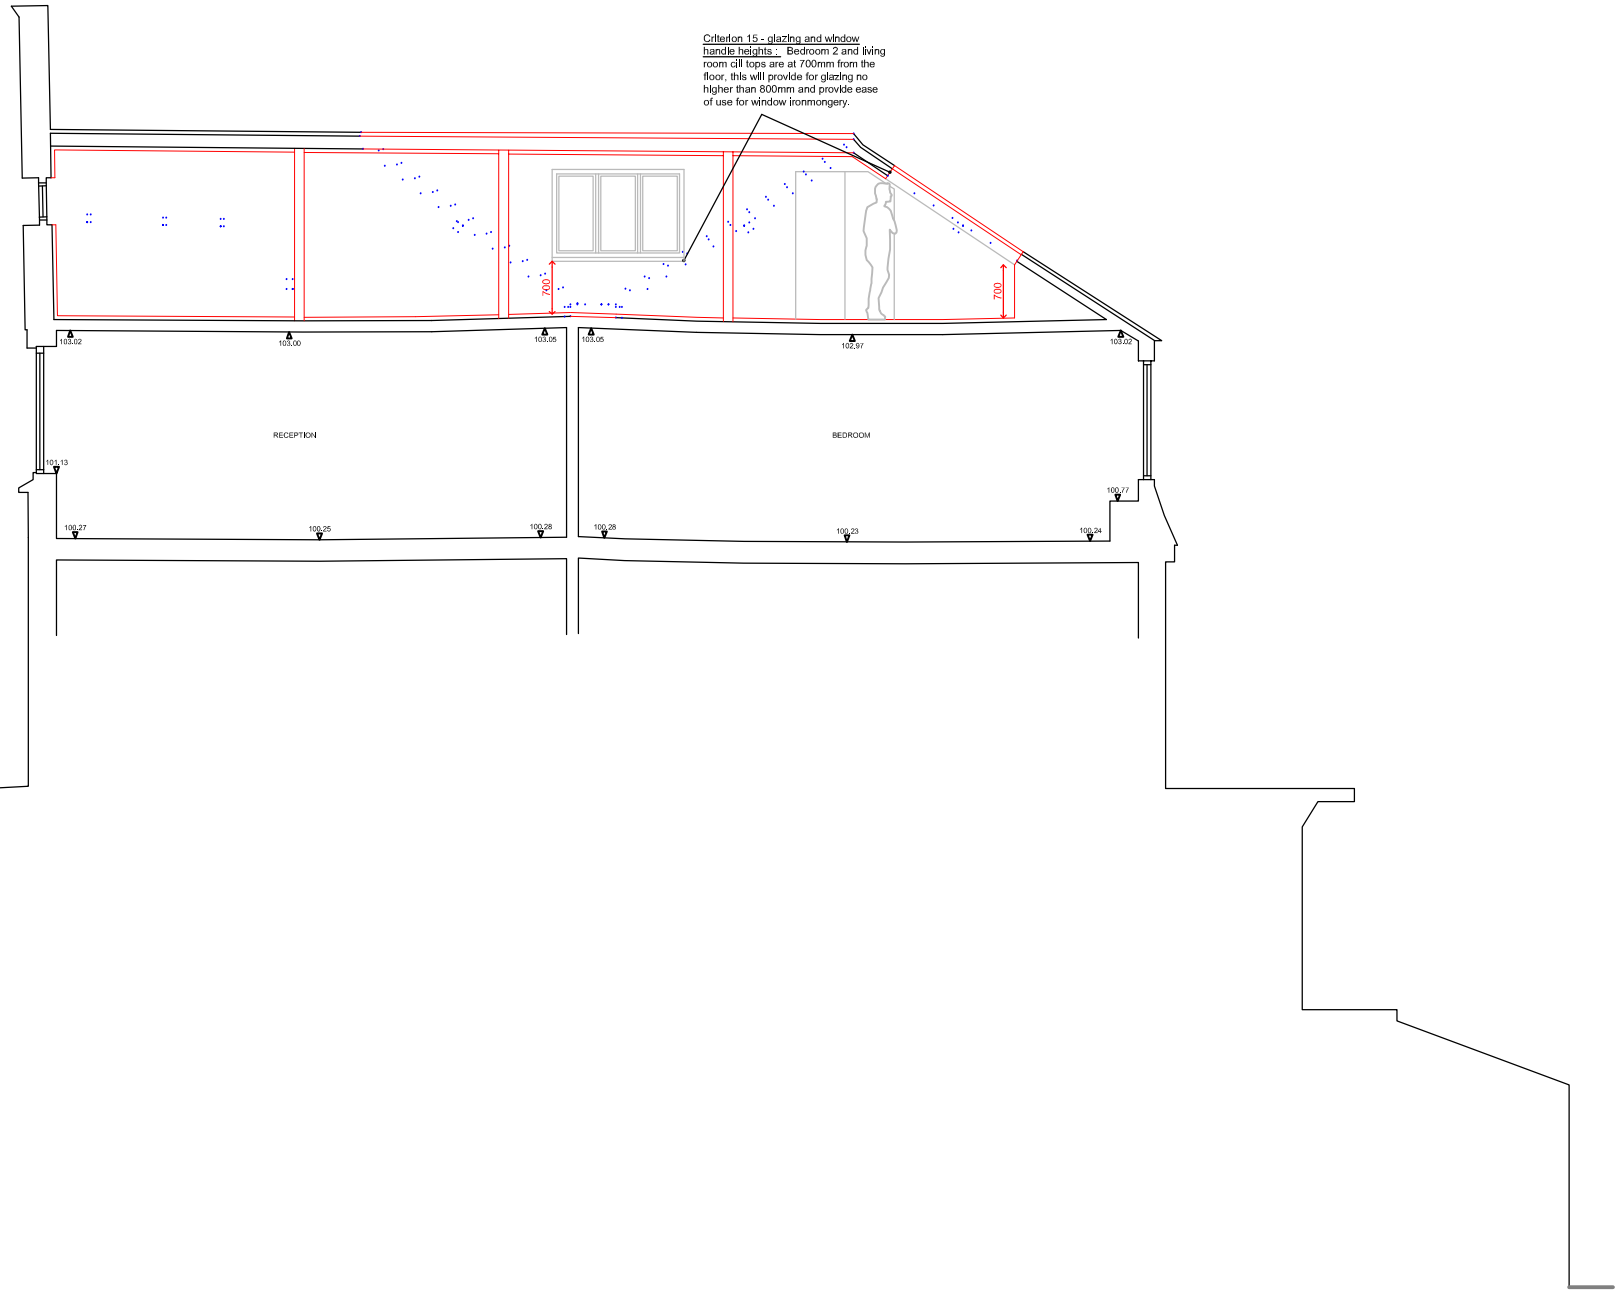

Section AA

Section BB

**Scale**  
In Meters at 1:100

DRAWING ISSUE		
Planning		
		
Beck Cottage, Abbots Ann Hampshire SP11 7NW tel: +44 (0) 1264 710163 email: info@lukerose.co.uk www.lukerose.co.uk		
Architecture   Construction   Design   Development		
JOB		
Loft floor 23 Lyndhurst Road London NW3 5NX		
TITLE		
Proposed sections		
SCALE	DATE	AUTHOR
1:100 @A3	Apri '15	LR
DRAWING NO	REV	
15/255/406	B	