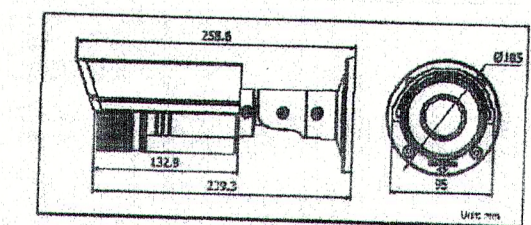

DS-2CD2712F-I(S) (1.3MP)/DS-2CD2732F-I(S) (3MP)
VF IR Dome Network Camera

| CCTV SYMBOLS | |
|--------------|-----------------------------|
| | VF IR Bullet Network Camera |
| | VF IR Dome Network Camera |

DS-2CD2612F-I(S) (1.3MP)/DS-2CD2632F-I(S) (3MP)
VF IR Bullet Network Camera

| | |
|--|--------------------------|
| HAMDEN TRUST | |
| HAMPSTEAD TOWN HALL 213 BELSIZE PARK LONDON NW3 | |
| LEVEL 2 - CCTV CAMERAS POSITIONS FOR WAC ARTS COLLEGE | |
| DATE: APRIL 2015 | SCALE: 1:200 |
| JOB REF: WAC.AC.2015 | DRG No. WAC.AC.2015 / 06 |
| BASED ON 1998 BFF DRAWING | |