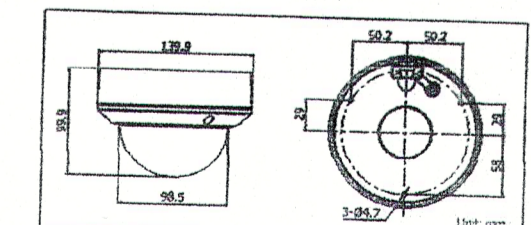

DS-2CD2712F-I(S) (1.3MP)/DS-2CD2732F-I(S) (3MP)
VF IR Dome Network Camera

| CCTV SYMBOLS | |
|--------------|-----------------------------|
| | VF IR Bullet Network Camera |
| | VF IR Dome Network Camera |

DS-2CD2612F-I(S) (1.3MP)/DS-2CD2632F-I(S) (3MP)
VF IR Bullet Network Camera

| | |
|--|--------------------------|
| HAMDEN TRUST | |
| HAMPSTEAD TOWN HALL 213 BELSIZE PARK LONDON NW3 | |
| LEVEL 2 - CCTV CAMERAS POSITIONS FOR WAC ARTS COLLEGE | |
| DATE: APRIL 2015 | SCALE: 1:200 |
| JOB REF: WAC.AC.2015 | DRG No. WAC.AC.2015 / 06 |
| BASED ON 1998 BFF DRAWING | |