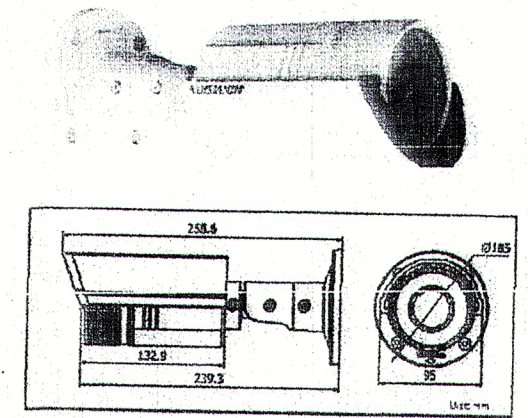

DS-2CD2712F-I(S) (1.3MP)/DS-2CD2732F-I(S) (3MP)
VF IR Dome Network Camera

| CCTV SYMBOLS | |
|--------------|-----------------------------|
| | VF IR Bullet Network Camera |
| | VF IR Dome Network Camera |

DS-2CD2612F-I(S) (1.3MP)/DS-2CD2632F-I(S) (3MP)
VF IR Bullet Network Camera

| | |
|--|--------------------------|
| HAMDEN TRUST | |
| HAMPSTEAD TOWN HALL 213 BELSIZE PARK LONDON NW3 | |
| LEVEL 1 - CCTV CAMERAS POSITIONS FOR WAC ARTS COLLEGE | |
| DATE: APRIL 2015 | SCALE: 1:200 |
| JOB REF: WAC.AC.2015 | DRG No. WAC.AC.2015 / 05 |
| BASED ON 1998 BFF DRAWING | |
| DRAWN BY: | B P G FAGAN |