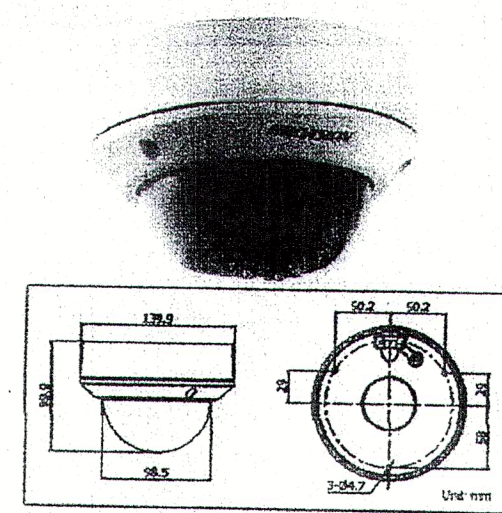

DS-2CD2712F-I(S) (1.3MP)/DS-2CD2732F-I(S) (3MP)
VF IR Dome Network Camera

| CCTV SYMBOLS | |
|--------------|-----------------------------|
| | VF IR Bullet Network Camera |
| | VF IR Dome Network Camera |

DS-2CD2612F-I(S) (1.3MP)/DS-2CD2632F-I(S) (3MP)
VF IR Bullet Network Camera

| | |
|--|--------------------------|
| HAMDEN TRUST | |
| HAMPSTEAD TOWN HALL 213 BELSIZE PARK LONDON NW3 | |
| LEVEL 1 - CCTV CAMERAS POSITIONS FOR WAC ARTS COLLEGE | |
| DATE: APRIL 2015 | SCALE: 1:200 |
| JOB REF: WAC.AC.2015 | DRG No. WAC.AC.2015 / 05 |
| BASED ON 1998 BFF DRAWING | |
| DRAWN BY: | B P G FAGAN |