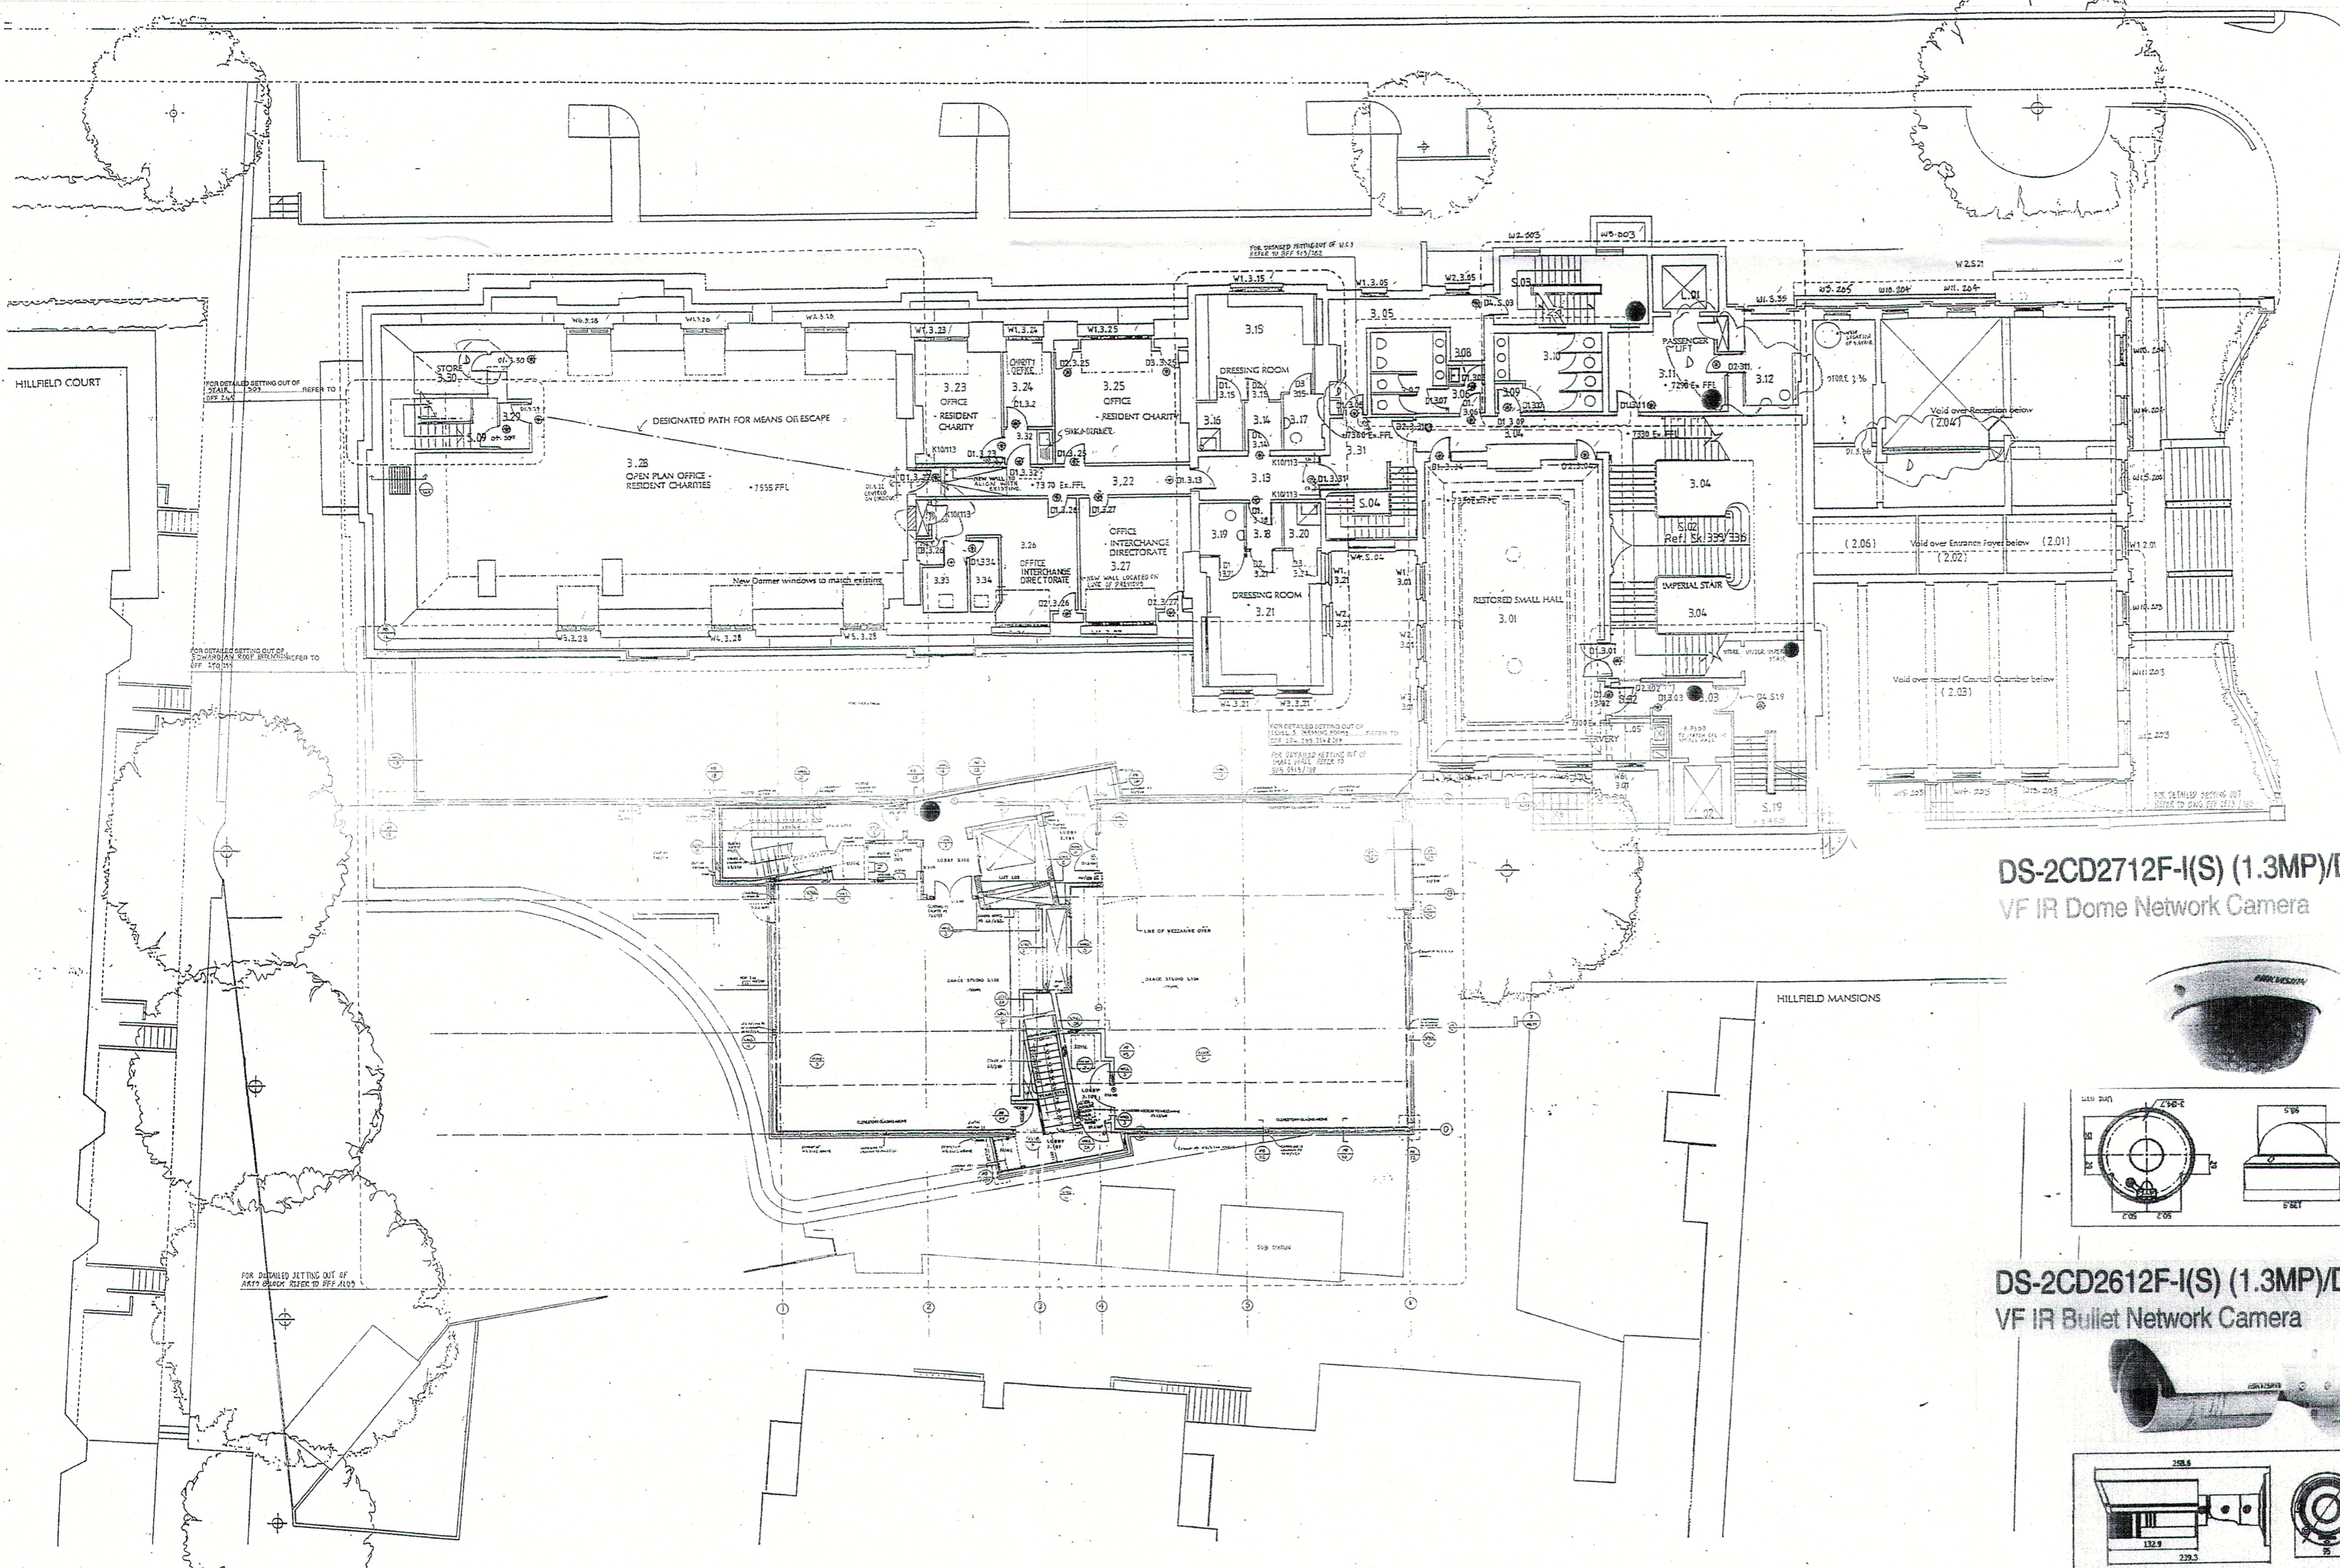

BELSIZE AVENUE

DS-2CD2712F-I(S) (1.3MP)/DS-2CD2732F-I(S) (3MP)
VF IR Dome Network Camera

CCTV SYMBOLS	
	VF IR Bullet Network Camera
	VF IR Dome Network Camera

DS-2CD2612F-I(S) (1.3MP)/DS-2CD2632F-I(S) (3MP)
VF IR Bullet Network Camera

HAMPDEN TRUST	
HAMPDEN TOWN HALL 213 BELSIZE PARK LONDON NW3	
LEVEL 3 - CCTV CAMERAS POSITIONS FOR WAC ARTS COLLEGE	
DATE: APRIL 2015	SCALE: 1:200
JOB REF: WAC.AC.2015	DRG No. WAC.AC.2015 / 07
BASED ON 1998 BFF DRAWING	
DRAWN BY:	B P G FAGAN