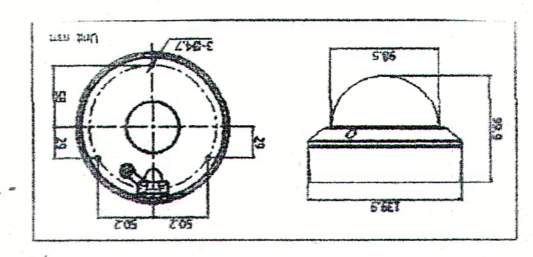

BELSIZE AVENUE

DS-2CD2712F-I(S) (1.3MP)/DS-2CD2732F-I(S) (3MP)
VF IR Dome Network Camera

CCTV SYMBOLS	
	VF IR Bullet Network Camera
	VF IR Dome Network Camera

DS-2CD2612F-I(S) (1.3MP)/DS-2CD2632F-I(S) (3MP)
VF IR Bullet Network Camera

HAMPDEN TRUST	
HAMPDEN TOWN HALL 213 BELSIZE PARK LONDON NW3	
LEVEL 3 - CCTV CAMERAS POSITIONS FOR WAC ARTS COLLEGE	
DATE: APRIL 2015	SCALE: 1:200
JOB REF: WAC.AC.2015	DRG No. WAC.AC.2015 / 07
BASED ON 1998 BFF DRAWING	
DRAWN BY:	B P G FAGAN