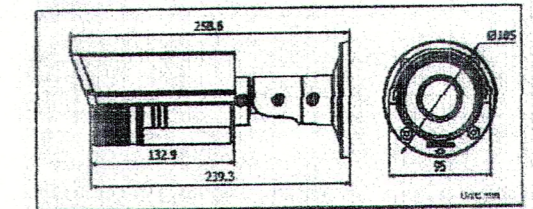

BELSIZE AVENUE

DS-2CD2712F-I(S) (1.3MP)/DS-2CD2732F-I(S) (3MP)
VF IR Dome Network Camera

CCTV SYMBOLS	
	VF IR Bullet Network Camera
	VF IR Dome Network Camera

DS-2CD2612F-I(S) (1.3MP)/DS-2CD2632F-I(S) (3MP)
VF IR Bullet Network Camera

HAMPDEN TRUST	
HAMPDEN TOWN HALL 213 BELSIZE PARK LONDON NW3	
LEVEL 3 - CCTV CAMERAS POSITIONS FOR WAC ARTS COLLEGE	
DATE: APRIL 2015	SCALE: 1:200
JOB REF: WAC.AC.2015	DRG No. WAC.AC.2015 / 07
BASED ON 1998 BFF DRAWING	
DRAWN BY:	B P G FAGAN