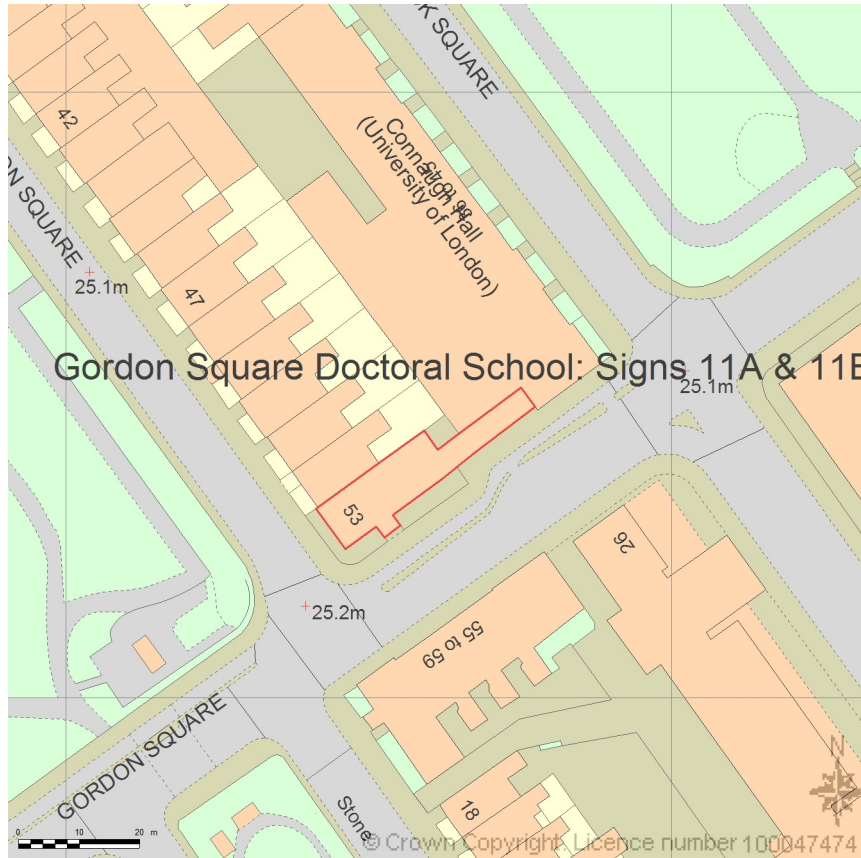

SITE LOCATION PLAN

AREA 2 HA

SCALE: 1:1250 on A4

CENTRE COORDINATES: 529861 , 182244

Supplied by Streetwise Maps Ltd

www.streetwise.net

Licence No: 100047474

10:41:52 11/06/2015