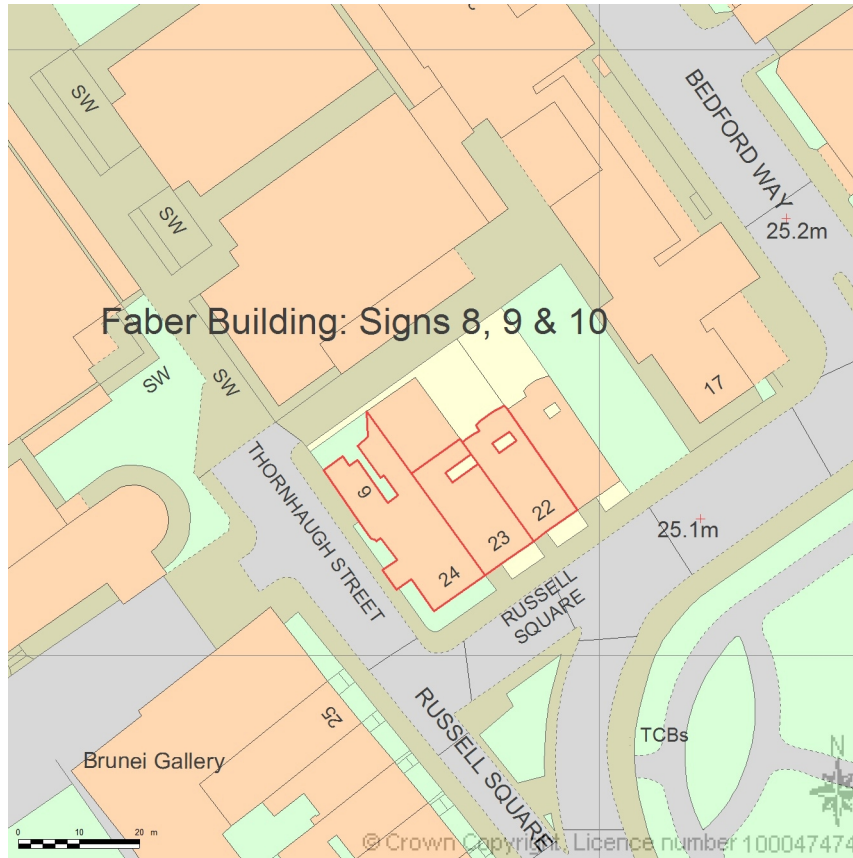

SITE LOCATION PLAN  
AREA 2 HA  
SCALE: 1:1250 on A4  
CENTRE COORDINATES: 529973 , 182037

Supplied by Streetwise Maps Ltd  
[www.streetwise.net](http://www.streetwise.net)  
Licence No: 100047474  
10:42:00 11/06/2015